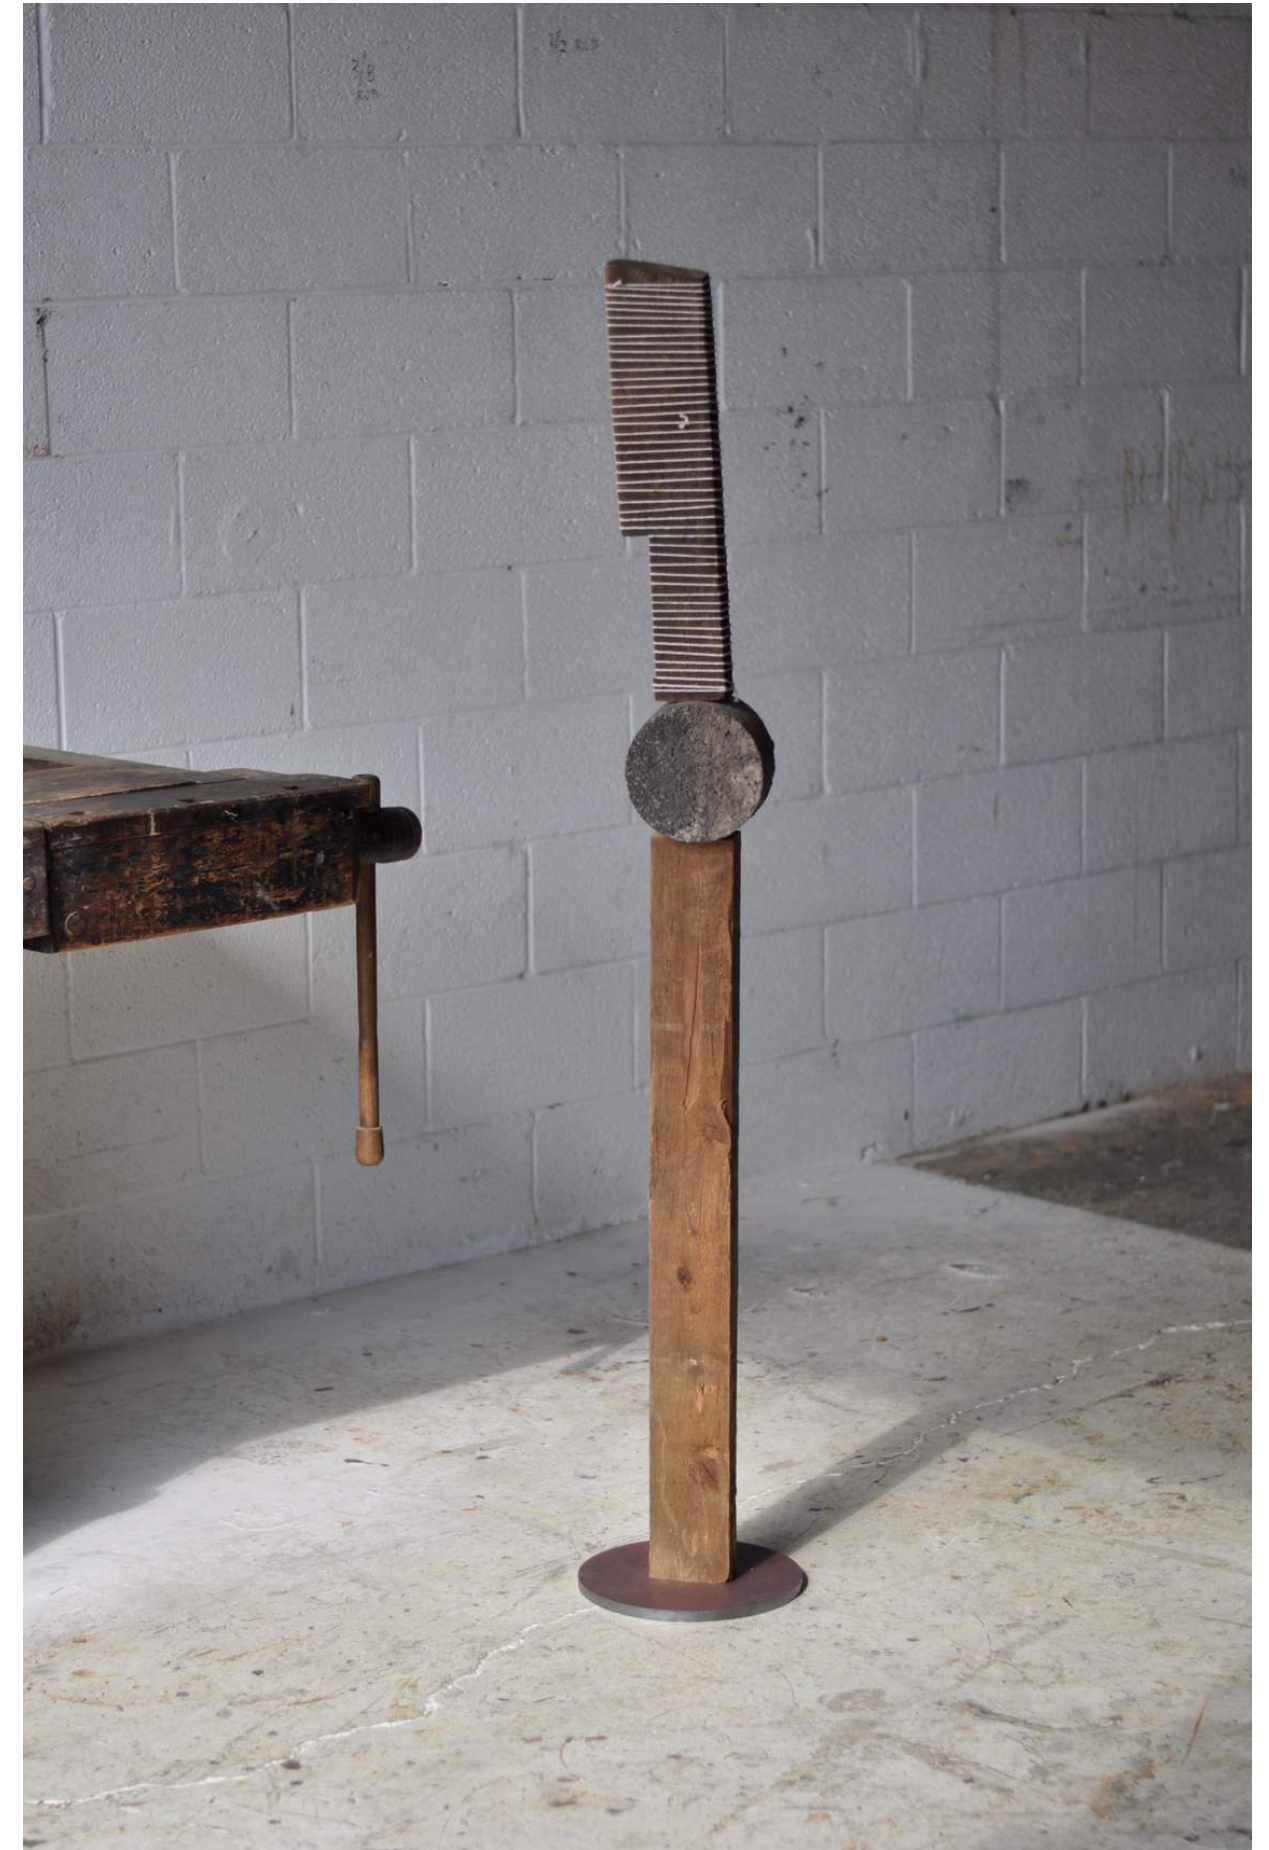

\$3,000

UNTITLED (ONE CIRCLE)

H 57.5in. x W 6in x D 4.5in

concrete, cotton string, and salvaged wood on steel base, 2021

\$2,800

WOOD TOTEM #1

H 57.5in x W 12in x D 12in

carved found wood (species unknown), 2021