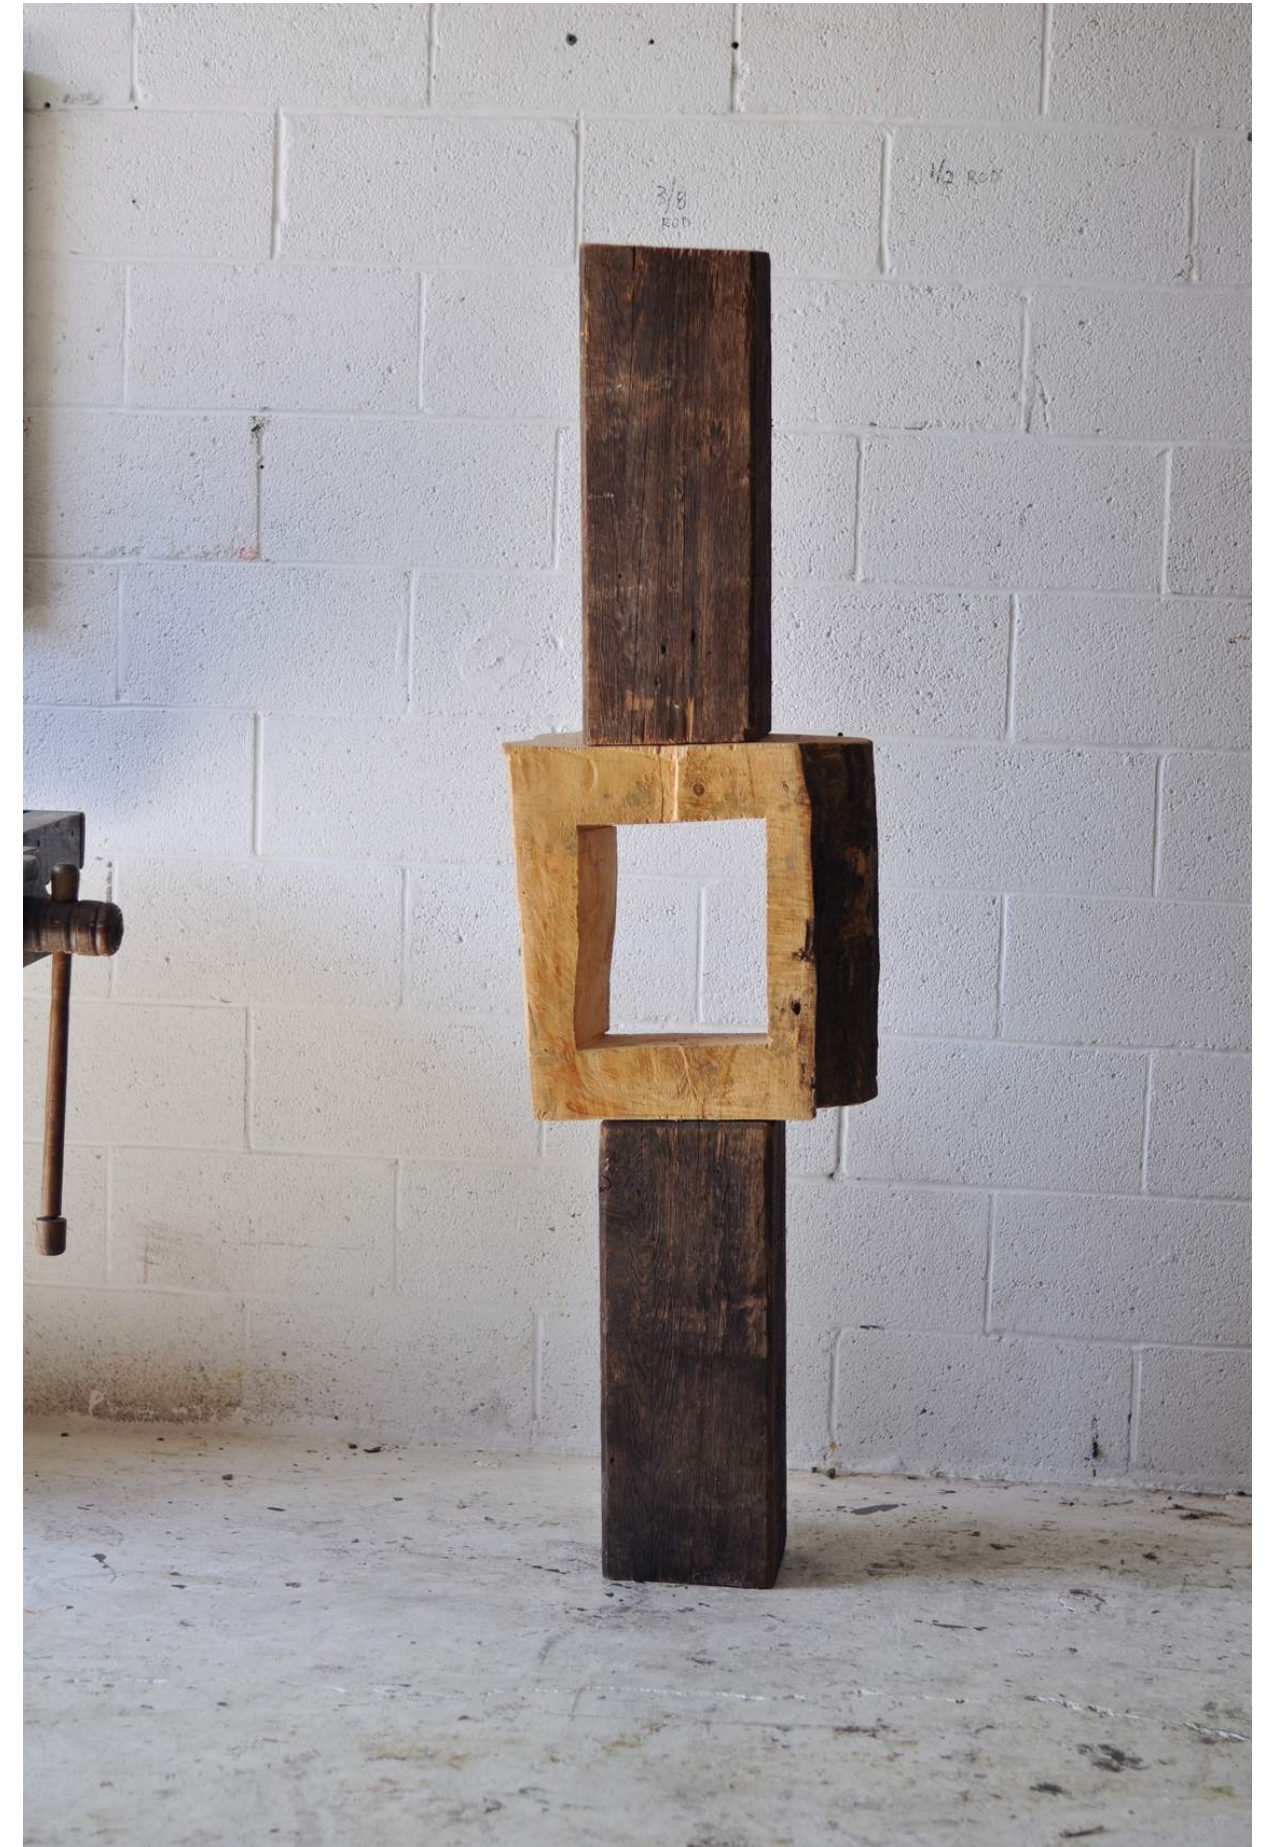

STACK TOTEM (CUTOUT)

H 63.5 x W 17in x D 9in

salvaged wood and beam from Chicago, 2022

$6,000