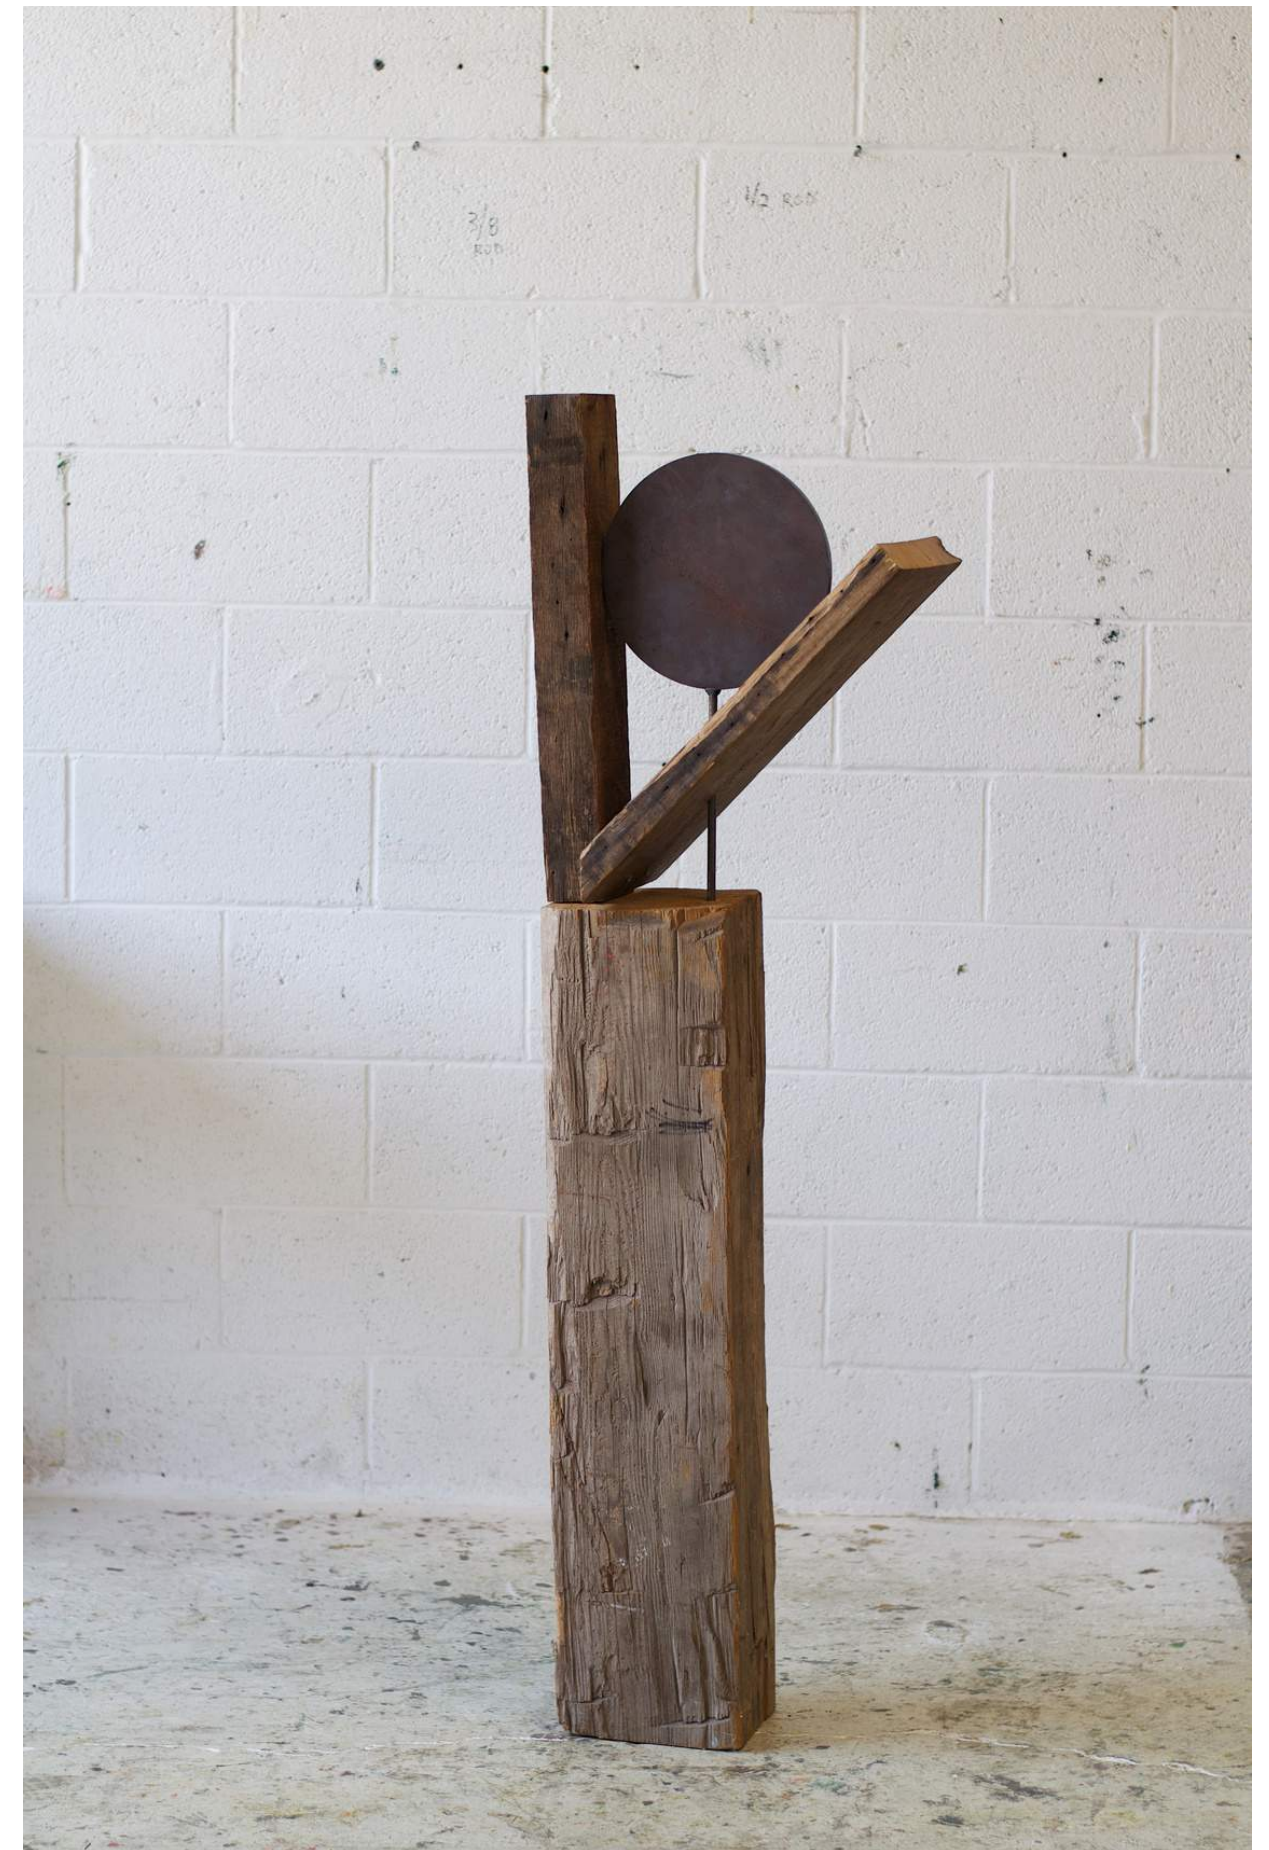

\$3,800

STACK TOTEM #9

H 25in x W 7.5in x D 4in

salvaged wood + acrylic paint on steel base, 2023

\$1,200

ONE CIRCLE (BALANCE)

H 58in x W 17in x D 9in

steel + salvaged wood, 2023

\$7,000

STACK TOTEM #10

H 27in x W 8in x D 3in

salvaged wood + acrylic + cotton string, 2023

\$1,200

ANGLE TOTEM #4

H 29.5in x W 8in x D 2.5in

salvaged wood + cotton string, 2023

\$1,200

STACK TOTEM #12

H 28.5in x W 11.5in x D 4in

salvaged wood + acrylic + steel, 2023

\$2,200

UNTITLED (ANGLE STACK)

H 13in x W 7in x D 3.5in

acrylic paint and cut salvaged wood on steel base, 2021

\$8,000

STACK TOTEM #5

H 70in x W 11.5in x D 8in

found wood + salvaged telephone pole, 2022

\$8,000

PRAYER TOTEM #1

H 47in x W 5in x D 2in

found wood + cotton string on steel base, 2022