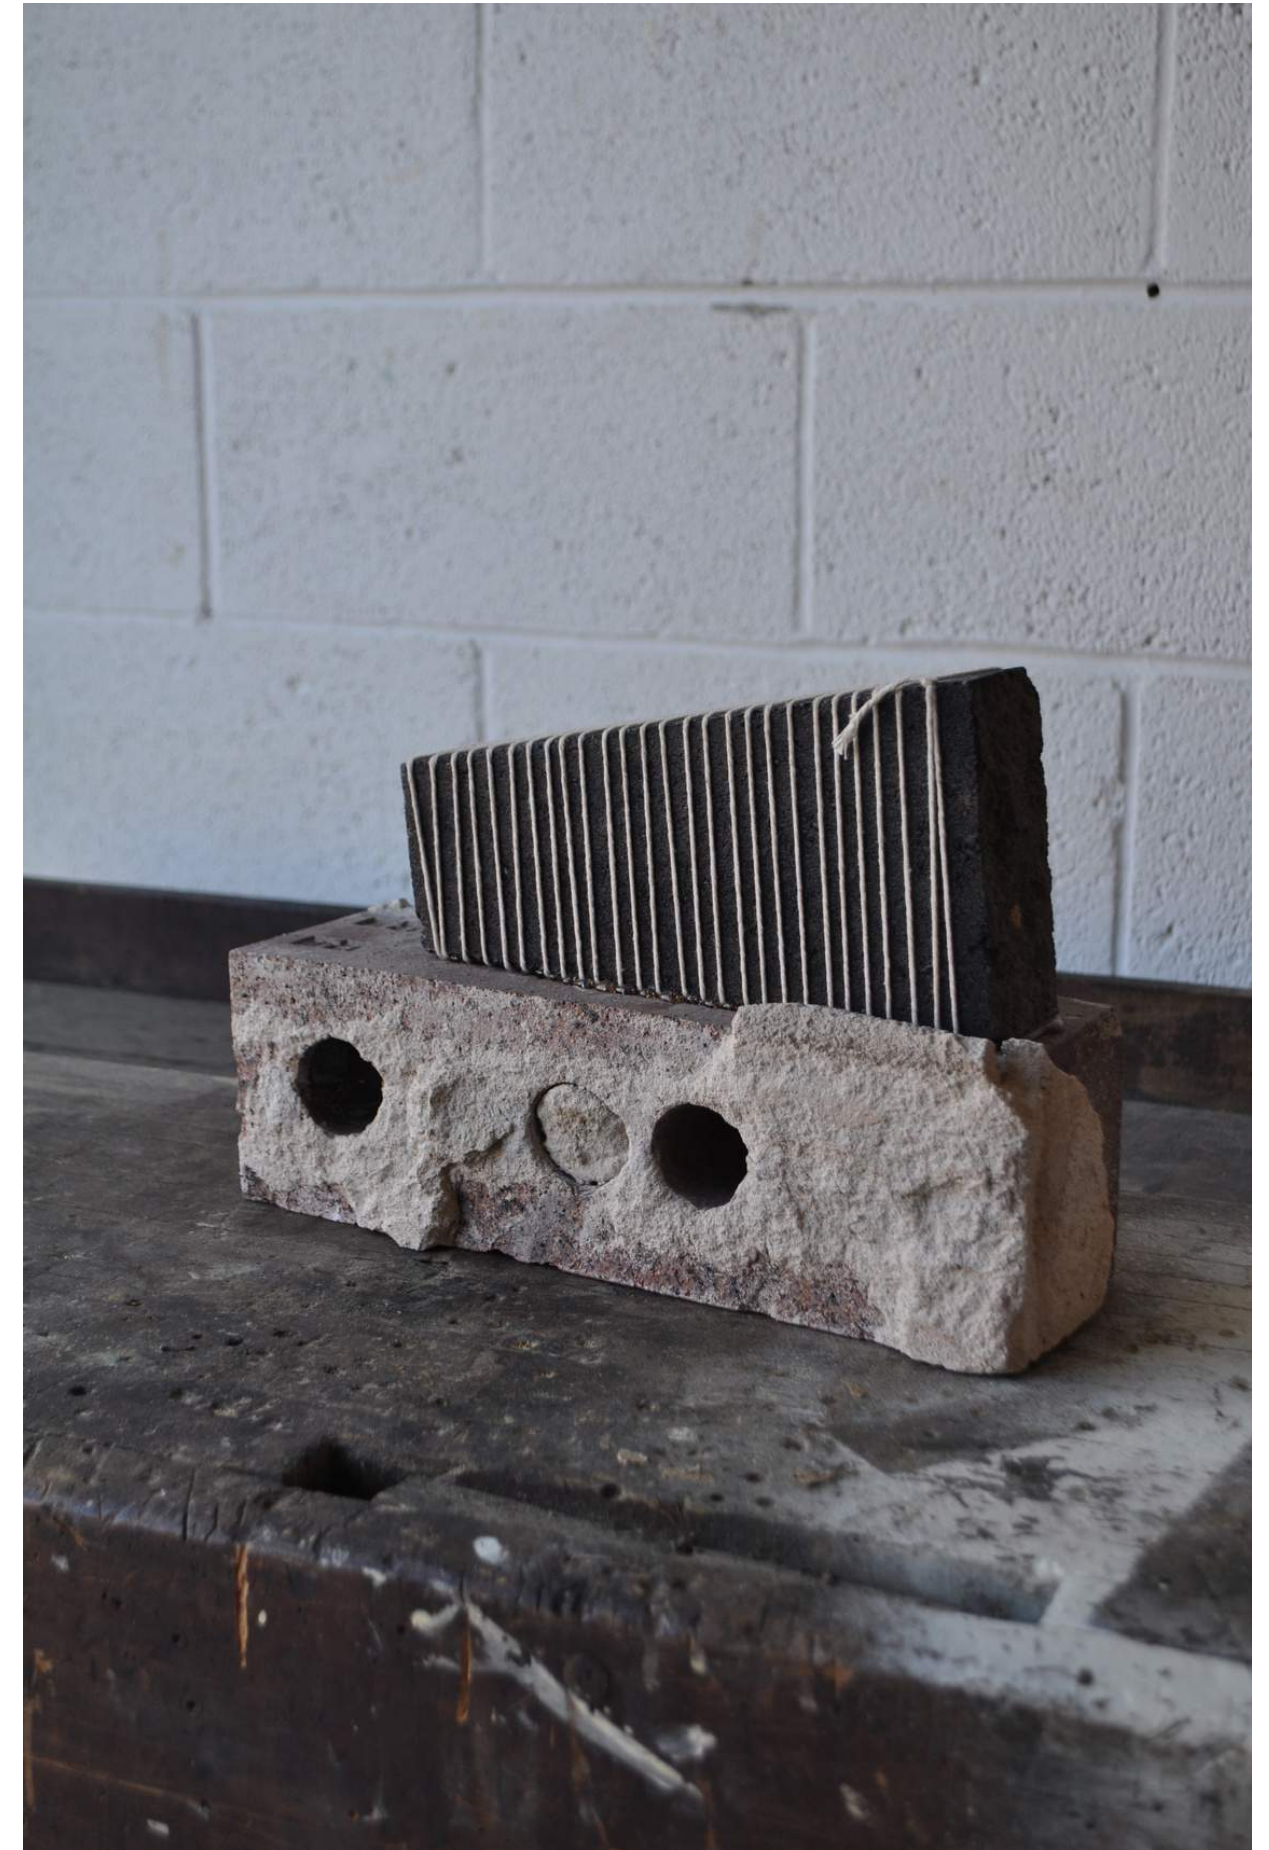

\$1,100

CONTEMPLATIVE OBJECT #12

H 8in x W 12in x D 4in

found brick, concrete, spray paint, + cotton string

\$1,000

CONTEMPLATIVE OBJECT #13

H 20in x W 8in x D 4.5in

brick, concrete, oil, + cotton string, 2021