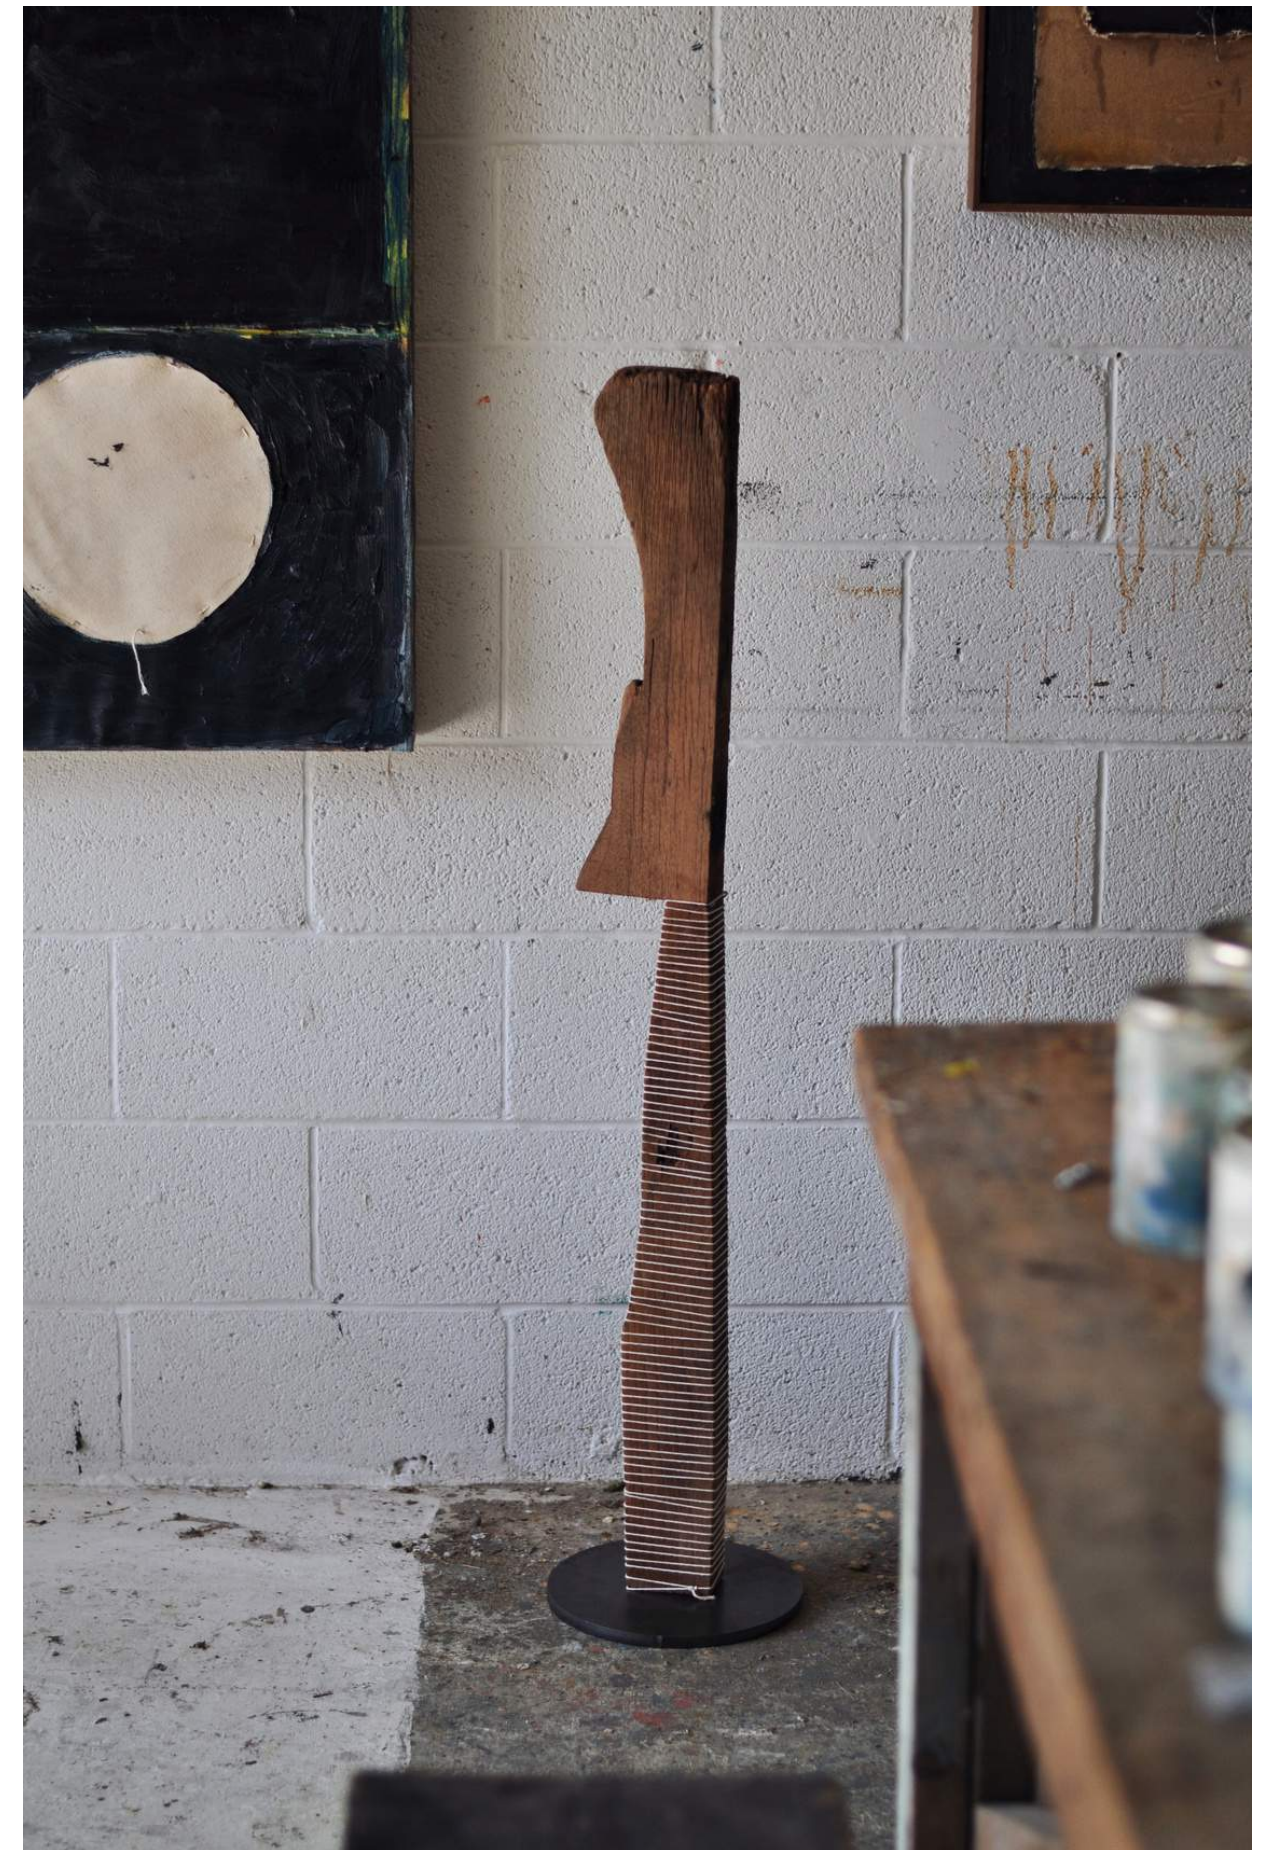

PRAYER TOTEM #1

H 47in x W 5in x D 2in

found wood + cotton string on steel base, 2022

$2,800