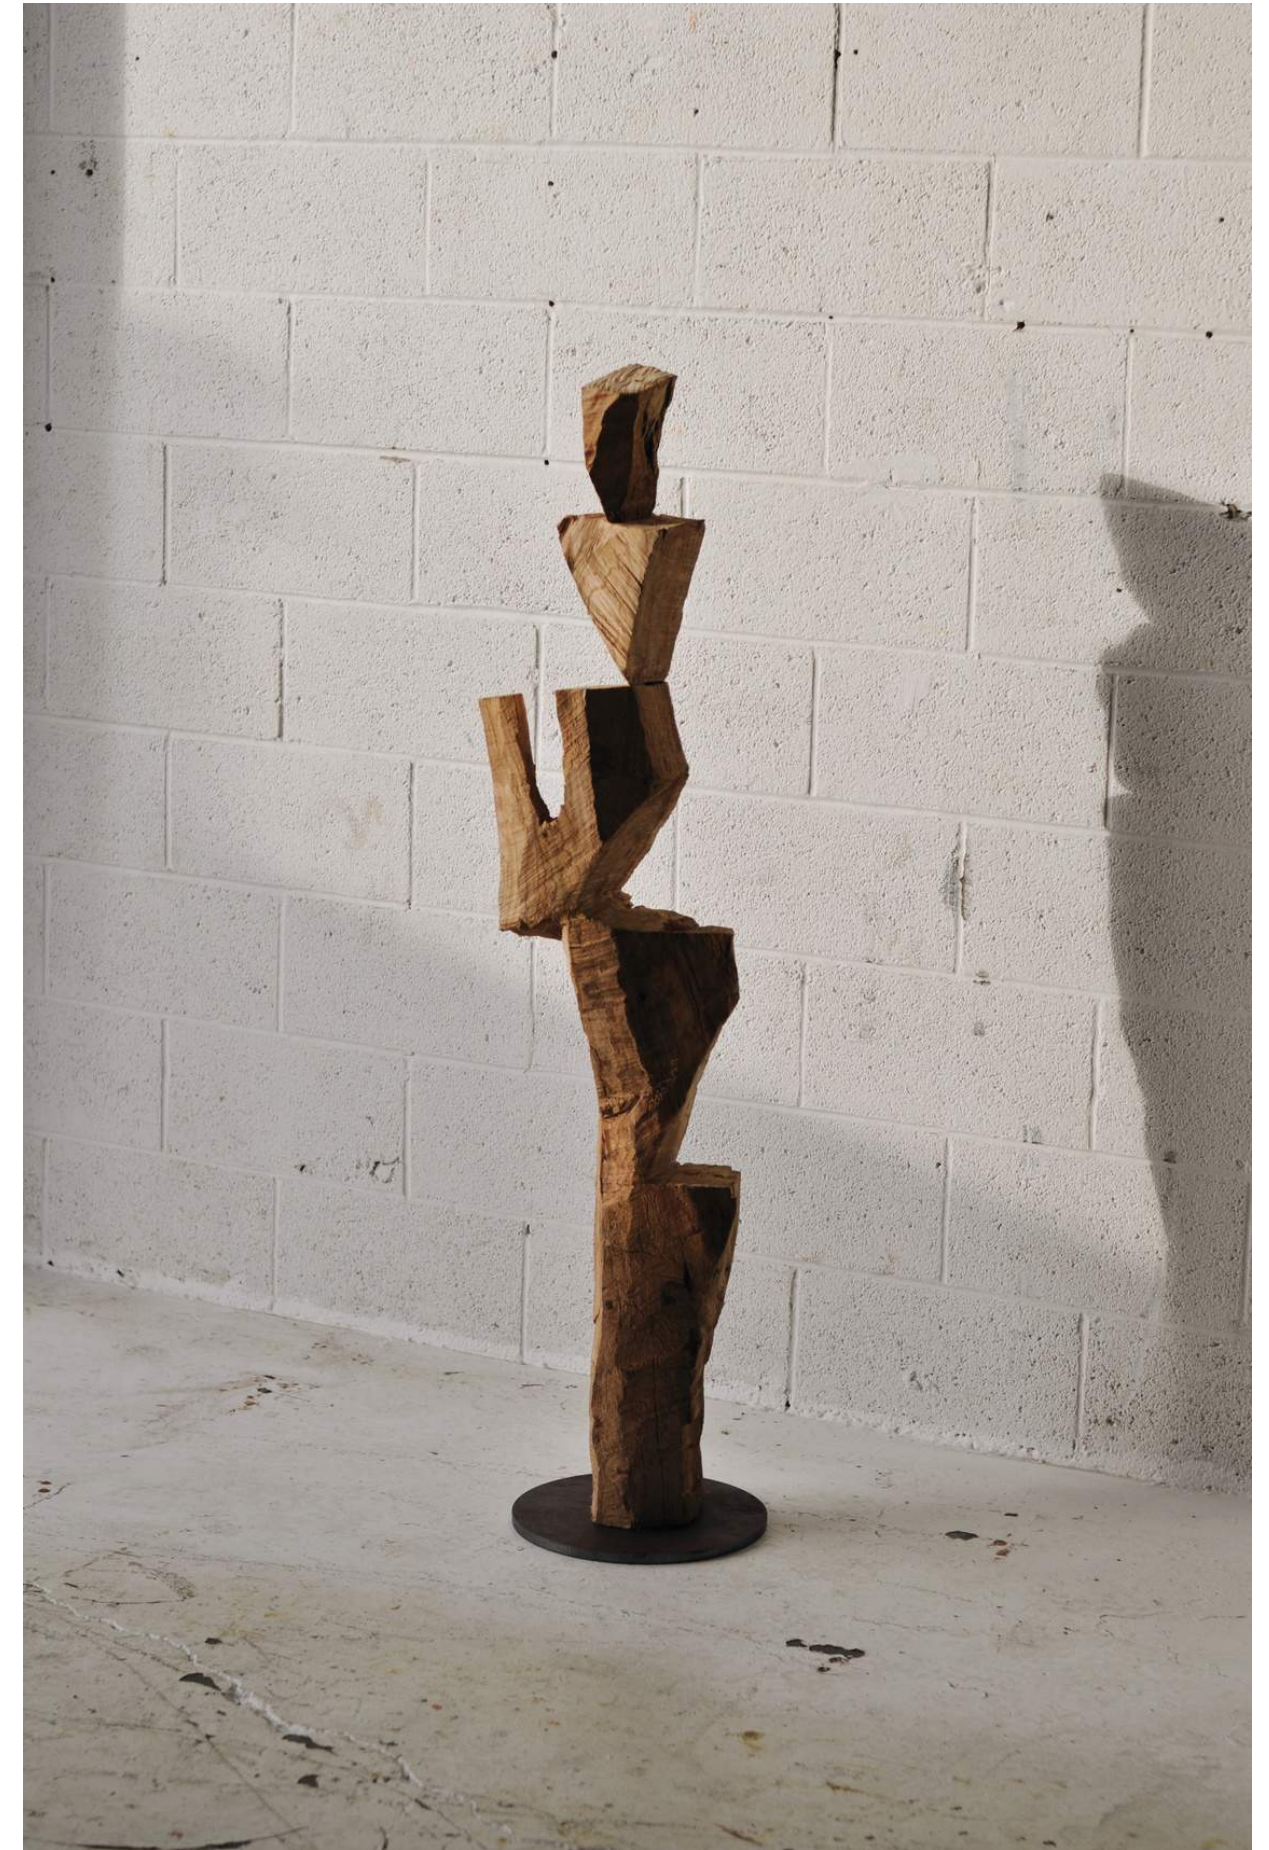

UNTITLED (FORM)

H 53.25in x W 10in x D 8in

carved found wood (species unknown) on steel base, 2021

$3,000