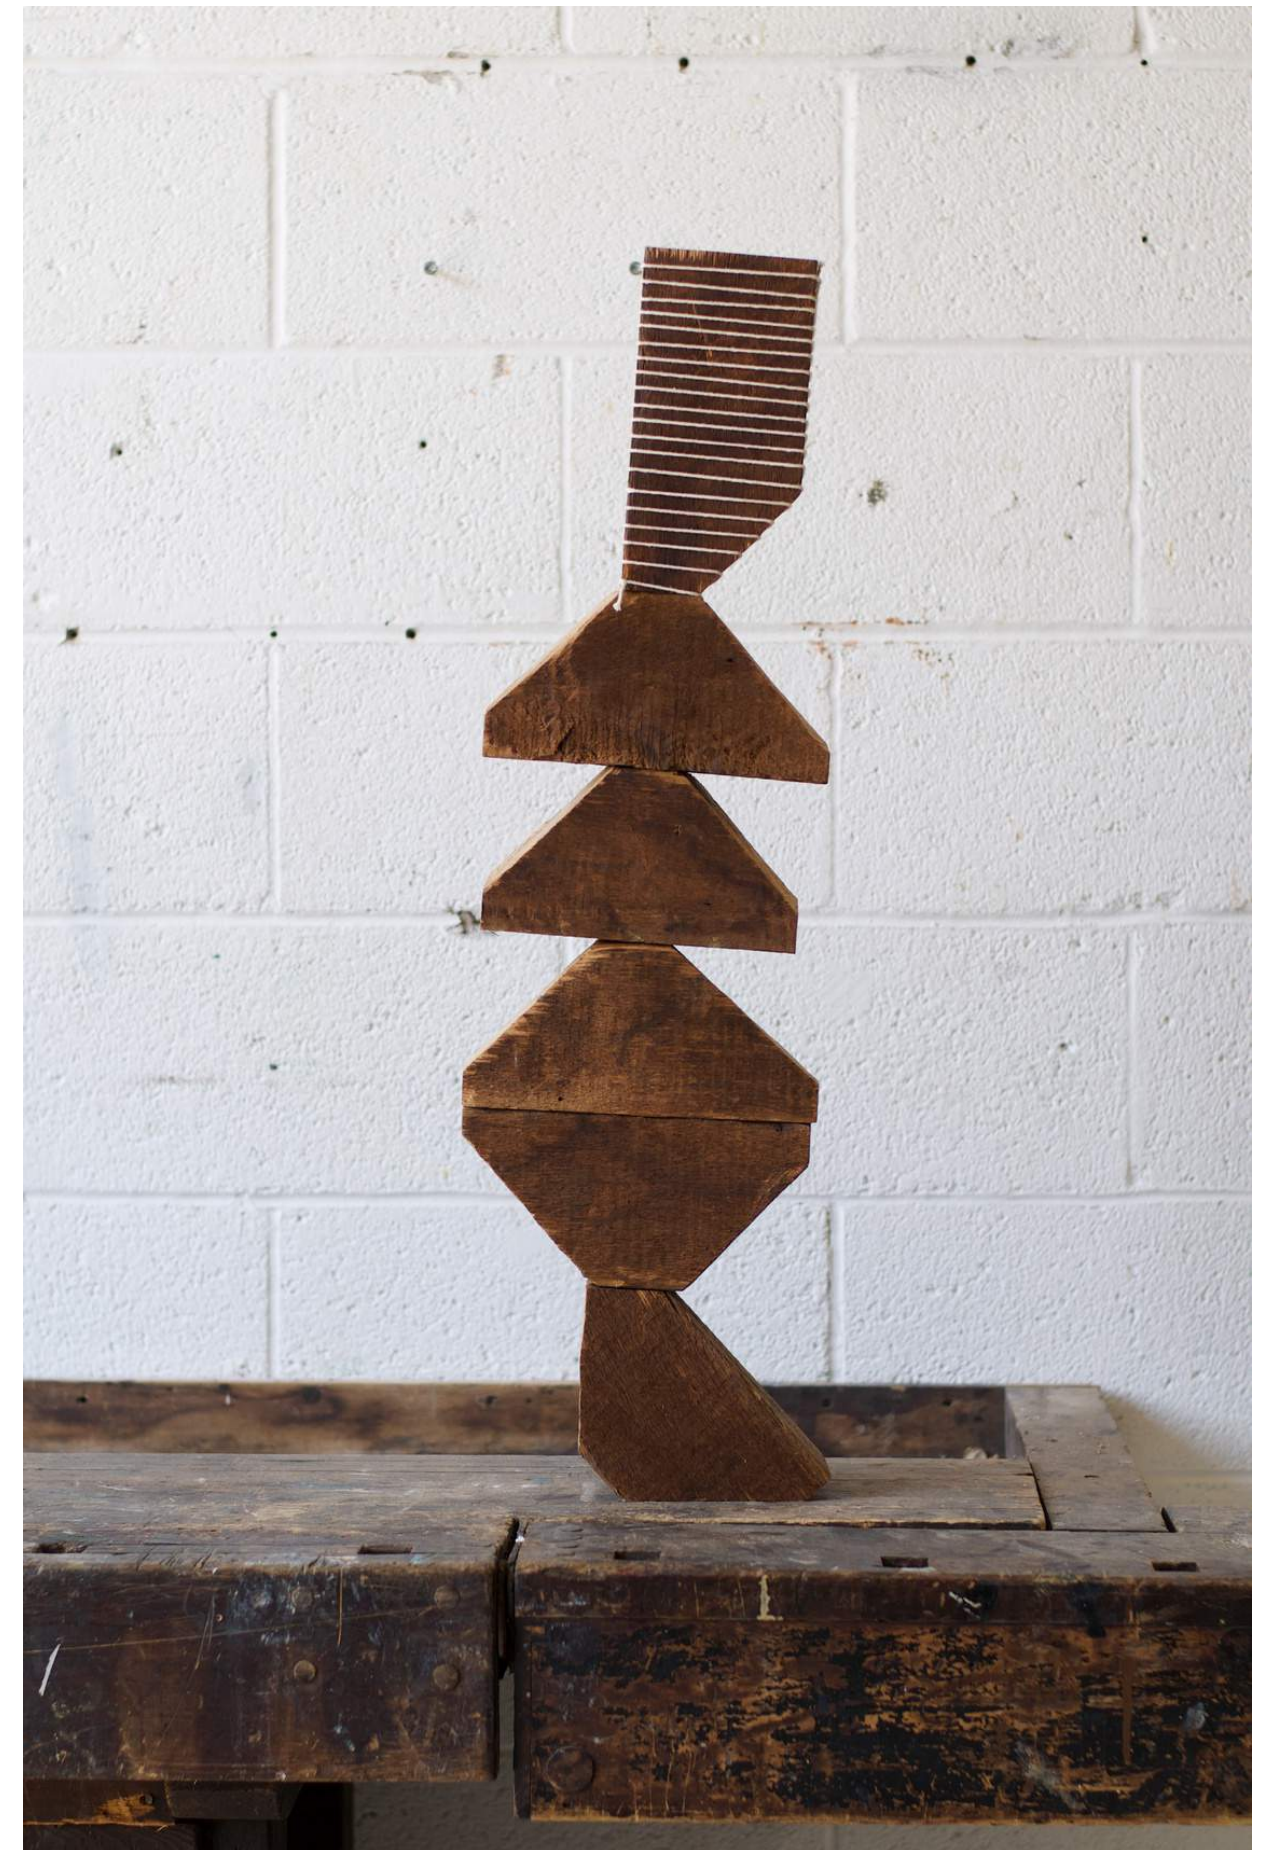

\$7,000

STACK TOTEM #10

H 27in x W 8in x D 3in

salvaged wood + acrylic + cotton string, 2023

\$1,200

ANGLE TOTEM #4

H 29.5in x W 8in x D 2.5in

salvaged wood + cotton string, 2023

\$1,200

STACK TOTEM #12

H 28.5in x W 11.5in x D 4in

salvaged wood + acrylic + steel, 2023

\$2,200

UNTITLED (ANGLE STACK)

H 13in x W 7in x D 3.5in

acrylic paint and cut salvaged wood on steel base, 2021