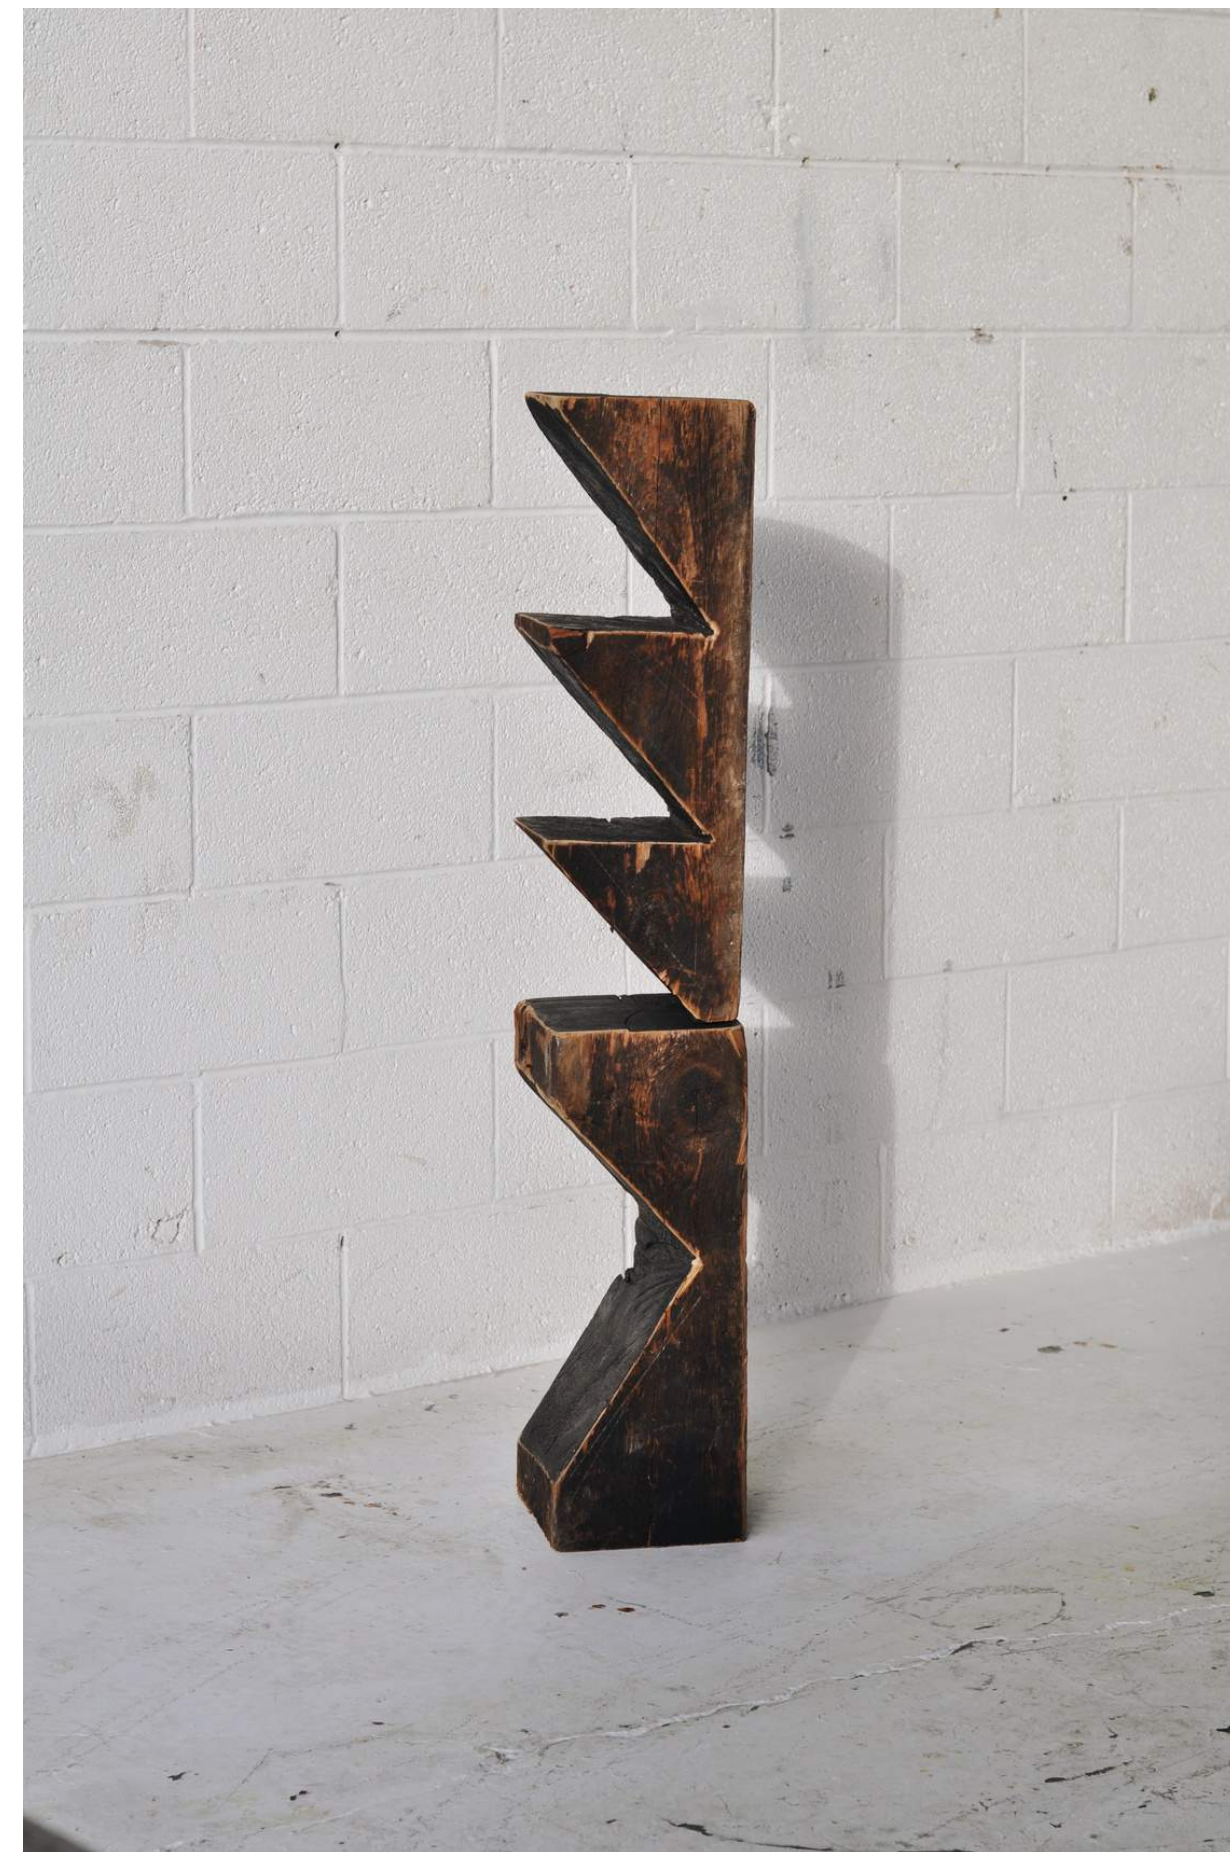

ANGLE TOTEM #3

H 45.5in x W 8in x D 8in

acrylic on carved salvaged wood beam from Chicago, 2021

$3,000