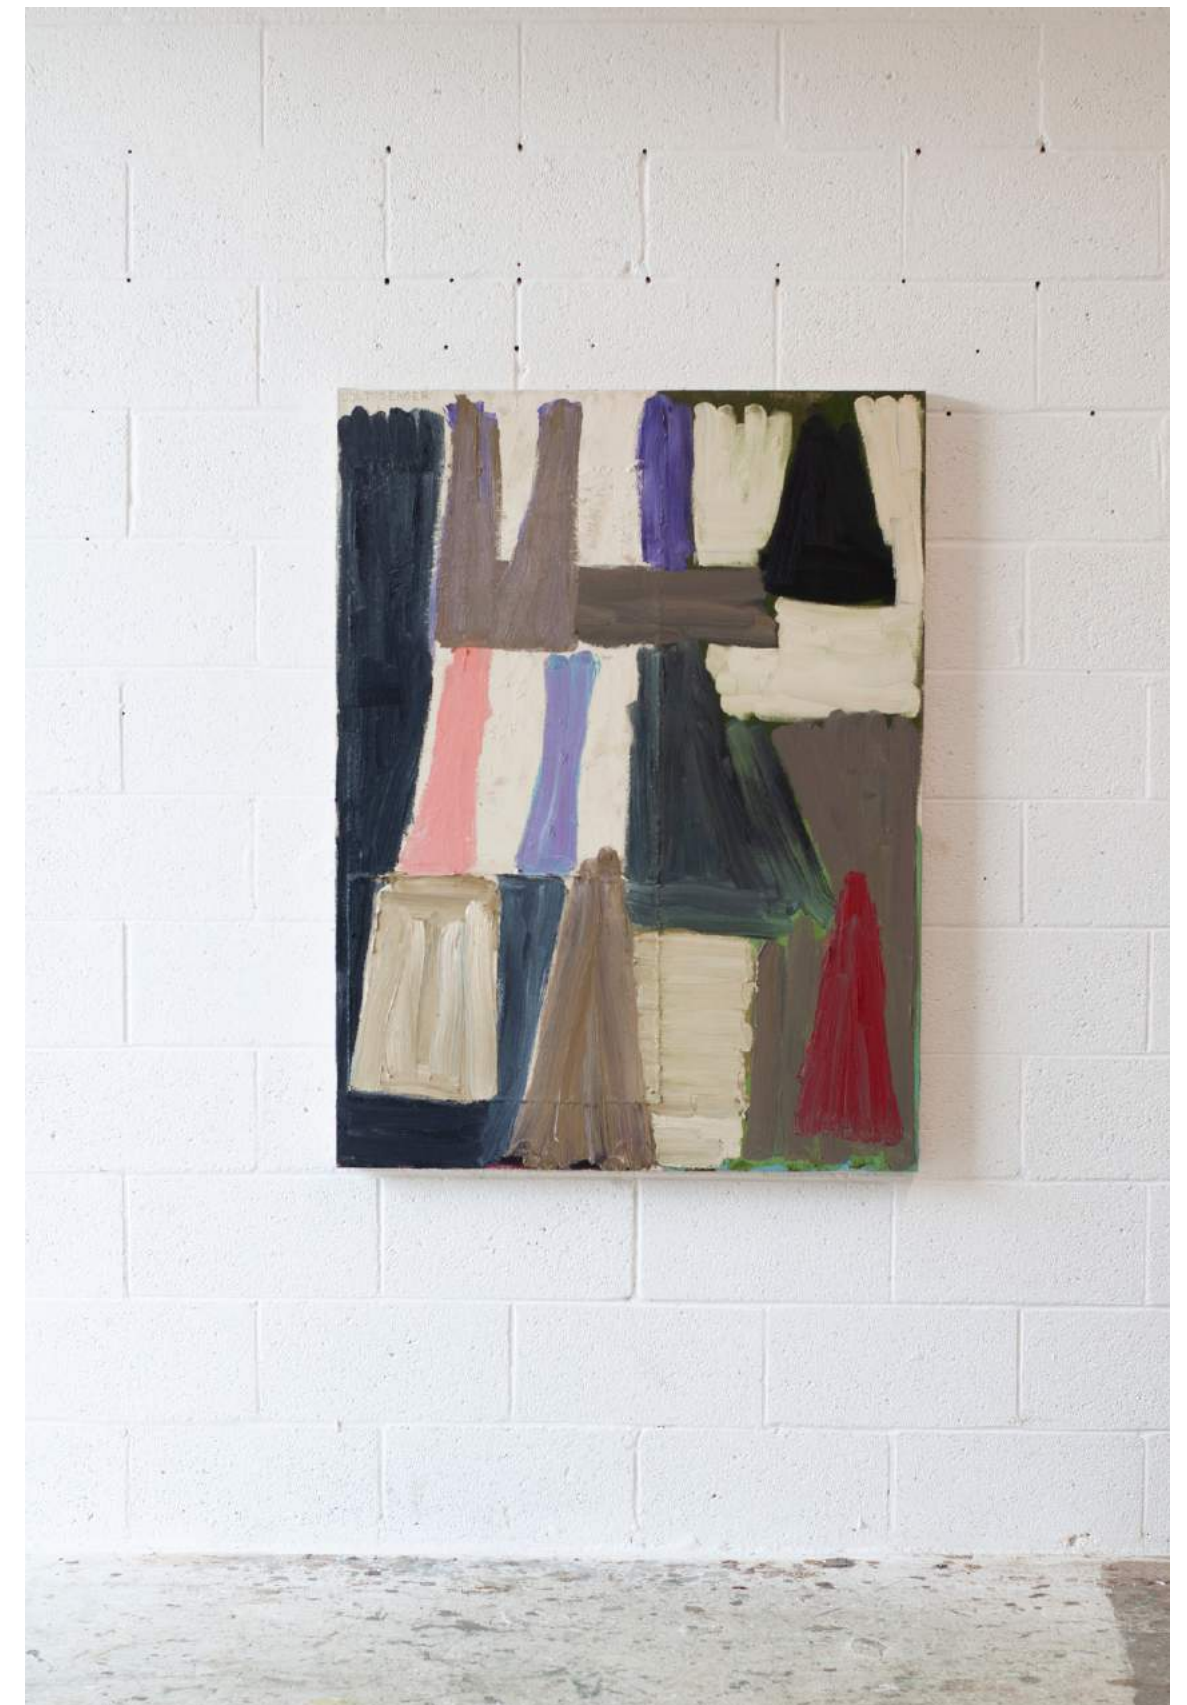

BURN LINE

H 48in x W 36in x D 2in

oil on canvas, 2023

$5,800