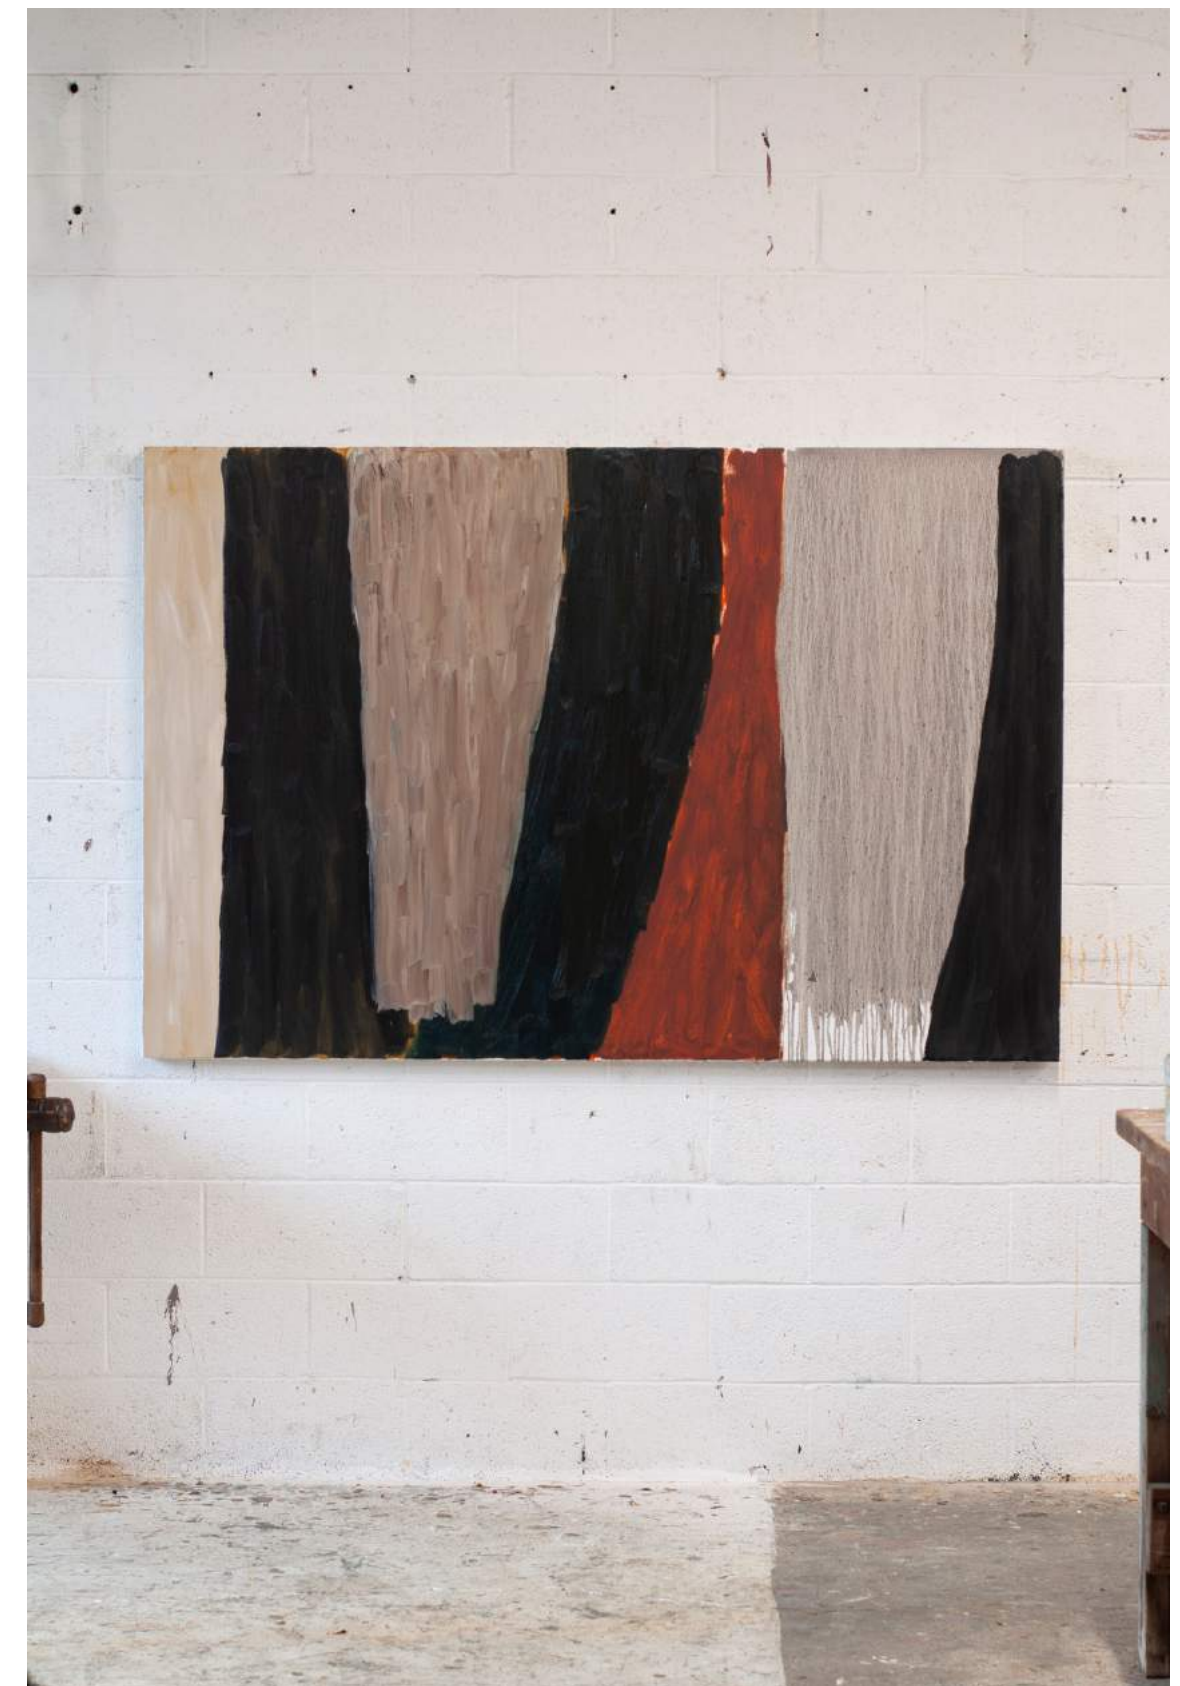

RED CLAY RIVER

H 48in x W 72in x D 1.5in

oil on canvas, 2023

\$10,000

DIM DUSK RED

H 48in x W 72in x D 1.5in

oil on canvas, 2023

\$10,000