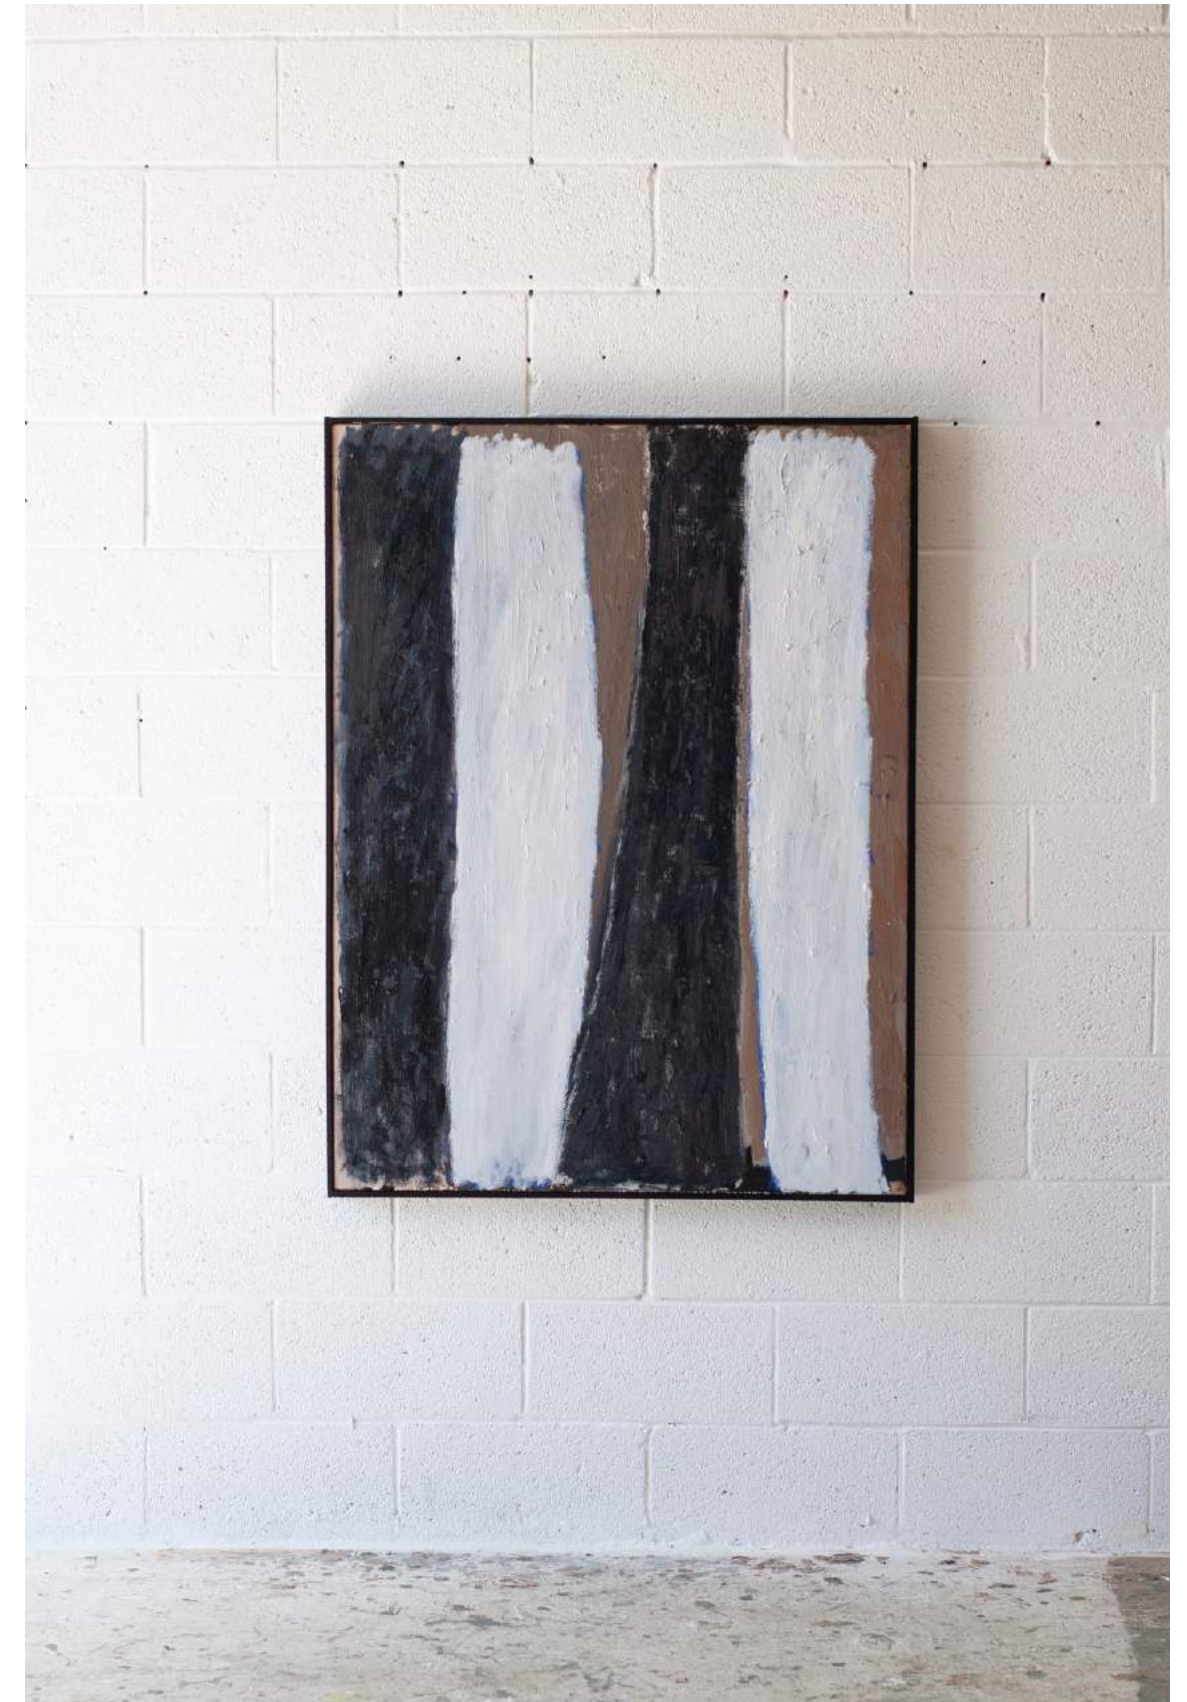

WHITE FOREST

H 48in x W 36in x D 1.5in

oil on canvas, black artist frame, 2024

$5,800