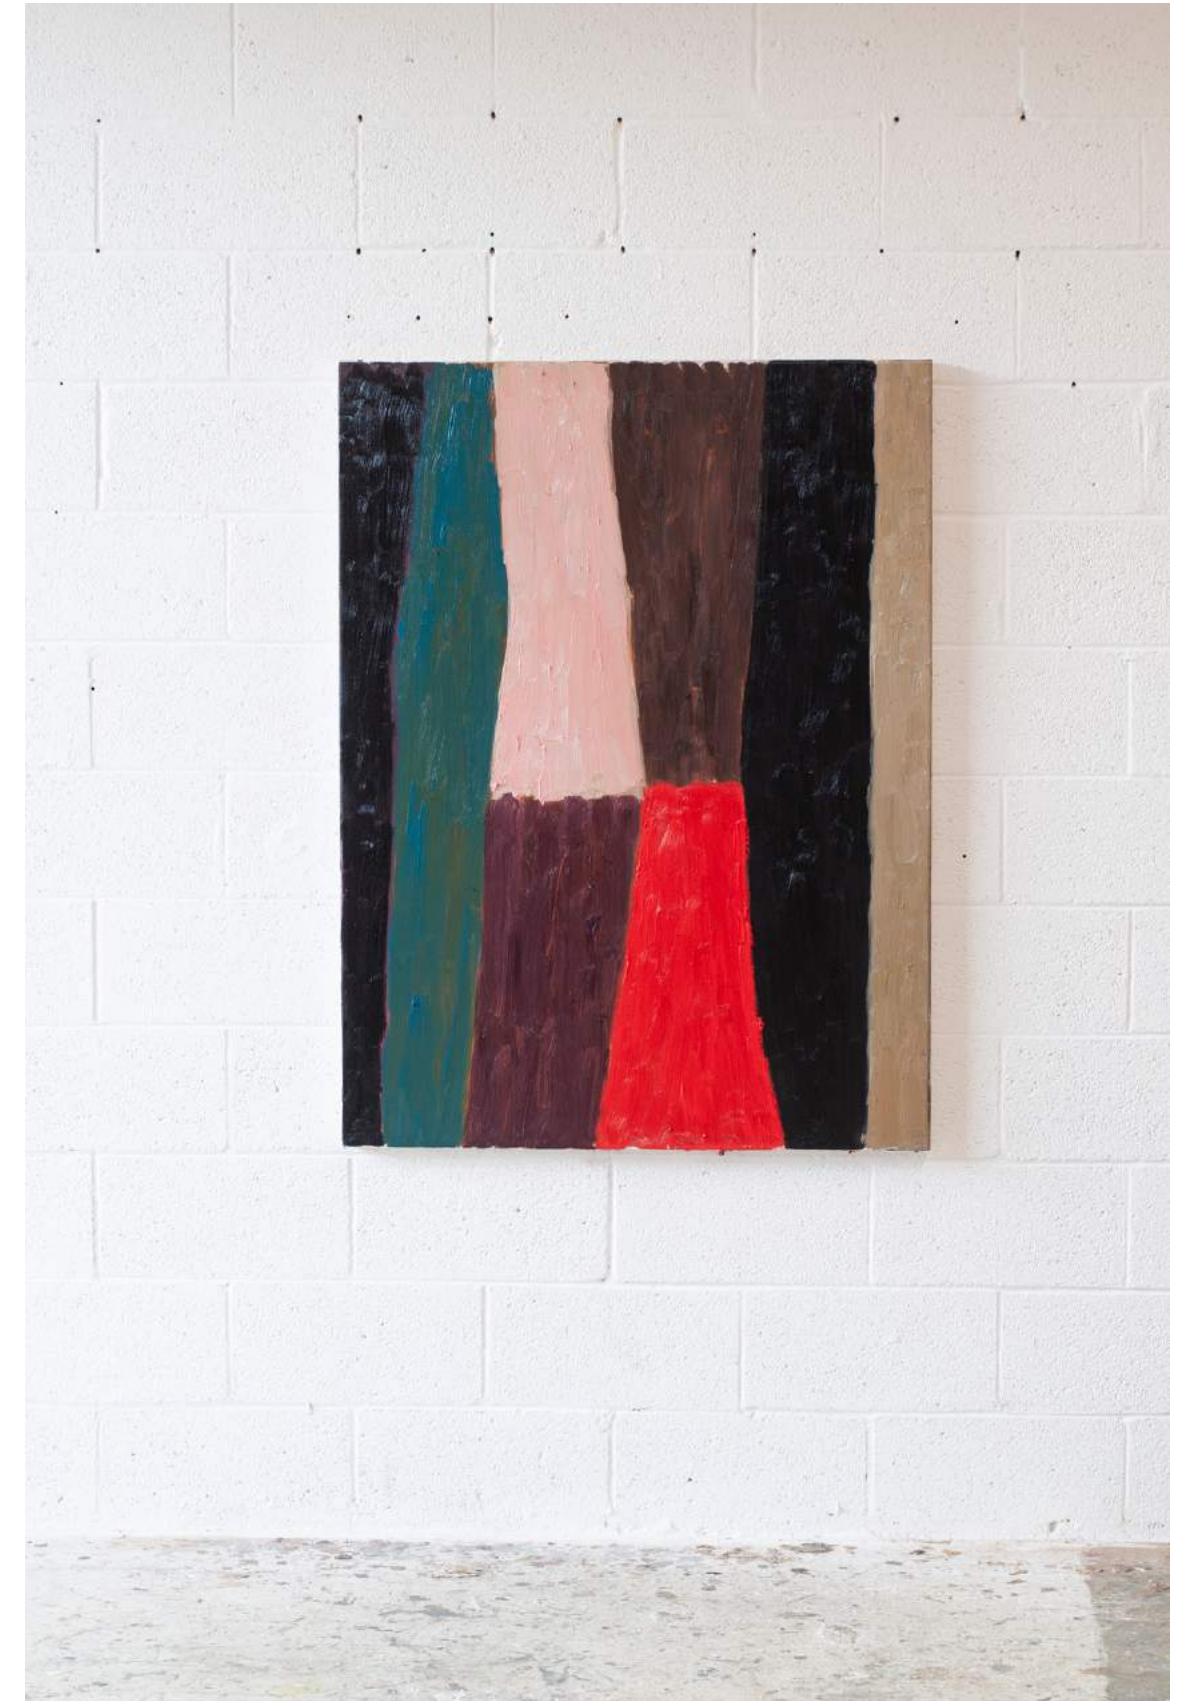

SMOLDER

W 52in x H 52in x D 1.5in

oil on collaged canvas, 2024

\$7,000

NIGHT VEIL #5

H 55in x W 36.5in x D 2in

oil on collaged canvas, 2024

\$6,500

RED ARROW #2

H 48in x W 36in x D 1.5in

oil on canvas, black artist frame, 2024

\$5,800

RED ARROW #3

H 48in x W 36in x D 1.5in

oil on canvas, black artist frame, 2024

\$5,800