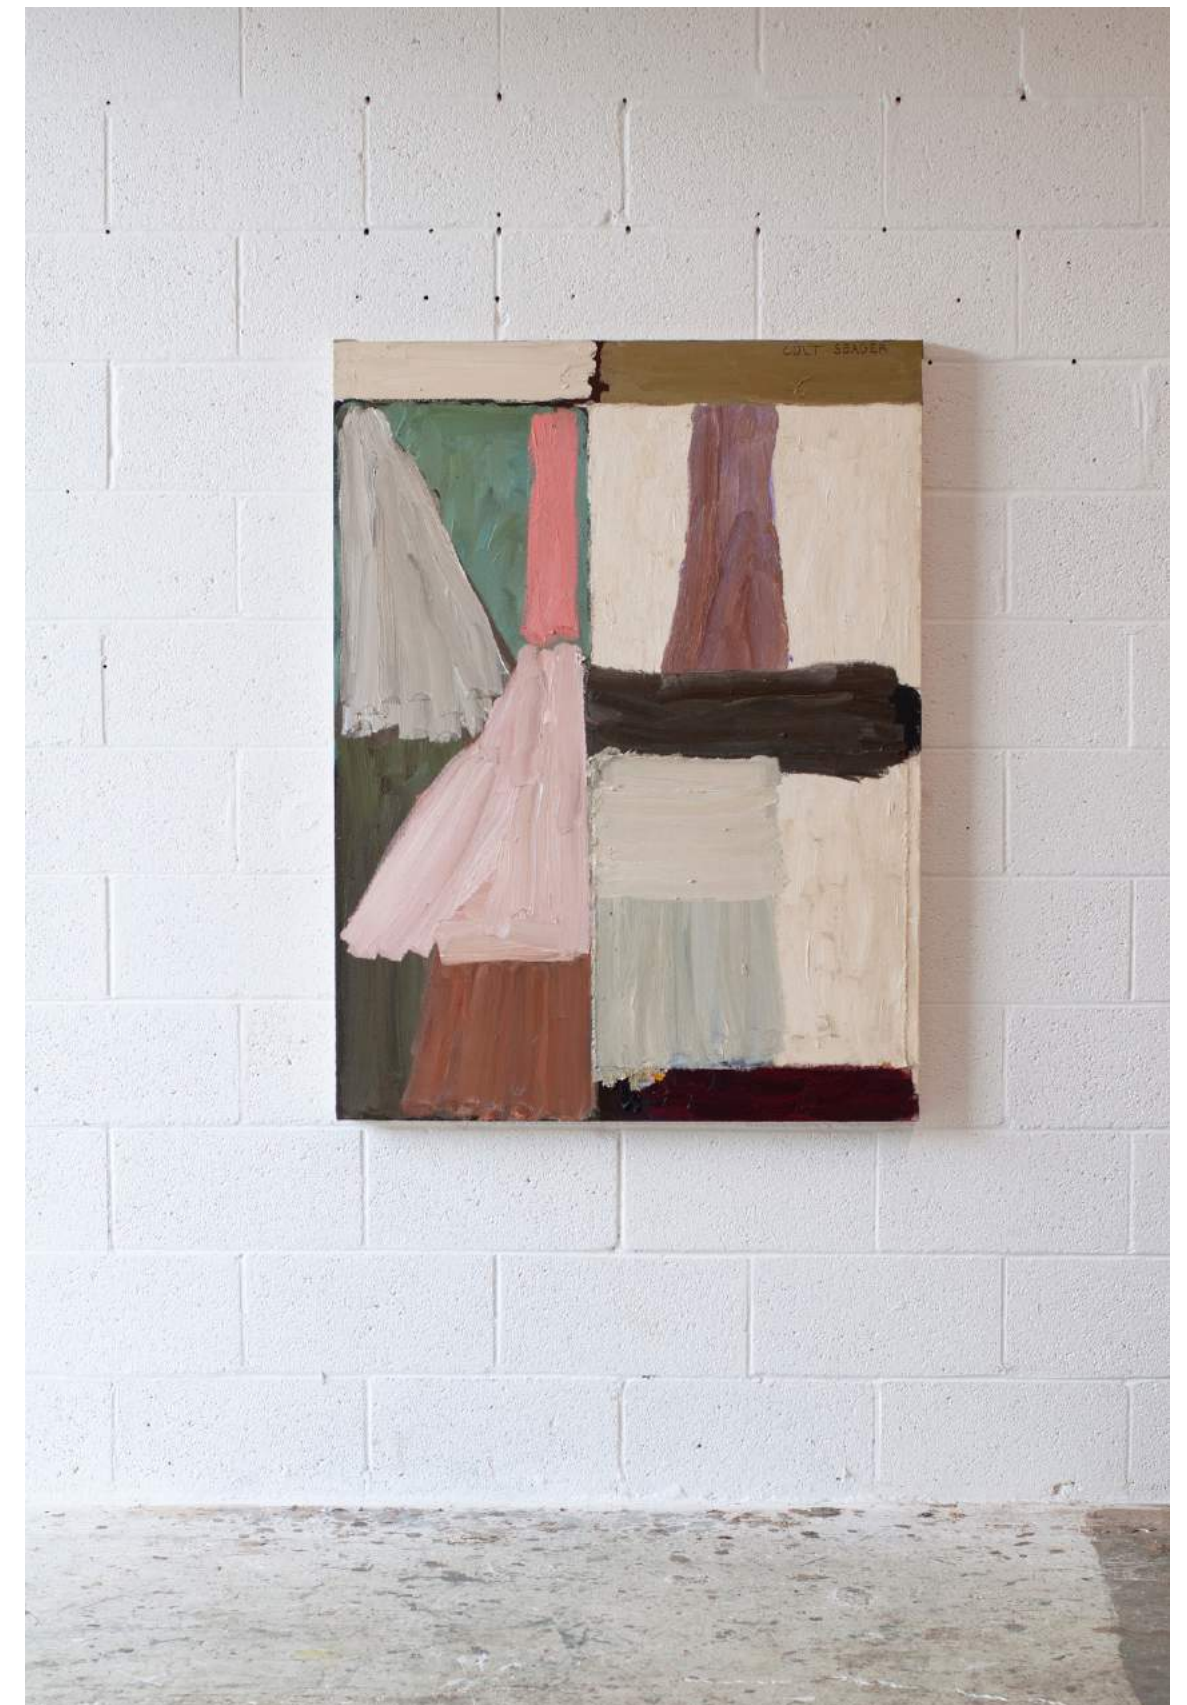

BURN LINE

H 48in x W 36in x D 2in

oil on canvas, 2023

\$5,800

WIND MEADOW

H 48in x W 36in x D 2in

oil on canvas, 2023

\$5,800