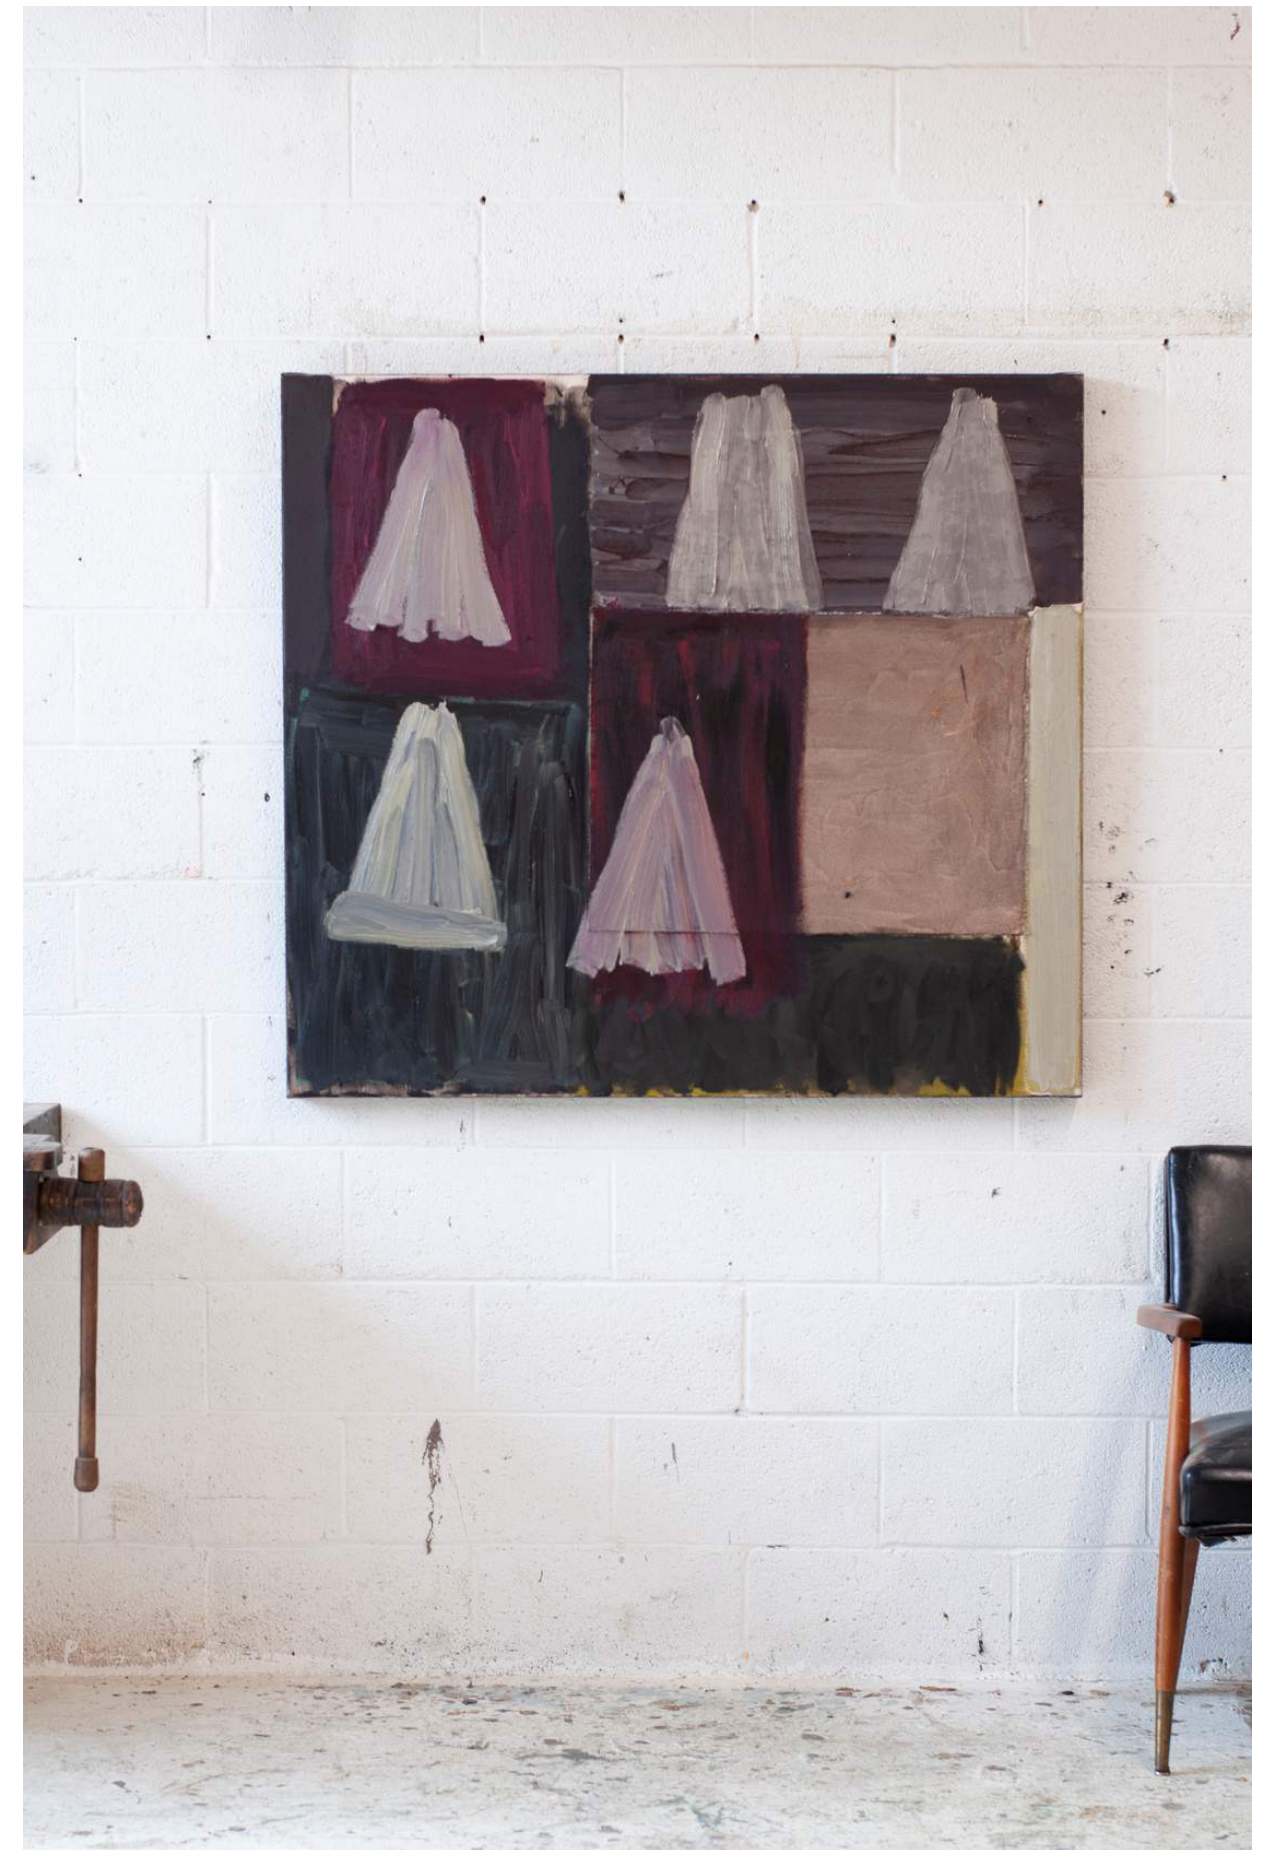

MOUNTAIN ROSE

H 42in x W 46.5in x D 2in

oil on collaged canvas, 2023

$6,500