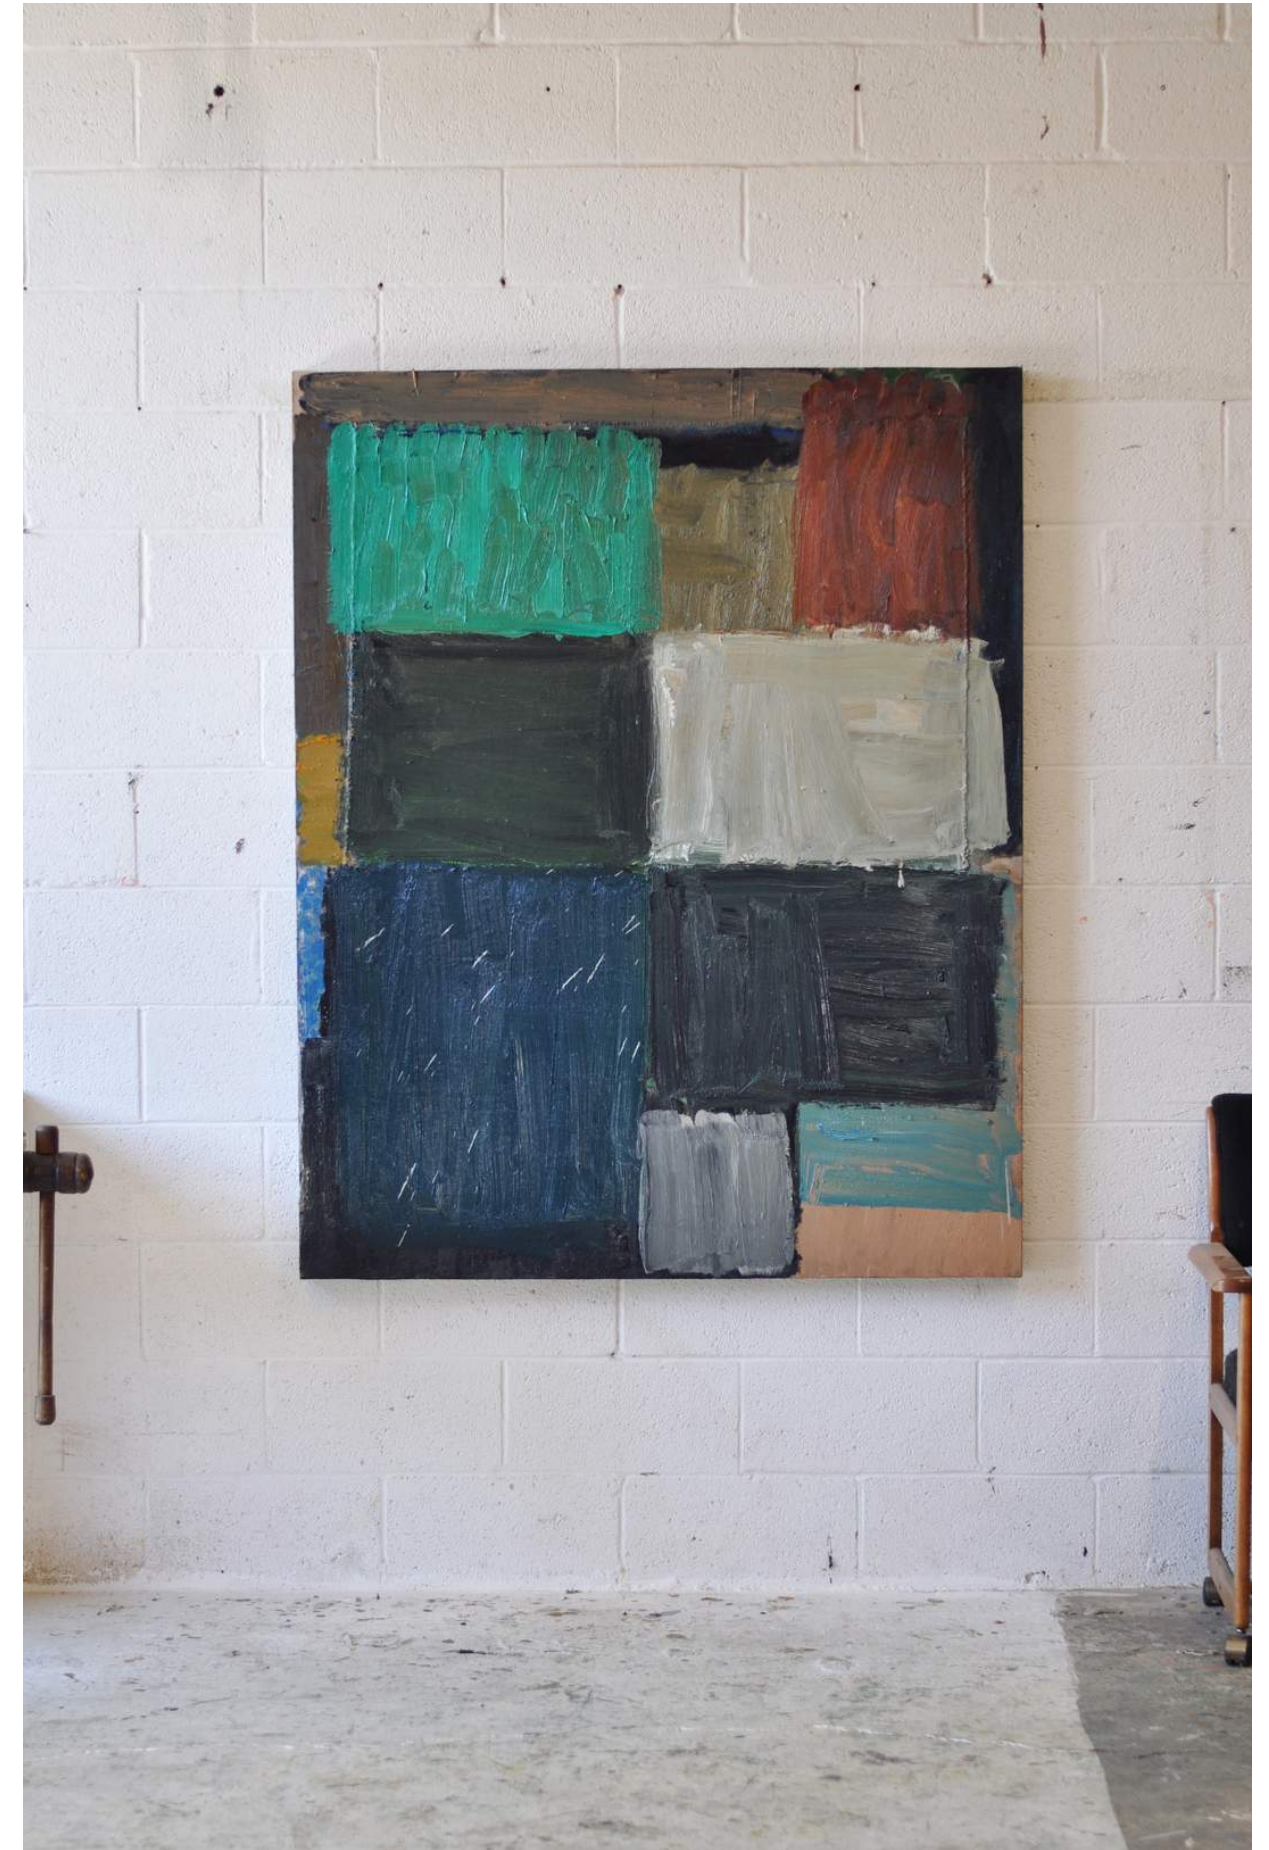

SUNDIAL

H 58in x W 46in x D 2in

oil on collaged canvas, 2024

\$7,000

FOREST WIND

H 60in x W 48in x D 2in

oil on collaged canvas, 2023

\$7,200