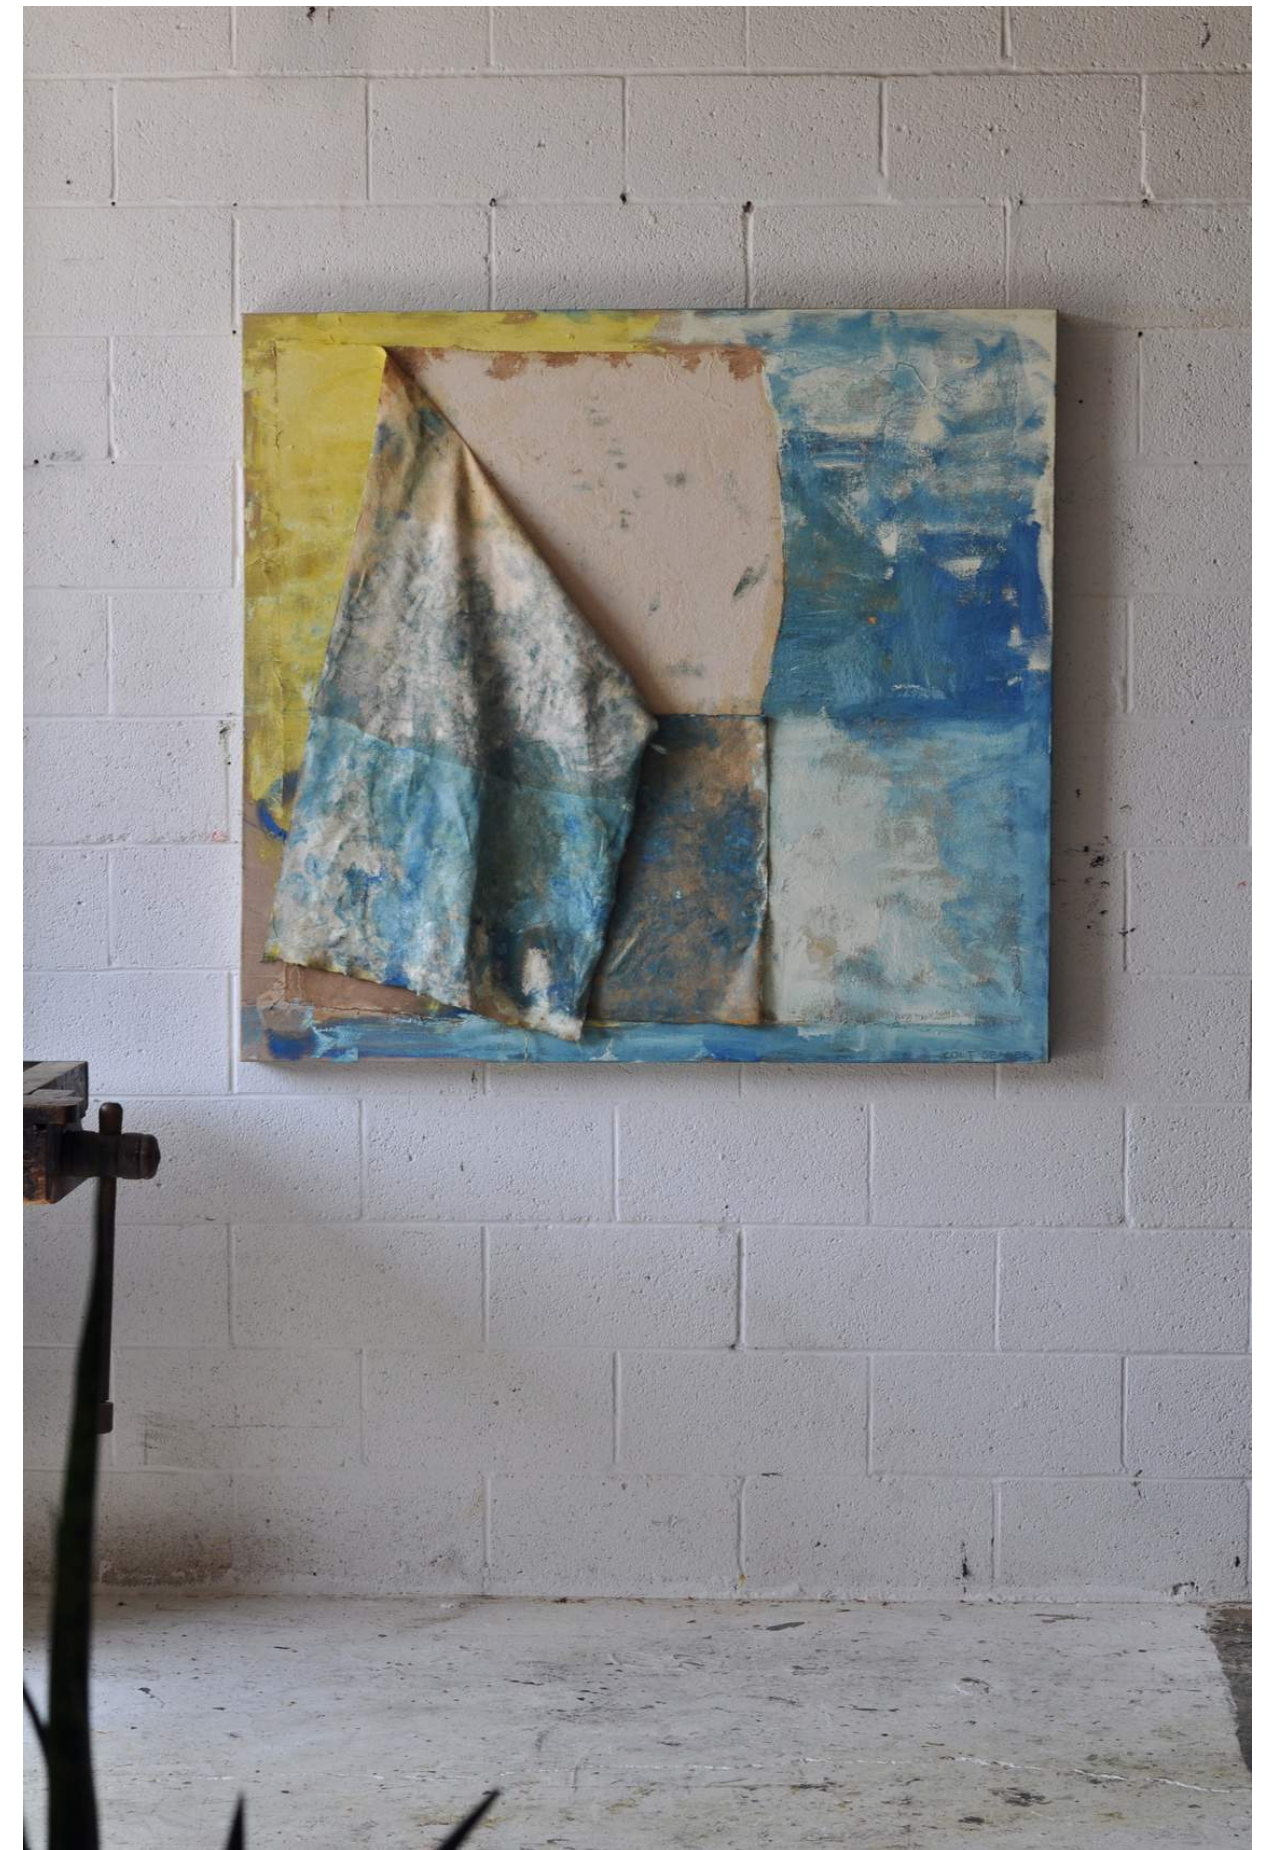

TORN #1

H 46.25in x W 50.25in x D 2in

oil on collaged and torn canvas, 2021

$6,000