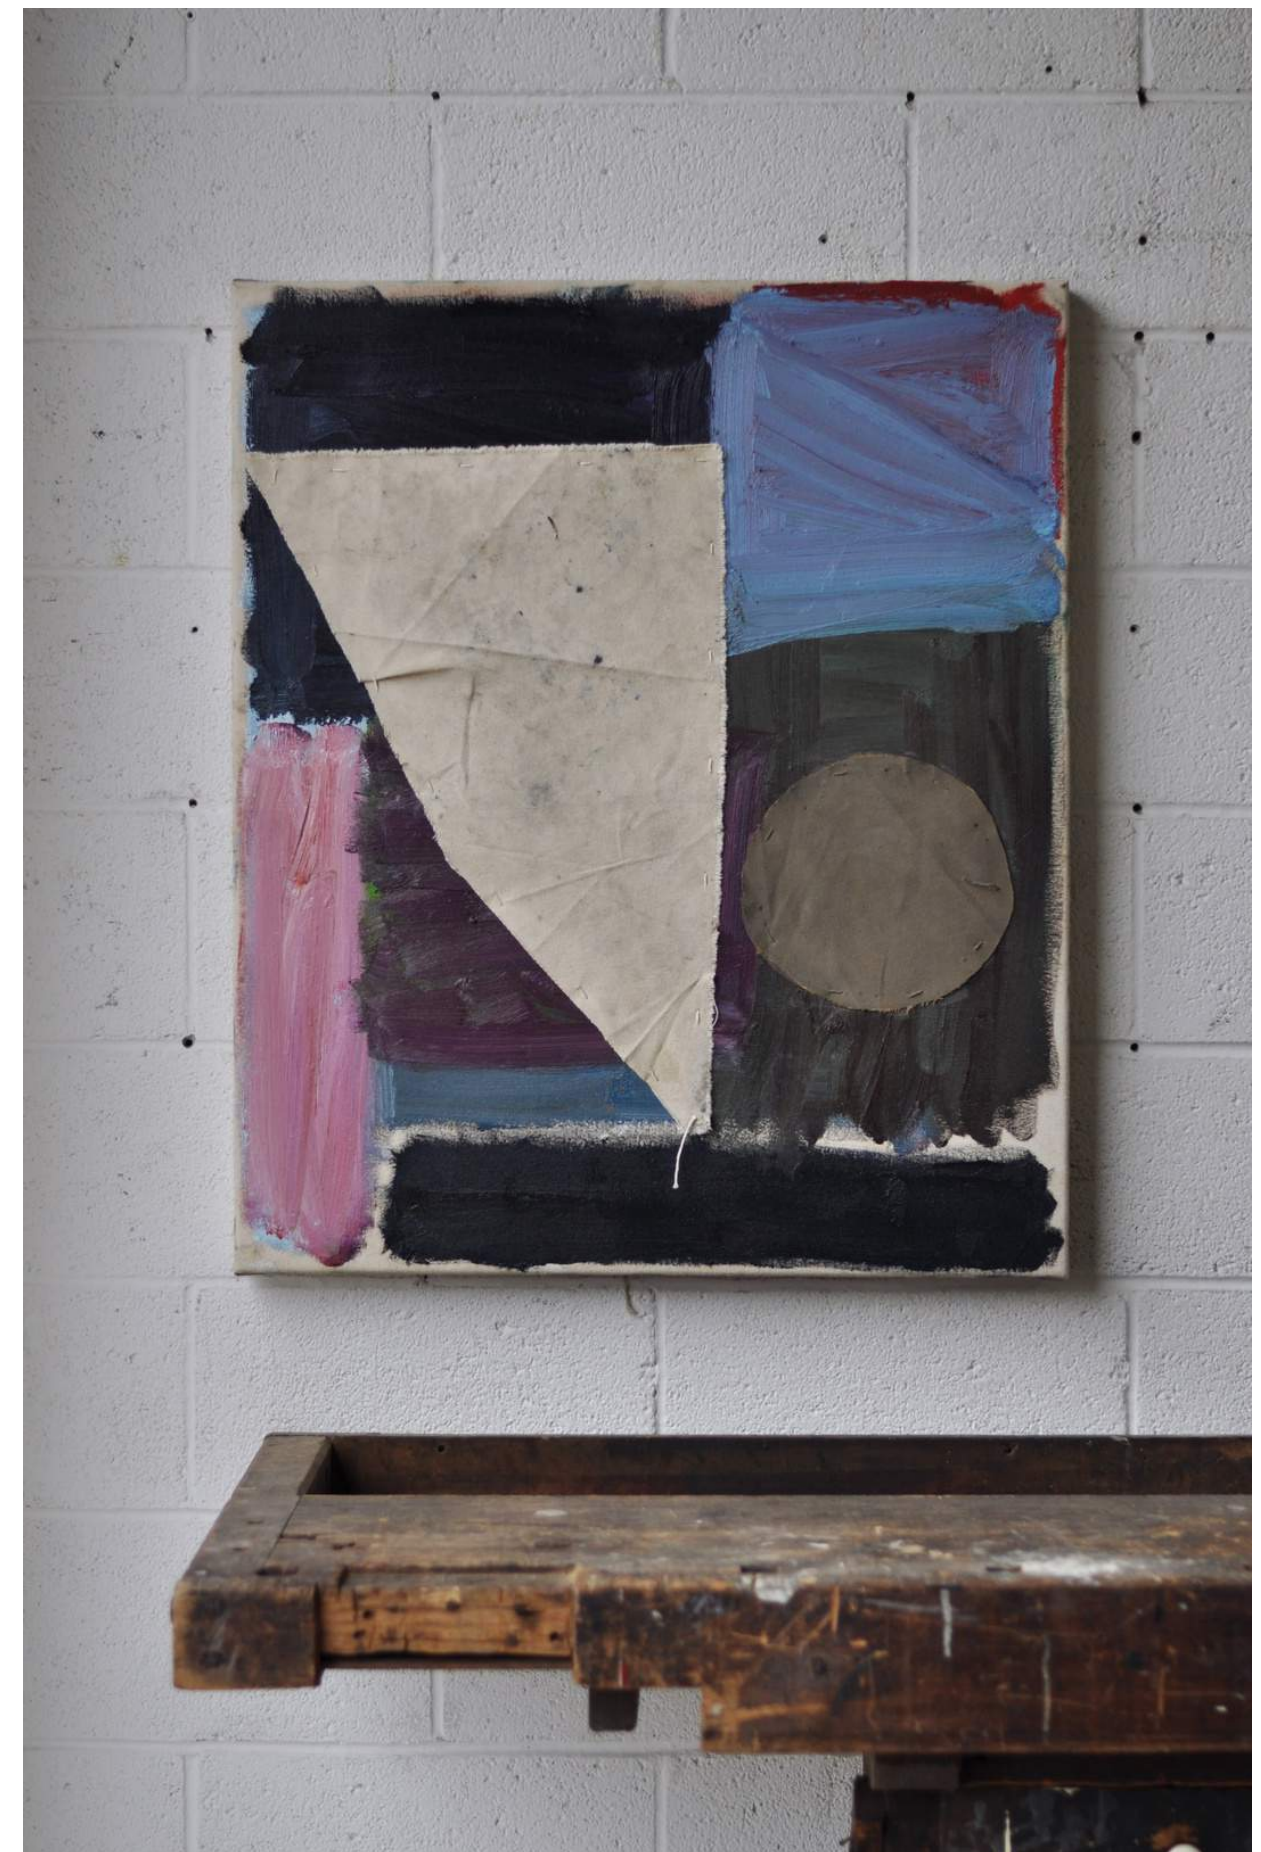

SHAPE #4

H 33in x W 27.5in x D 2in

oil on sewn canvas, 2022

$3,200