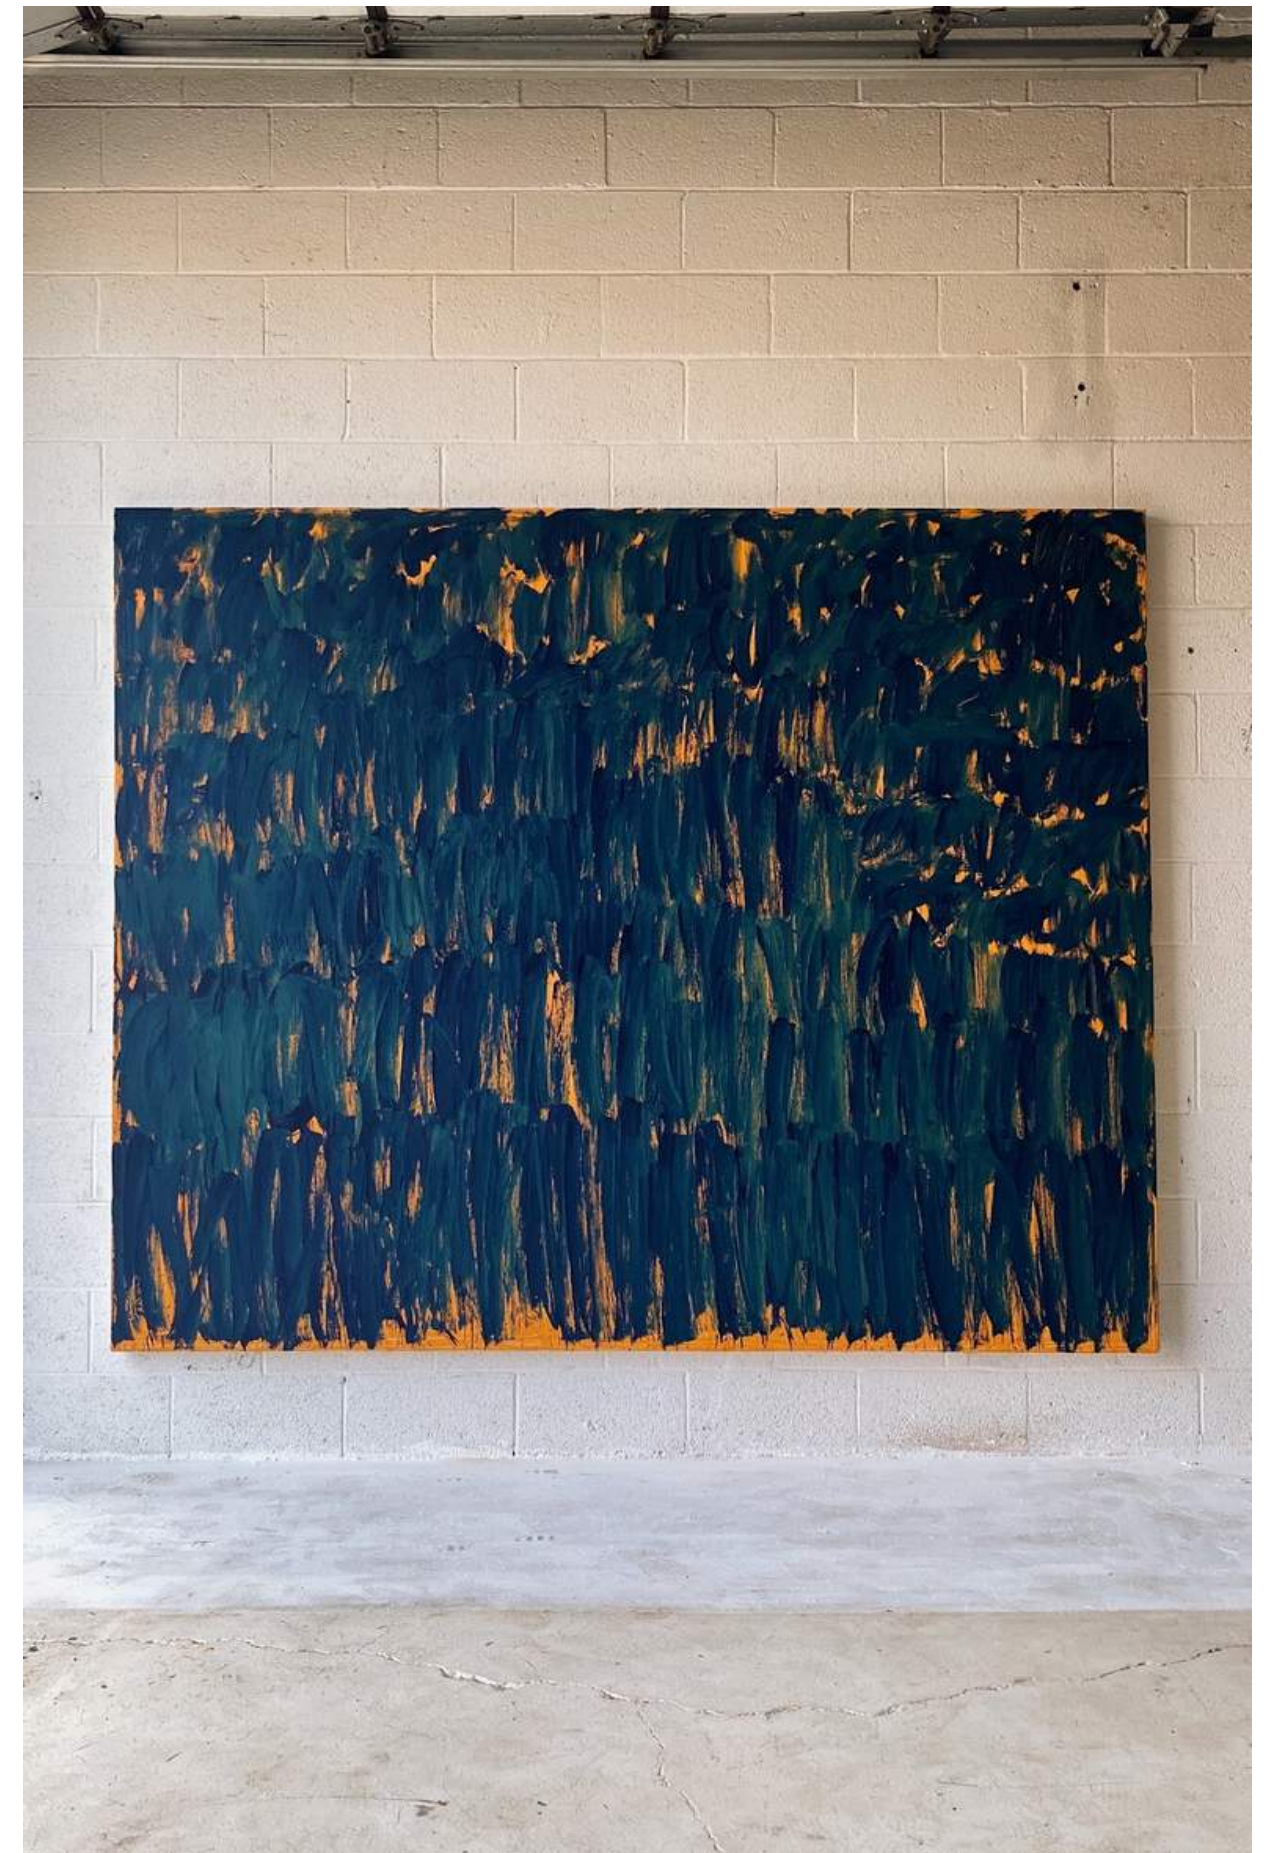

LANDSCAPE IN BLUE/GREEN/ORANGE #2

H 78.5in x W 96.5in x D 2in

oil on canvas, 2020

$16,500