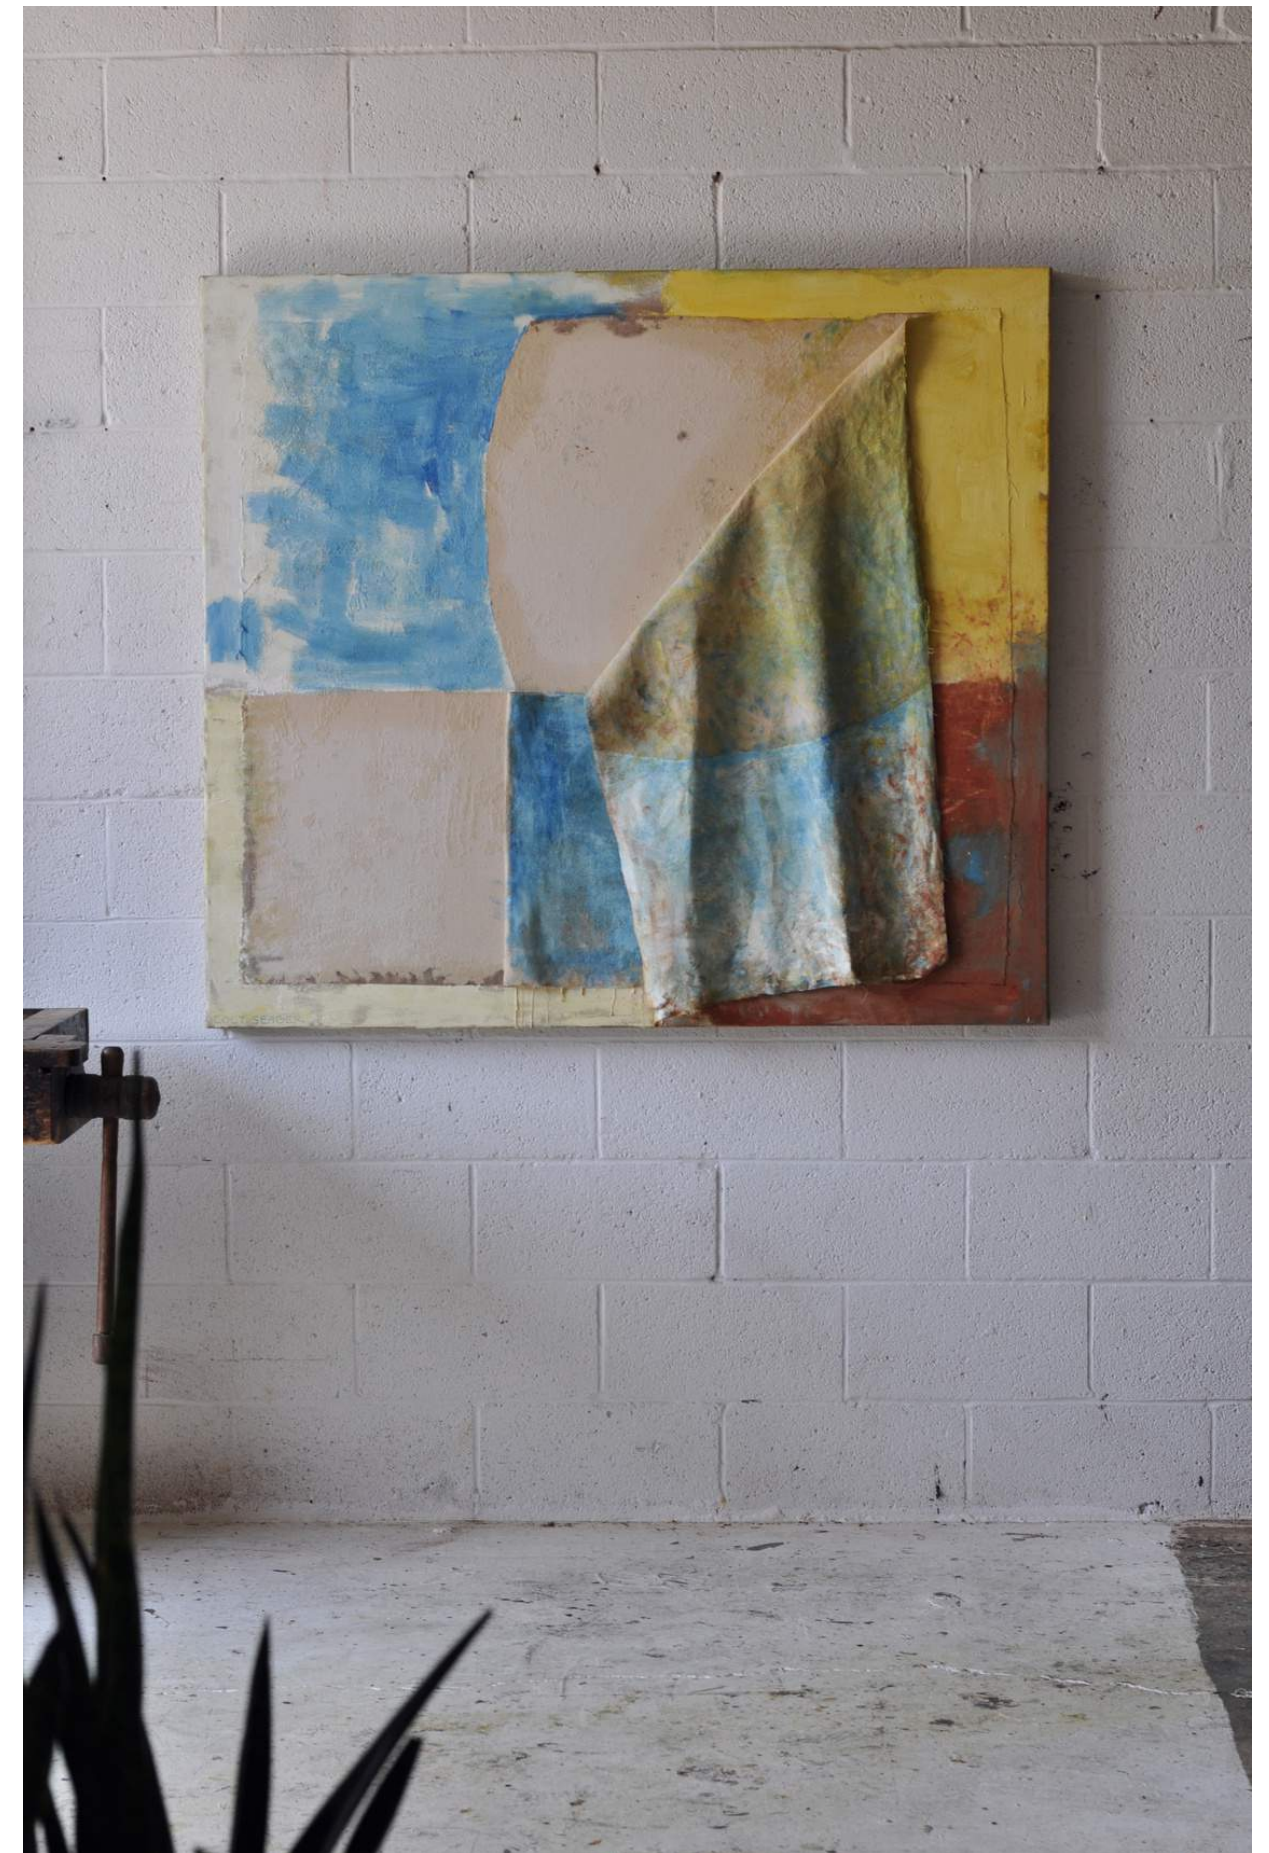

TORN #3

H 48in x W 54in x D 2in

oil on collaged and torn canvas, 2021

$6,200