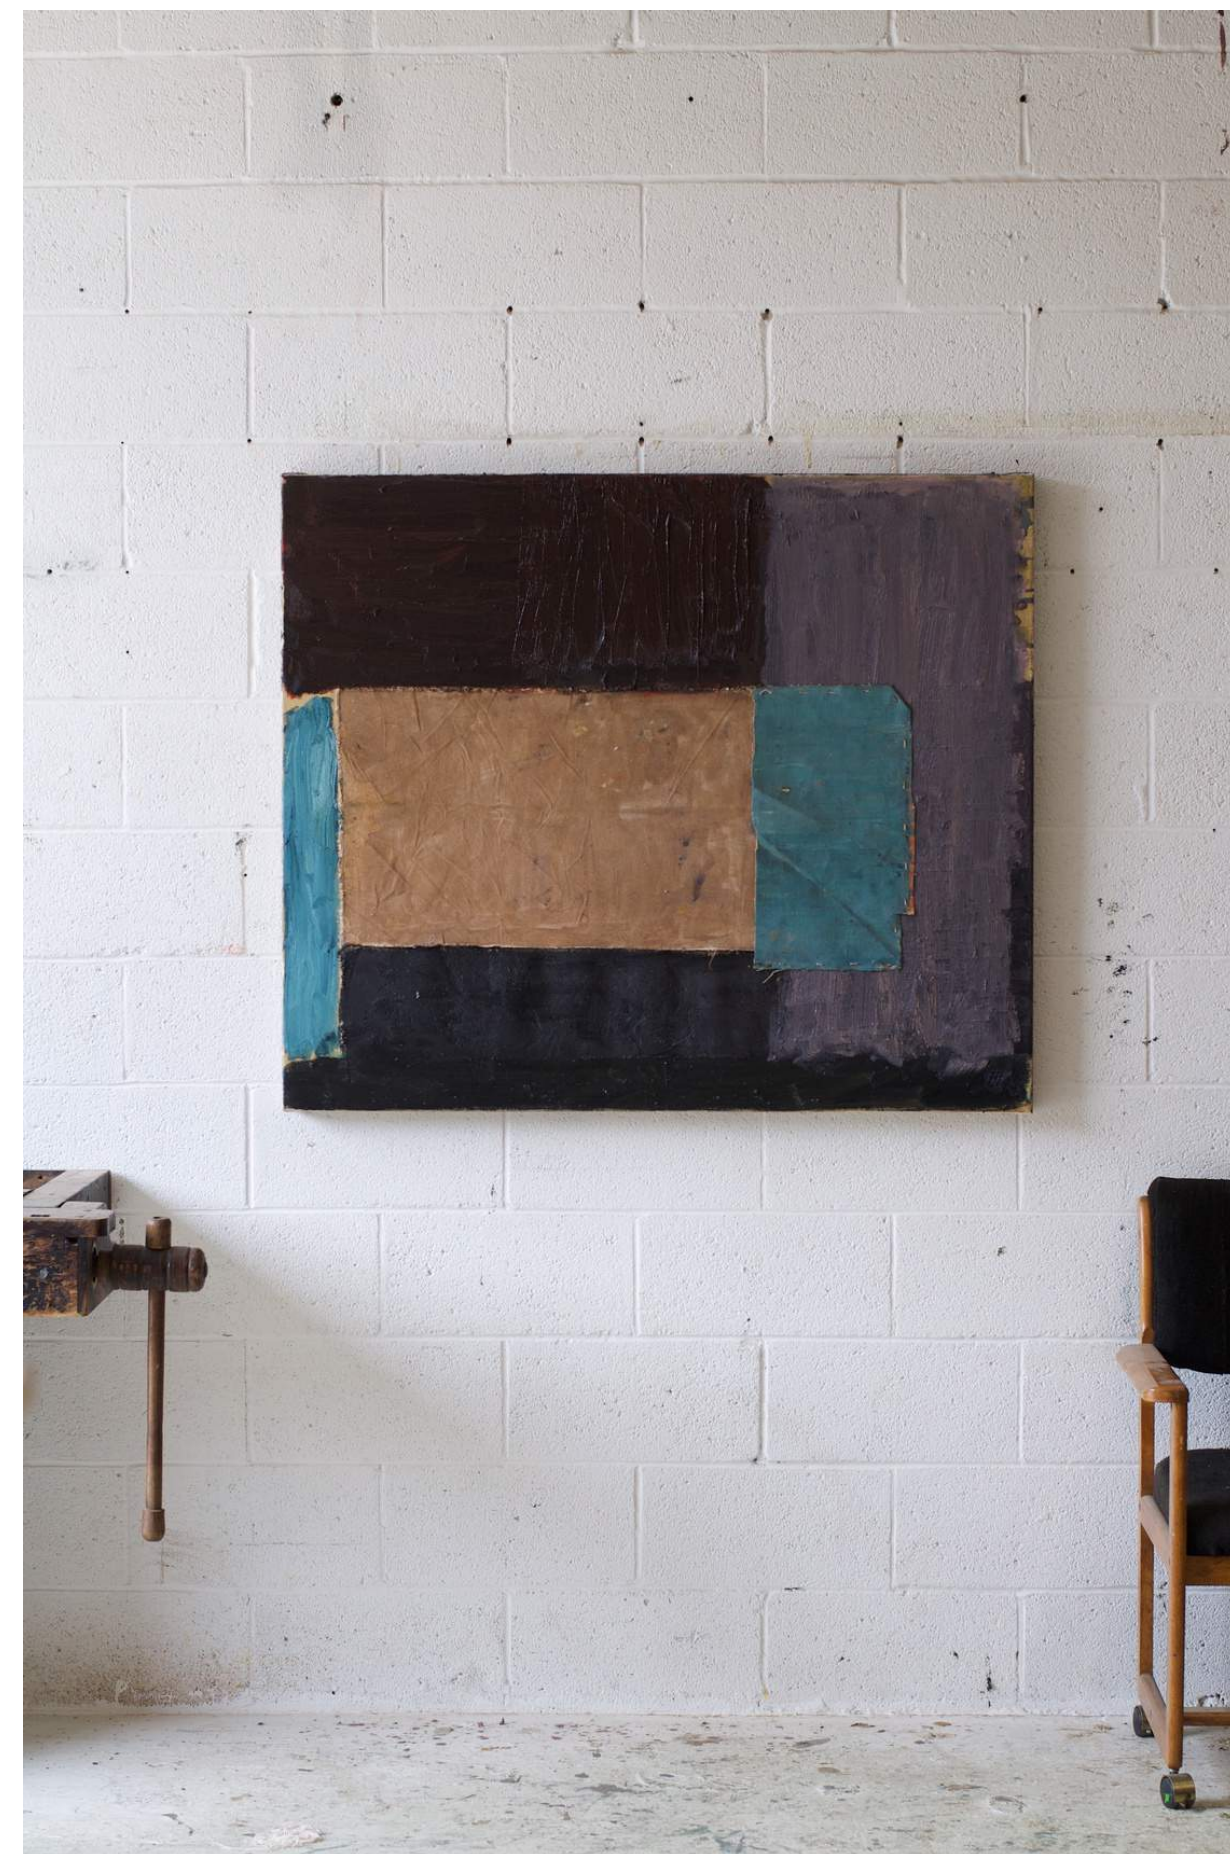

EMBER

H 39in x W 46in x D 2in

oil on collaged canvas, 2023

$6,200