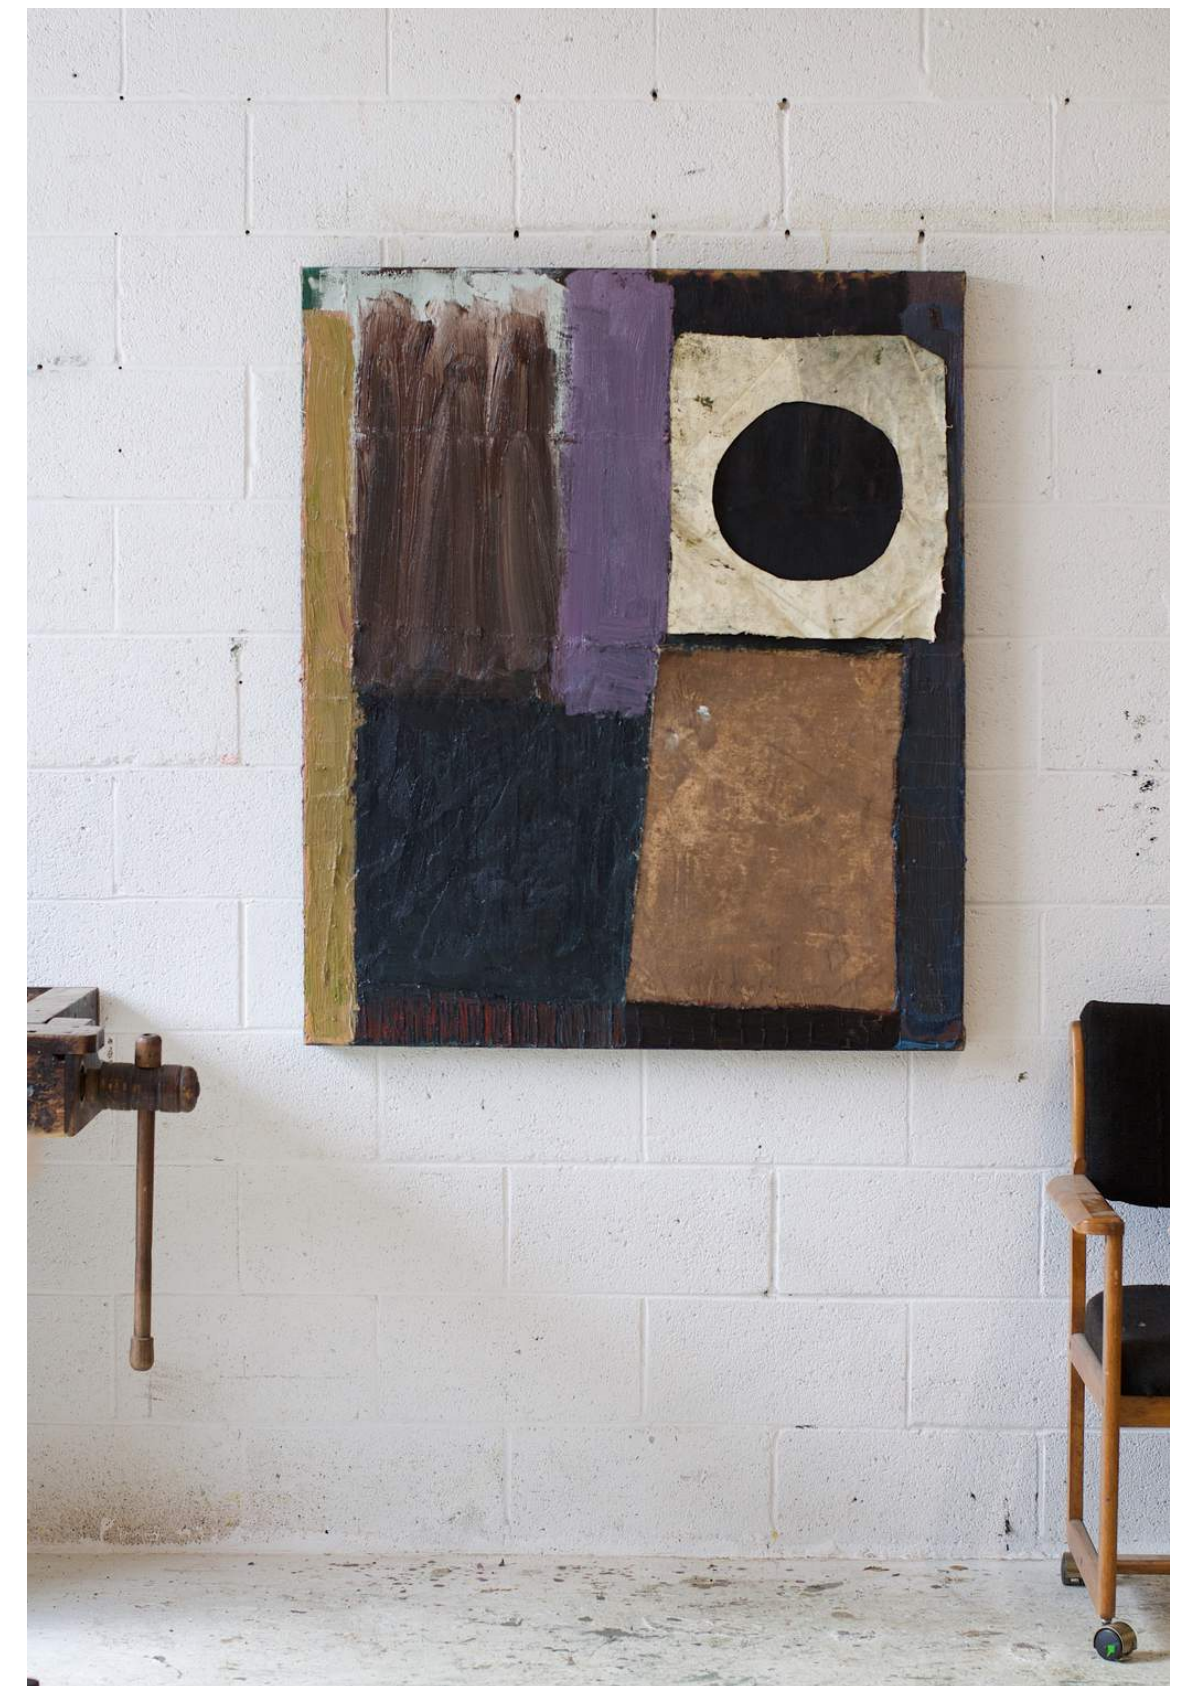

SHAPE #6

H 60in x W 48in x D 2in

oil, graphite, + sewn military canvas on canvas, 2023

\$7,500

SHAPE #7

H 60in x W 48in x D 2in

oil, graphite, + sewn military canvas on canvas, 2023

\$7,200

ONE CIRCLE

H 48in x W 40.5in x D 2in

oil on canvas, 2023

\$6,500

FIVE CIRCLES WITH TRIANGLE

H 36in x W 30in x D 2in

oil on sewn canvas, 2022

\$3,800