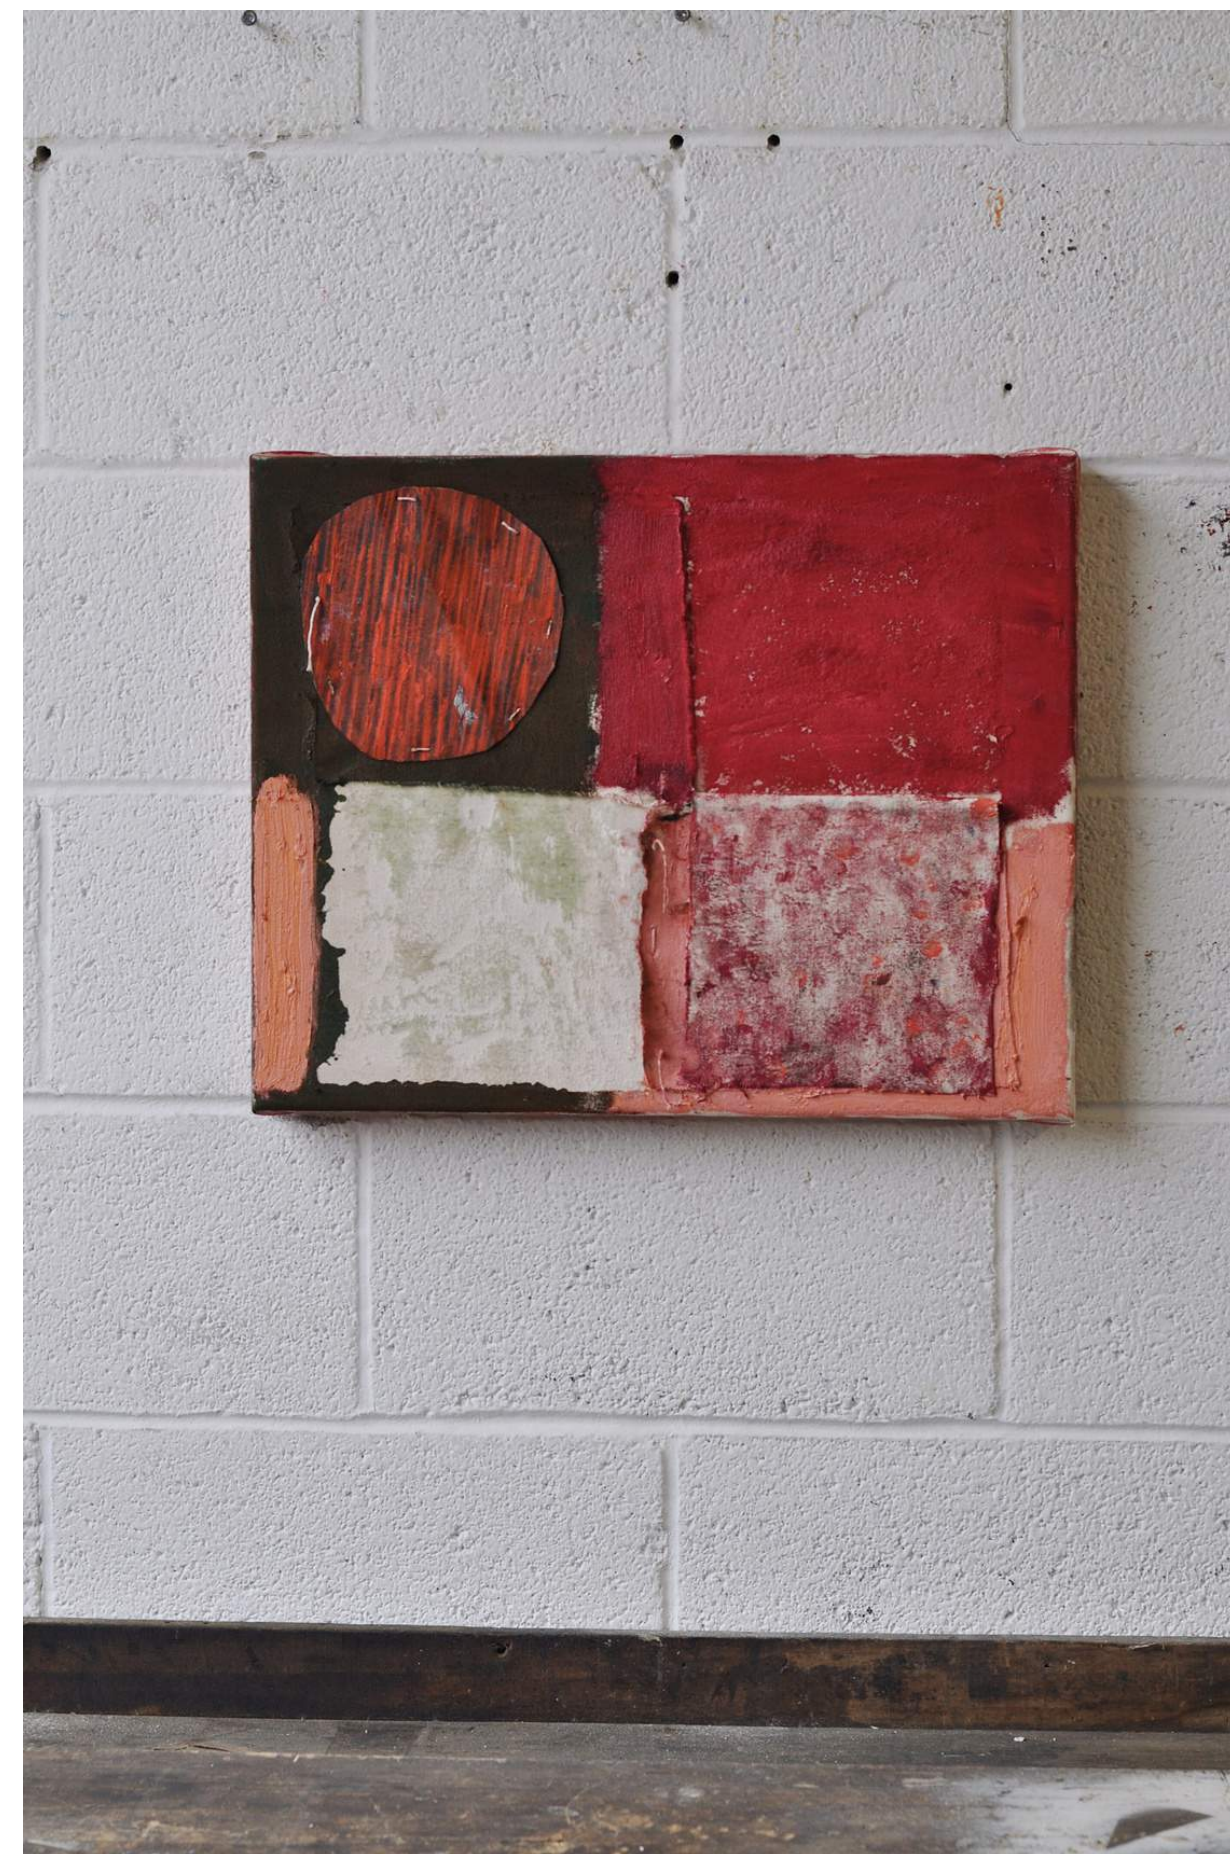

LANDSCAPE IN BLUE/GREEN/ORANGE #2

H 78.5in x W 96.5in x D 2in

oil on canvas, 2020

\$16,500

WESTERN

H 16in x W 20in x D 2in

oil + acrylic marker on torn + sewn canvas, 2022

\$1,800