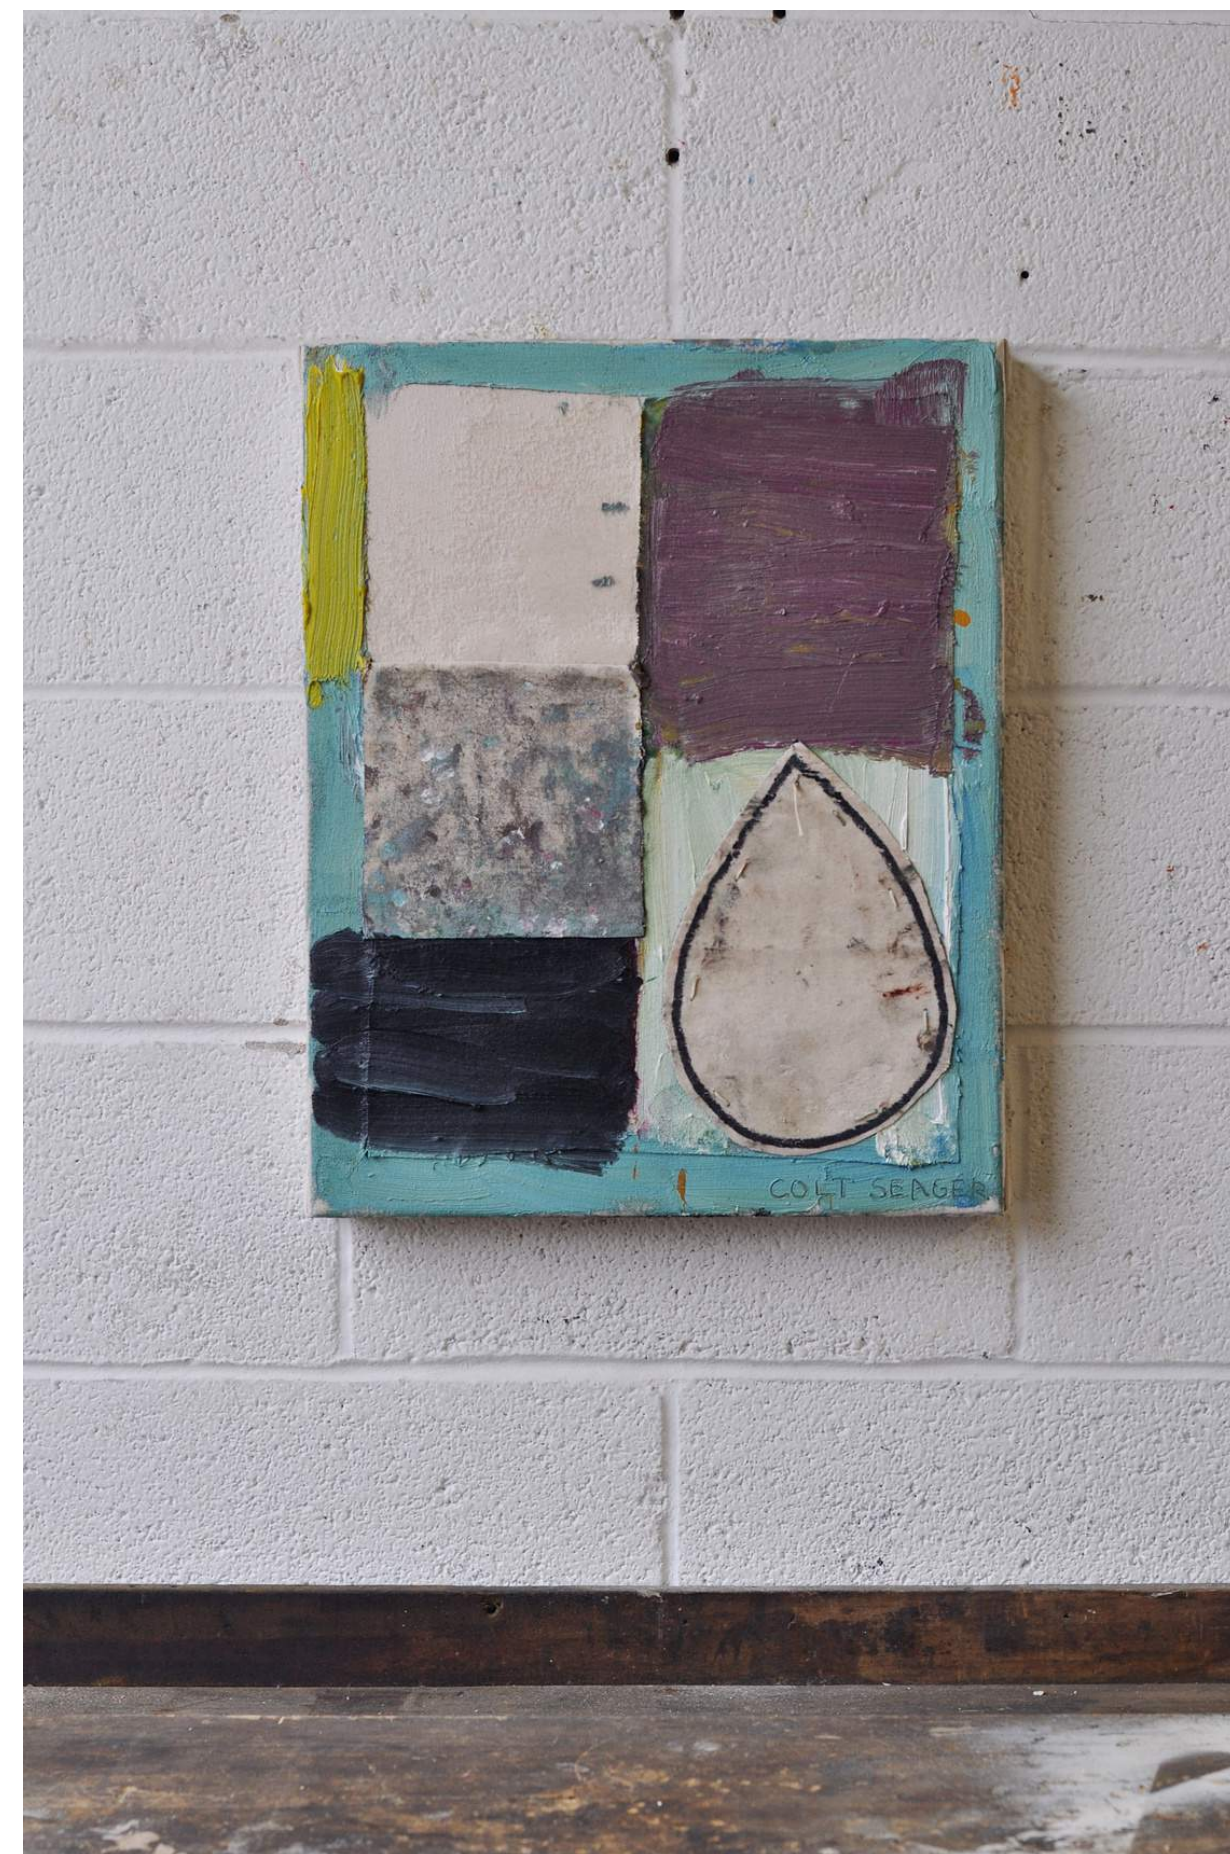

SEA GLASS

H 22in x W 18in x D 2in

oil on collaged canvas, 2022

\$2,000

OFFSHORE

H 20in x W 16in x D 2in

oil + acrylic marker on torn + sewn canvas, 2022

\$1,800