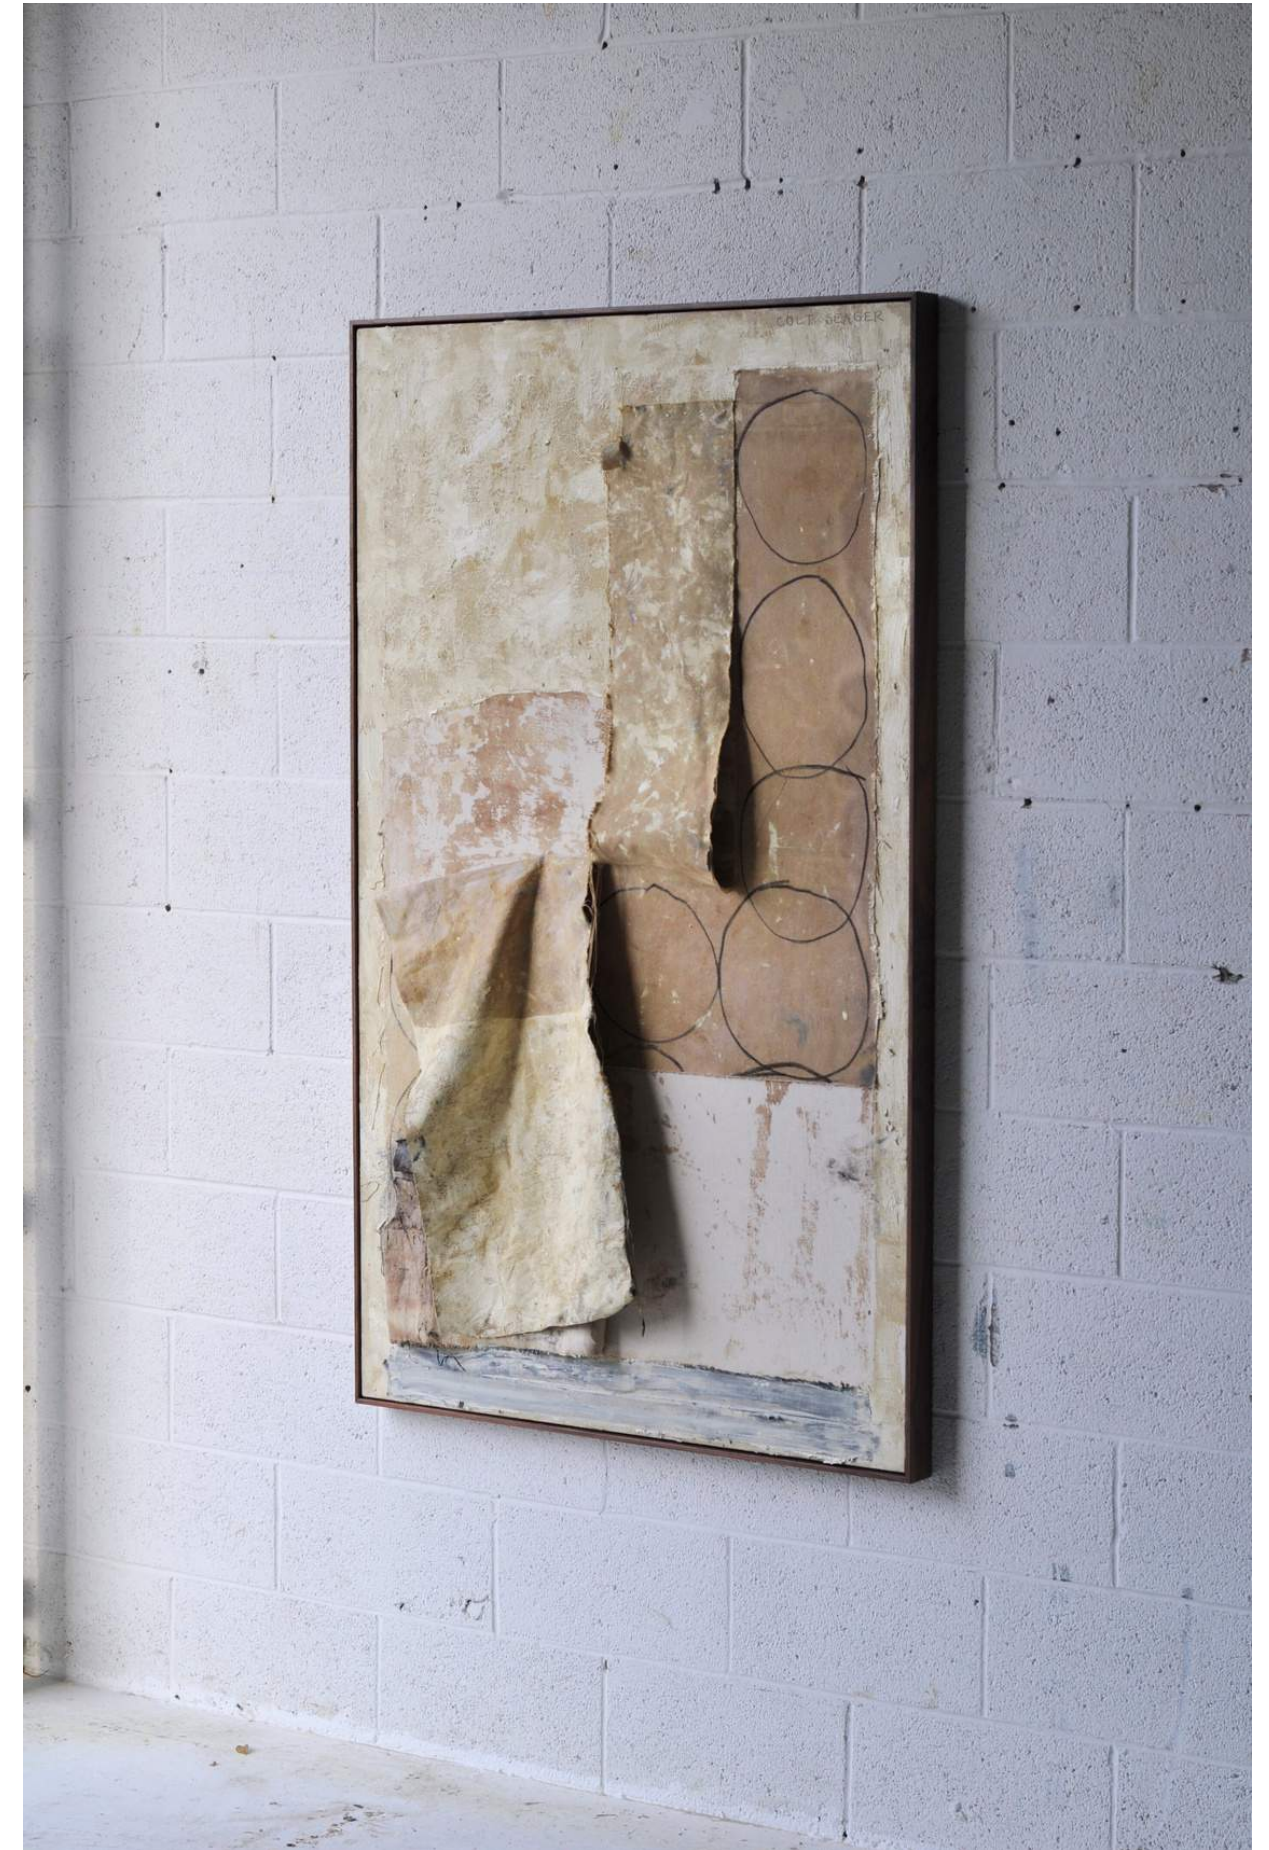

TORN CIRCLES (FIVE)

H 60in x W 36in x D 2in

oil on collaged and torn canvas, framed in walnut, 2021

$6,800