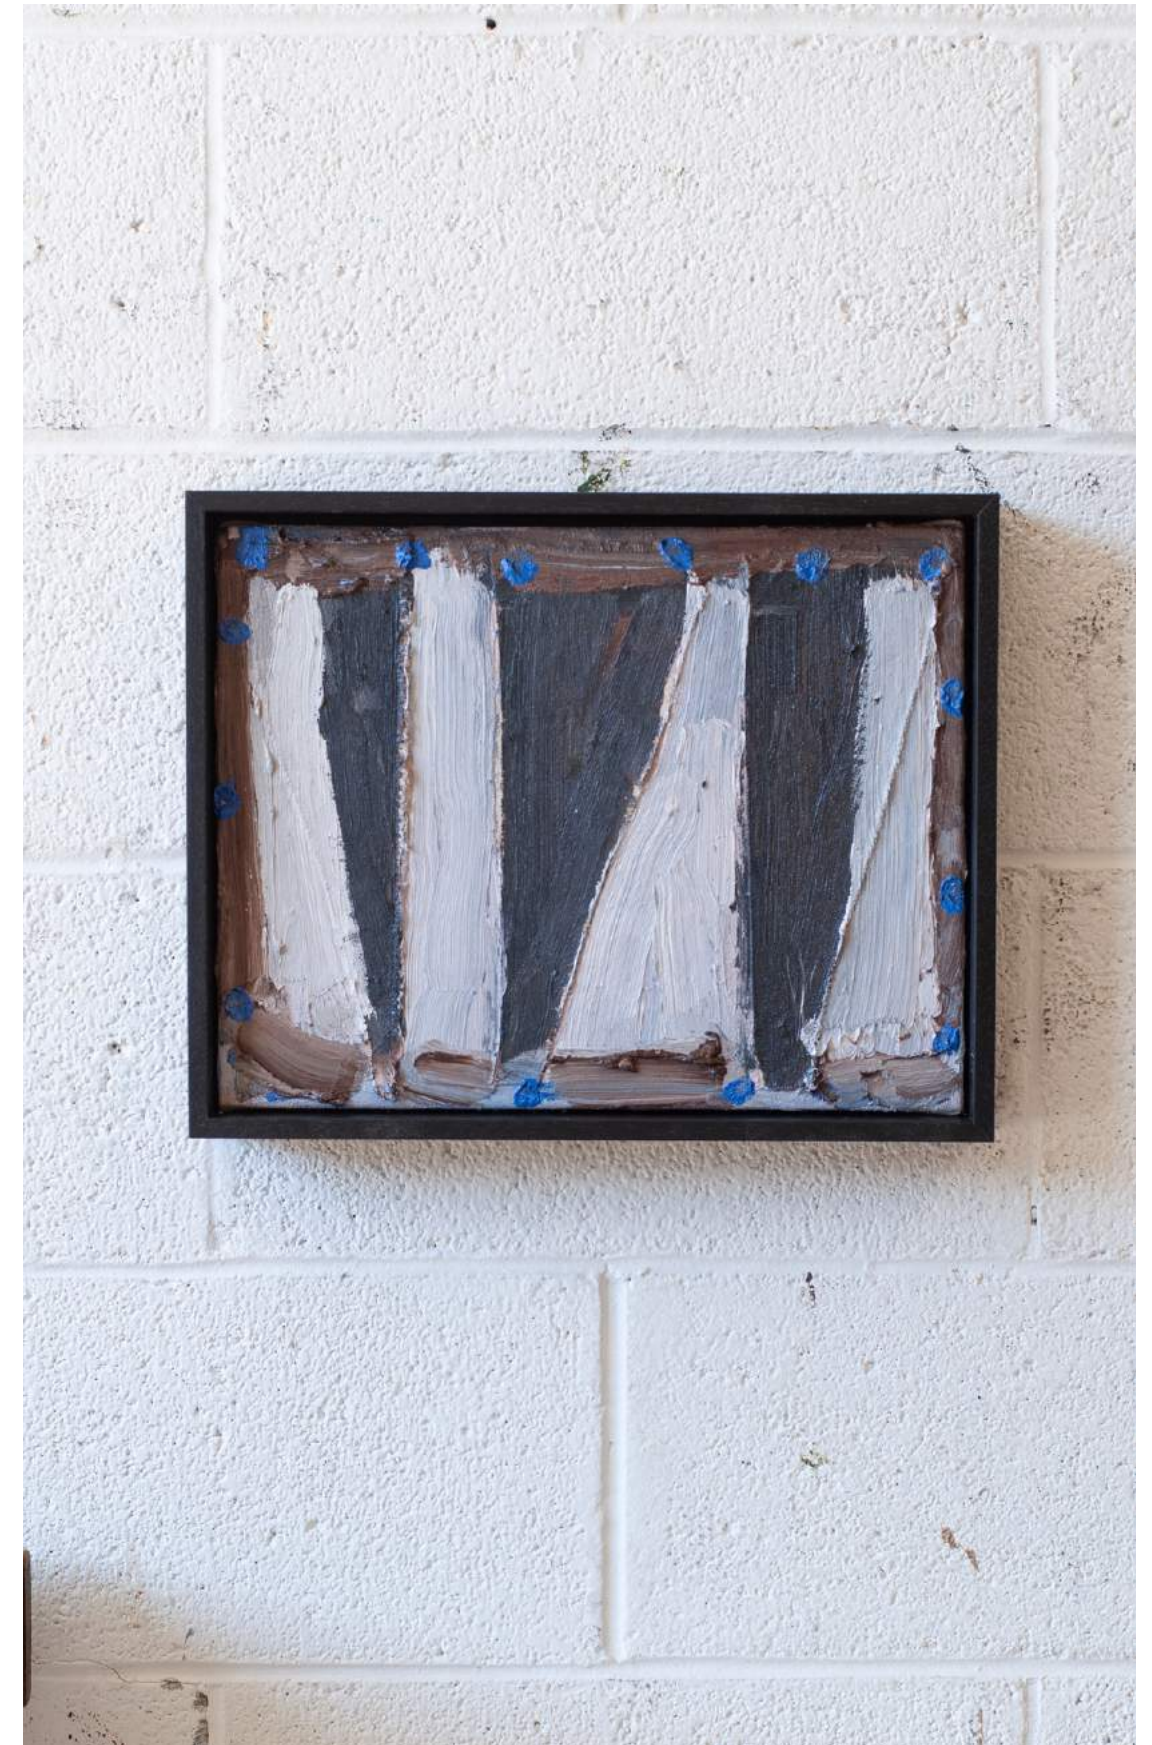

WINTER FOG #1

W 15in x H 12n x D 2in (framed)

oil on collaged canvas, framed in black, 2024

$1,600