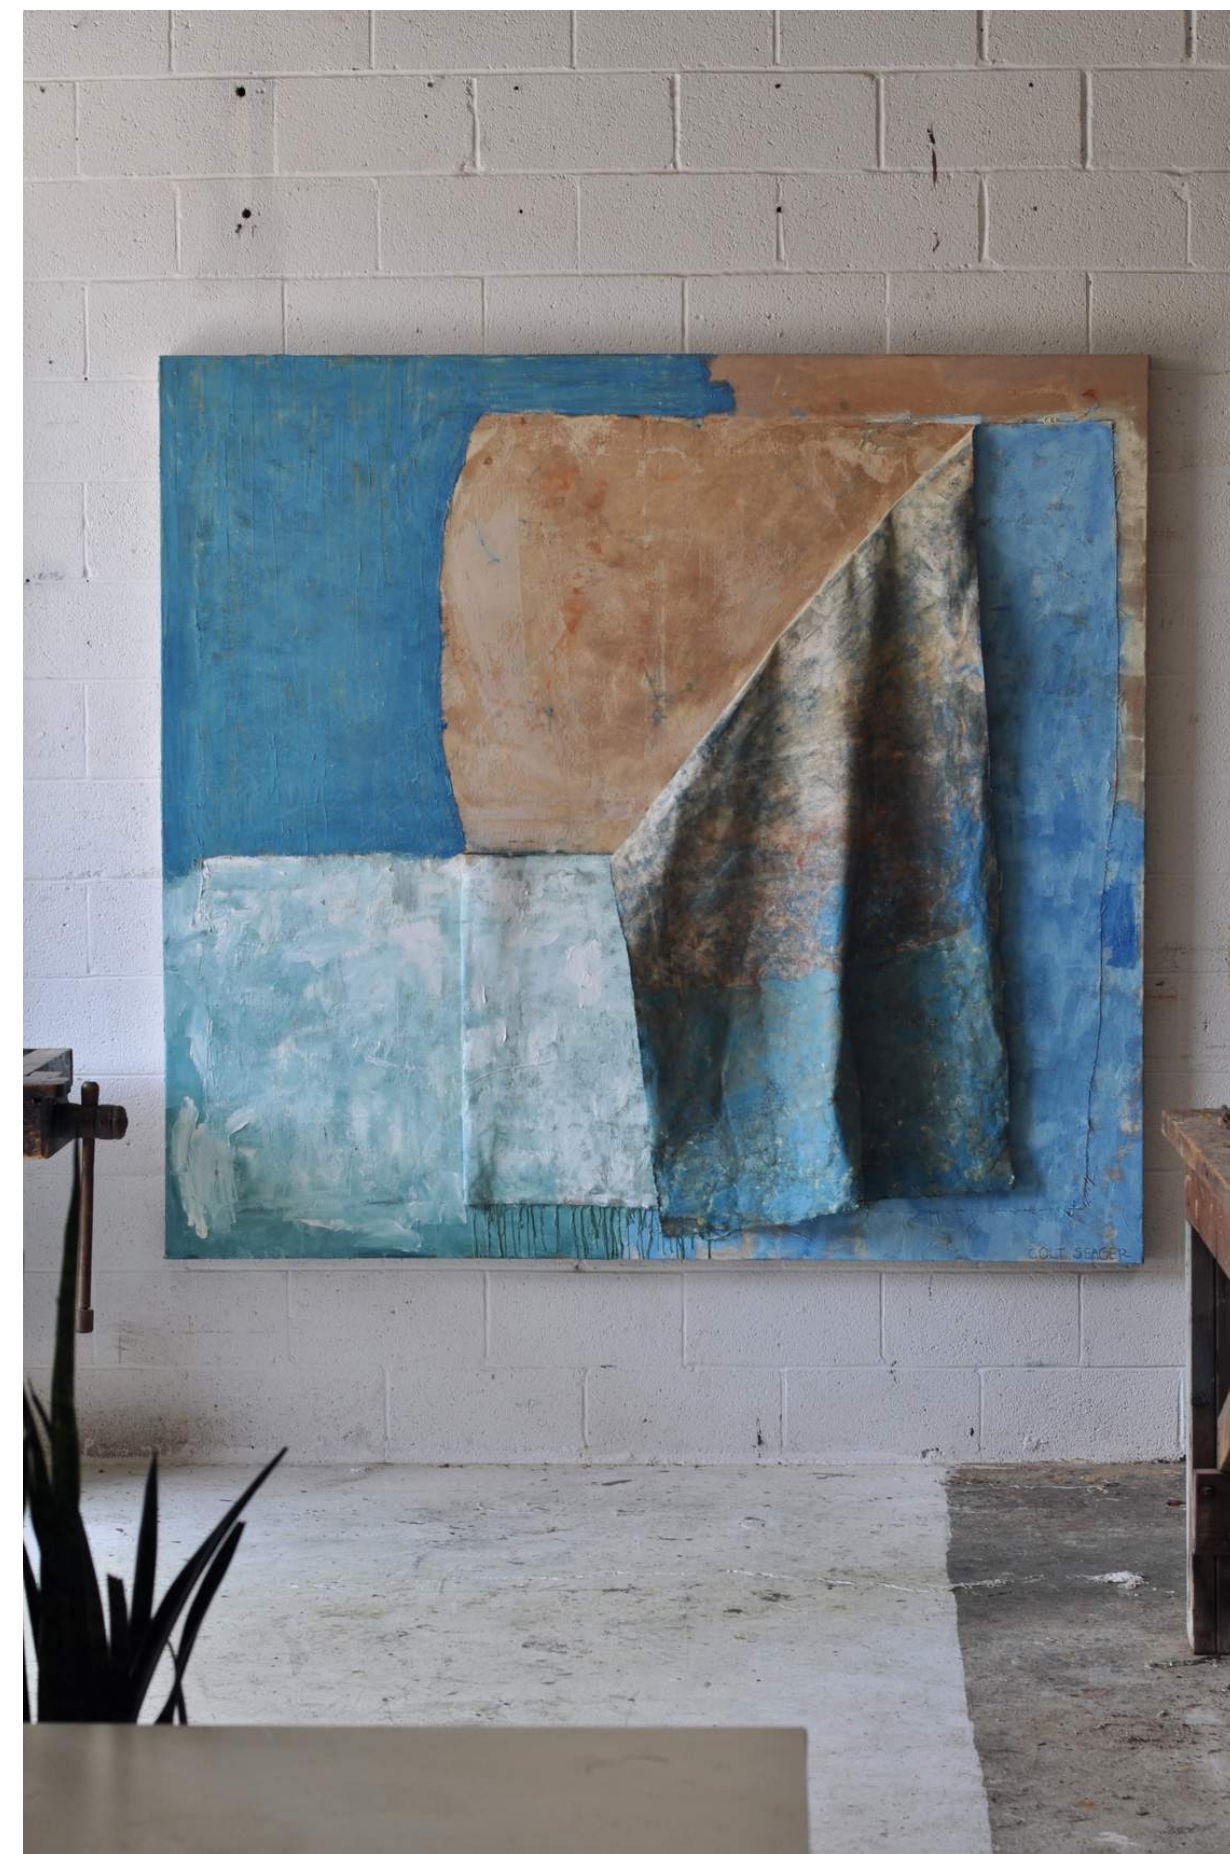

TORN#4

H 72in x W 78 x D 2in

oil on collaged and torn canvas, 2021

$16,000