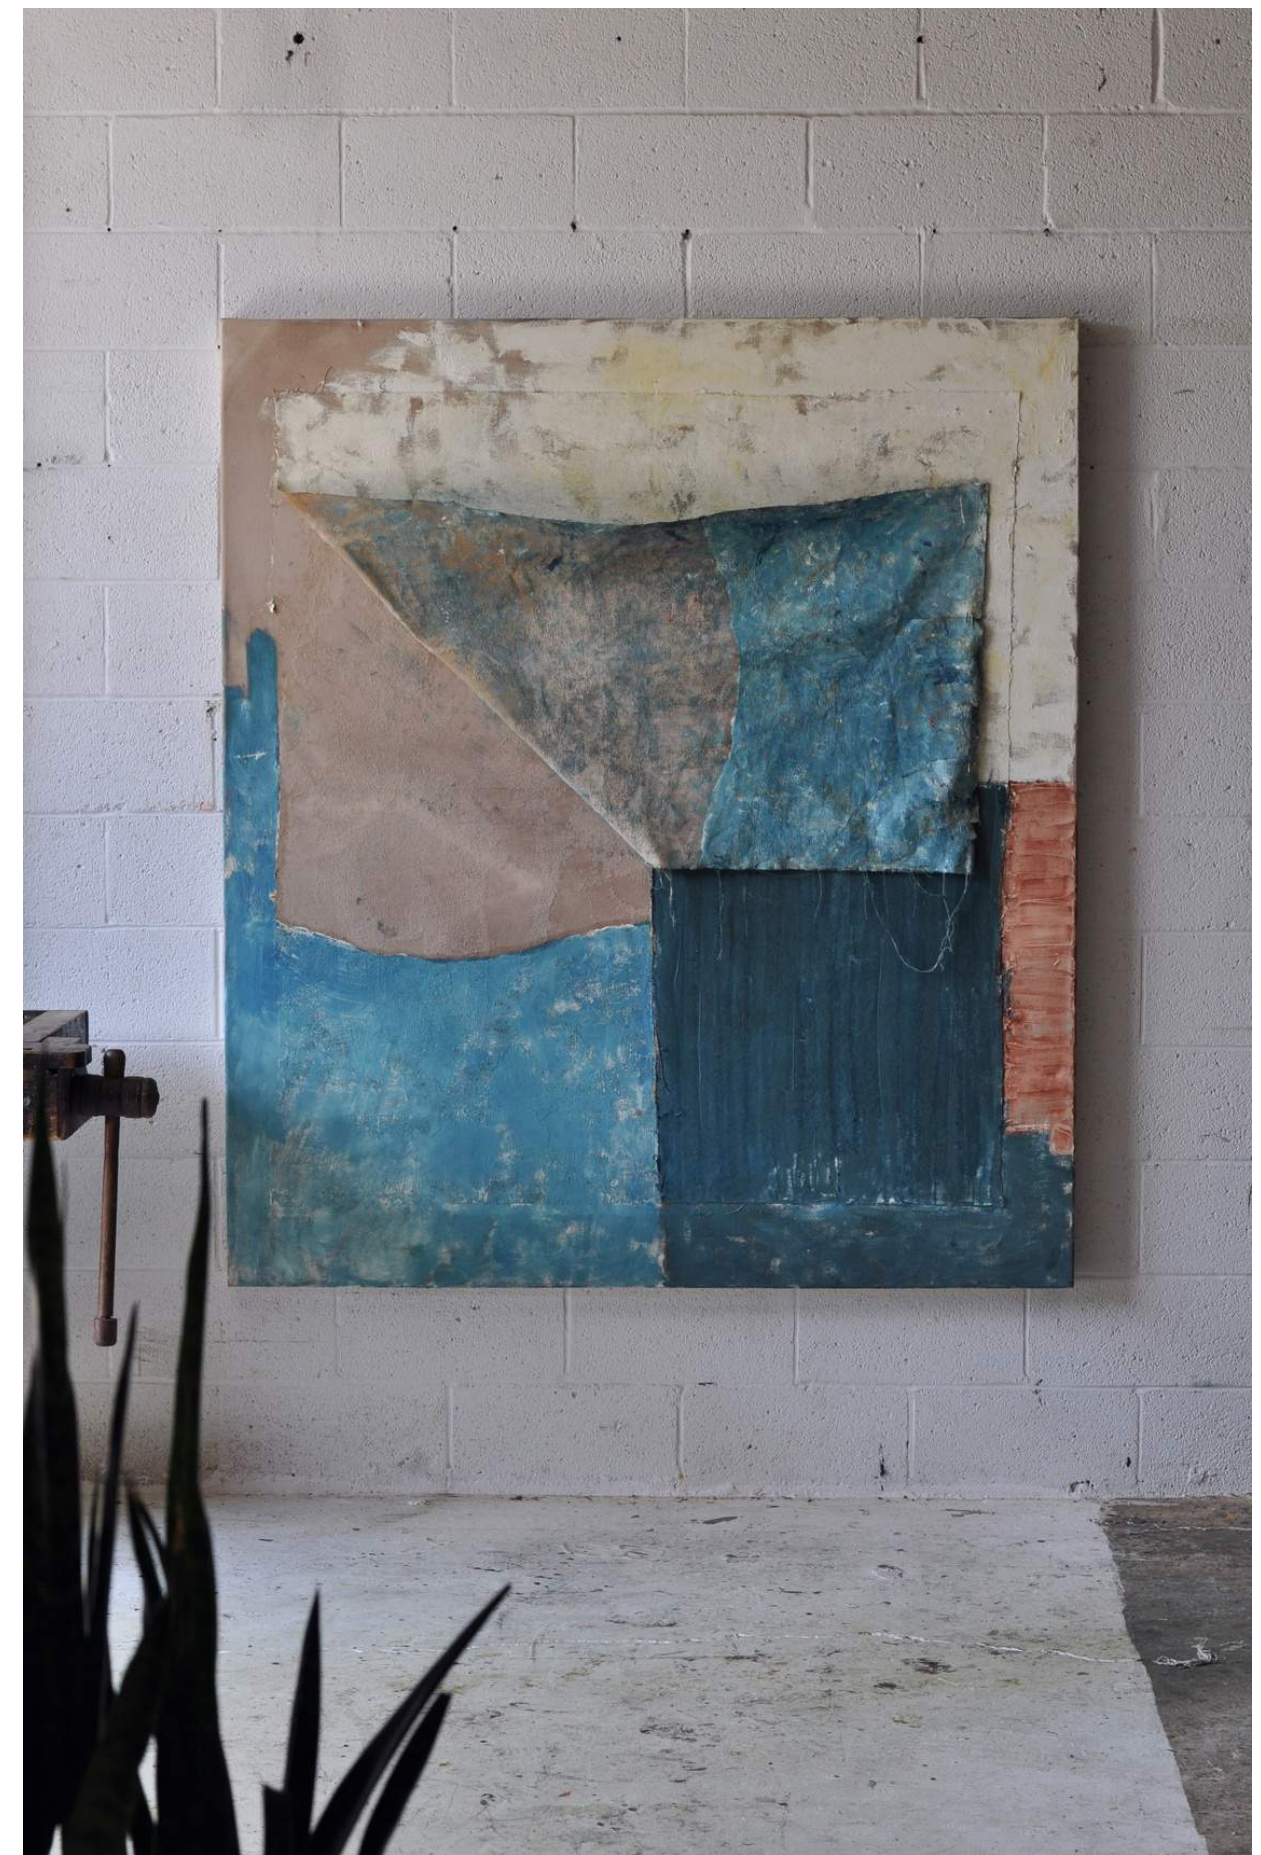

TORN#4

H 72in x W 78 x D 2in

oil on collaged and torn canvas, 2021

\$16,000

TORN #6

H 66in x W 58in x D 2in

oil and glue on collaged, torn, + sewn canvas, 2021

\$10,800