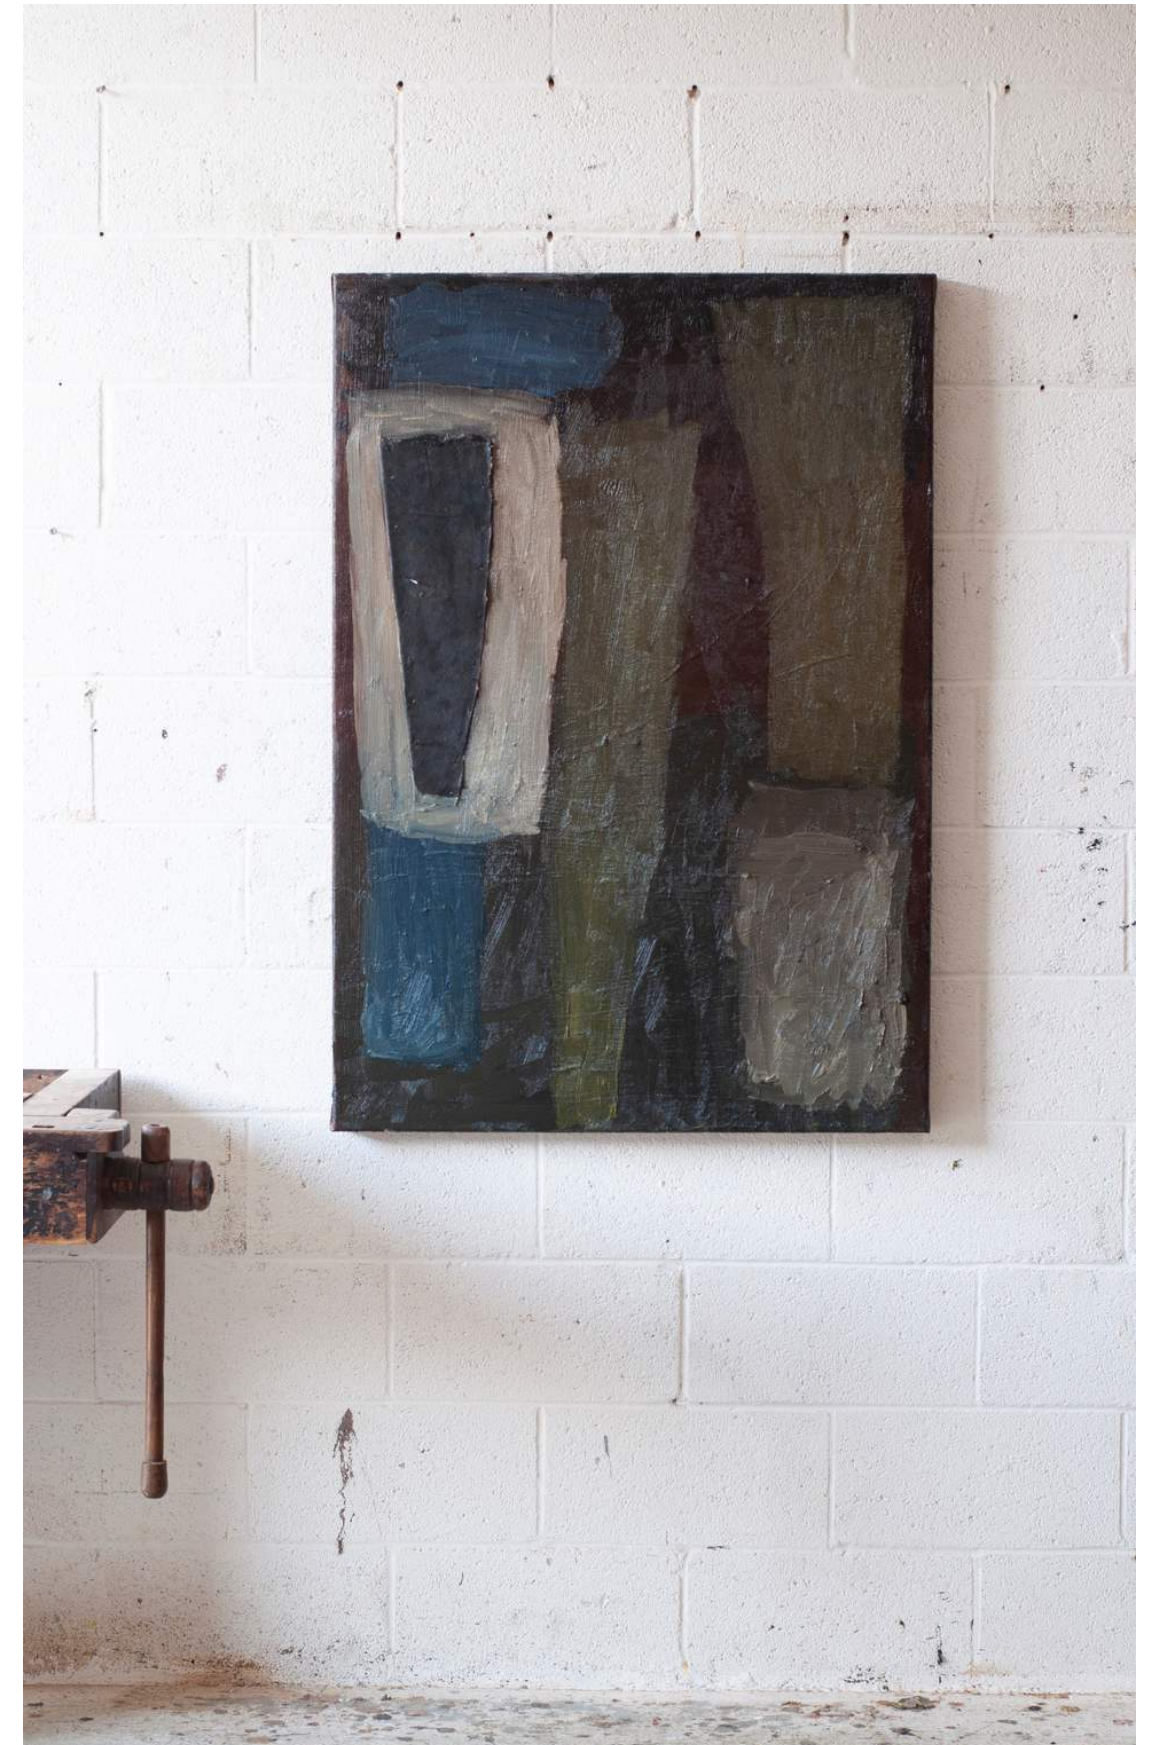

FOREST STONE

H 46in x W 32in x D 2in

oil on sewn canvas, 2024

$6,000