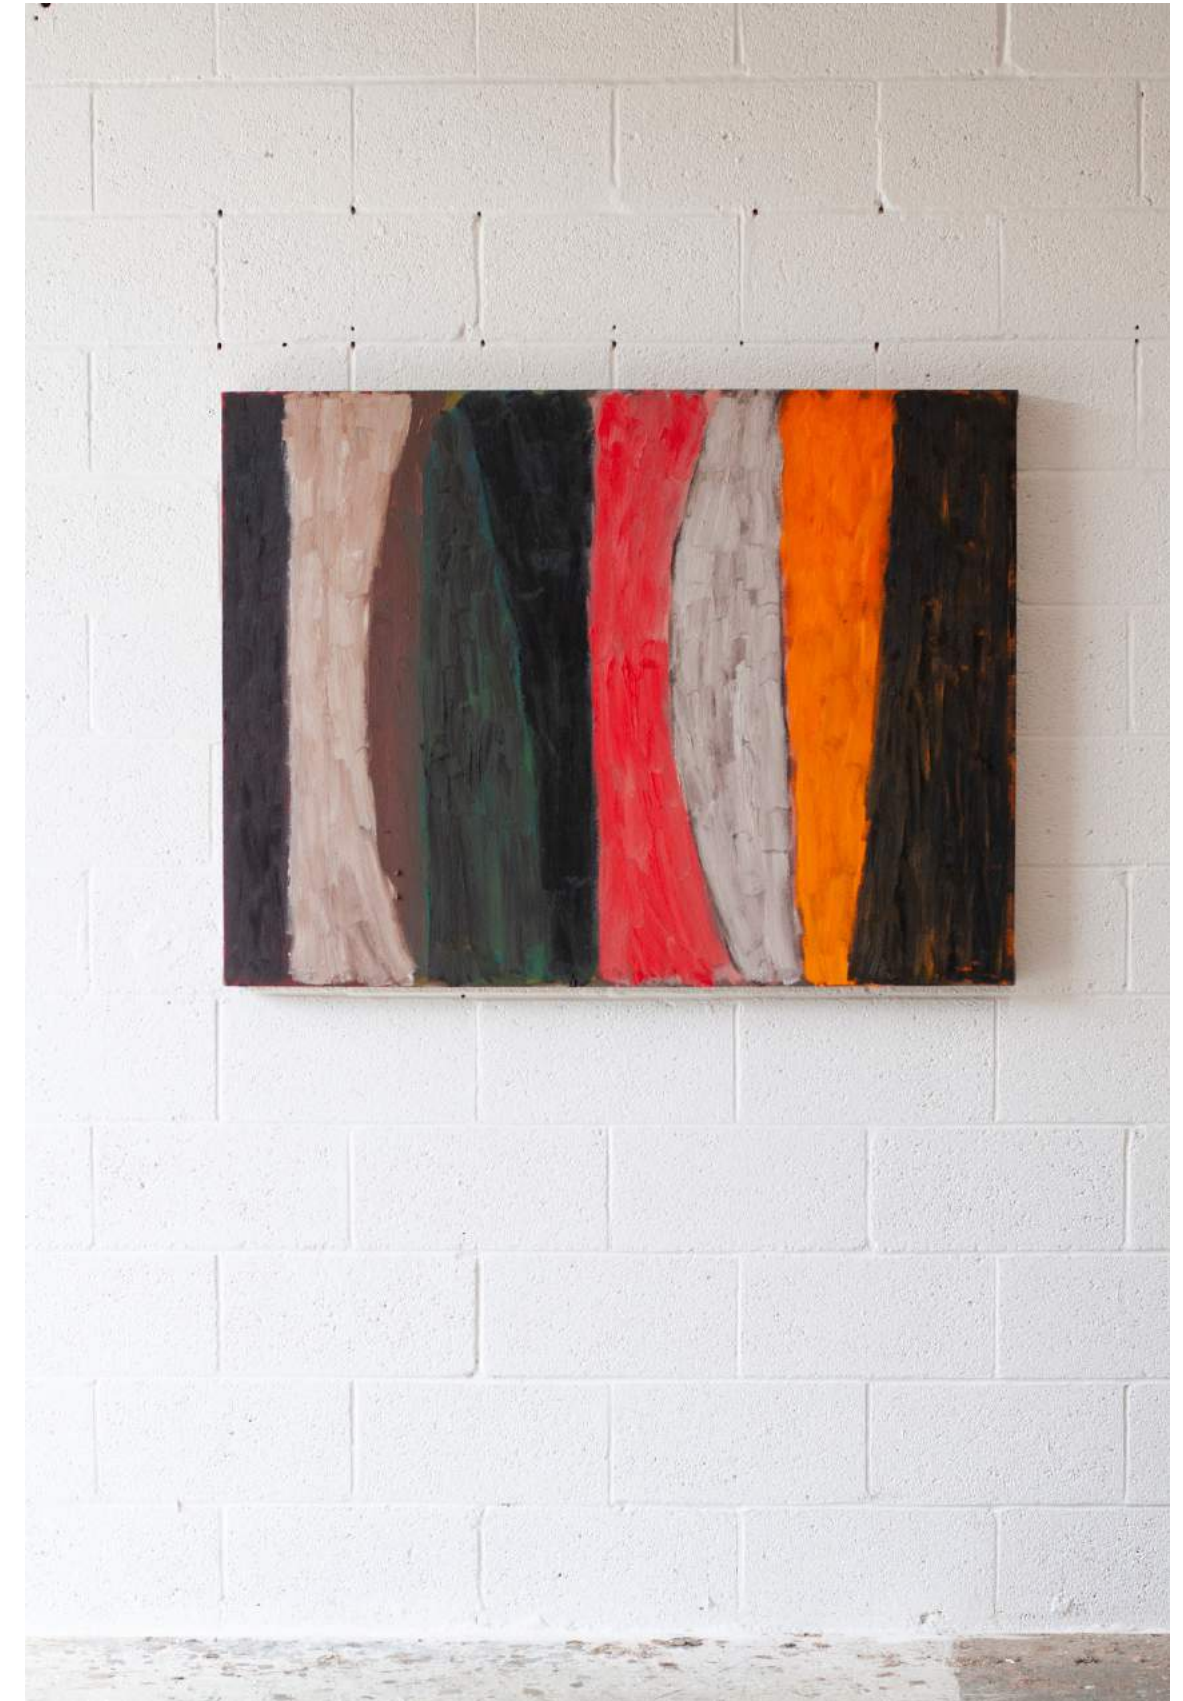

UNTITLED (SUNBURST)

H 48in x W 36in x D 1.5in

oil on canvas, black artist frame, 2024

$5,800