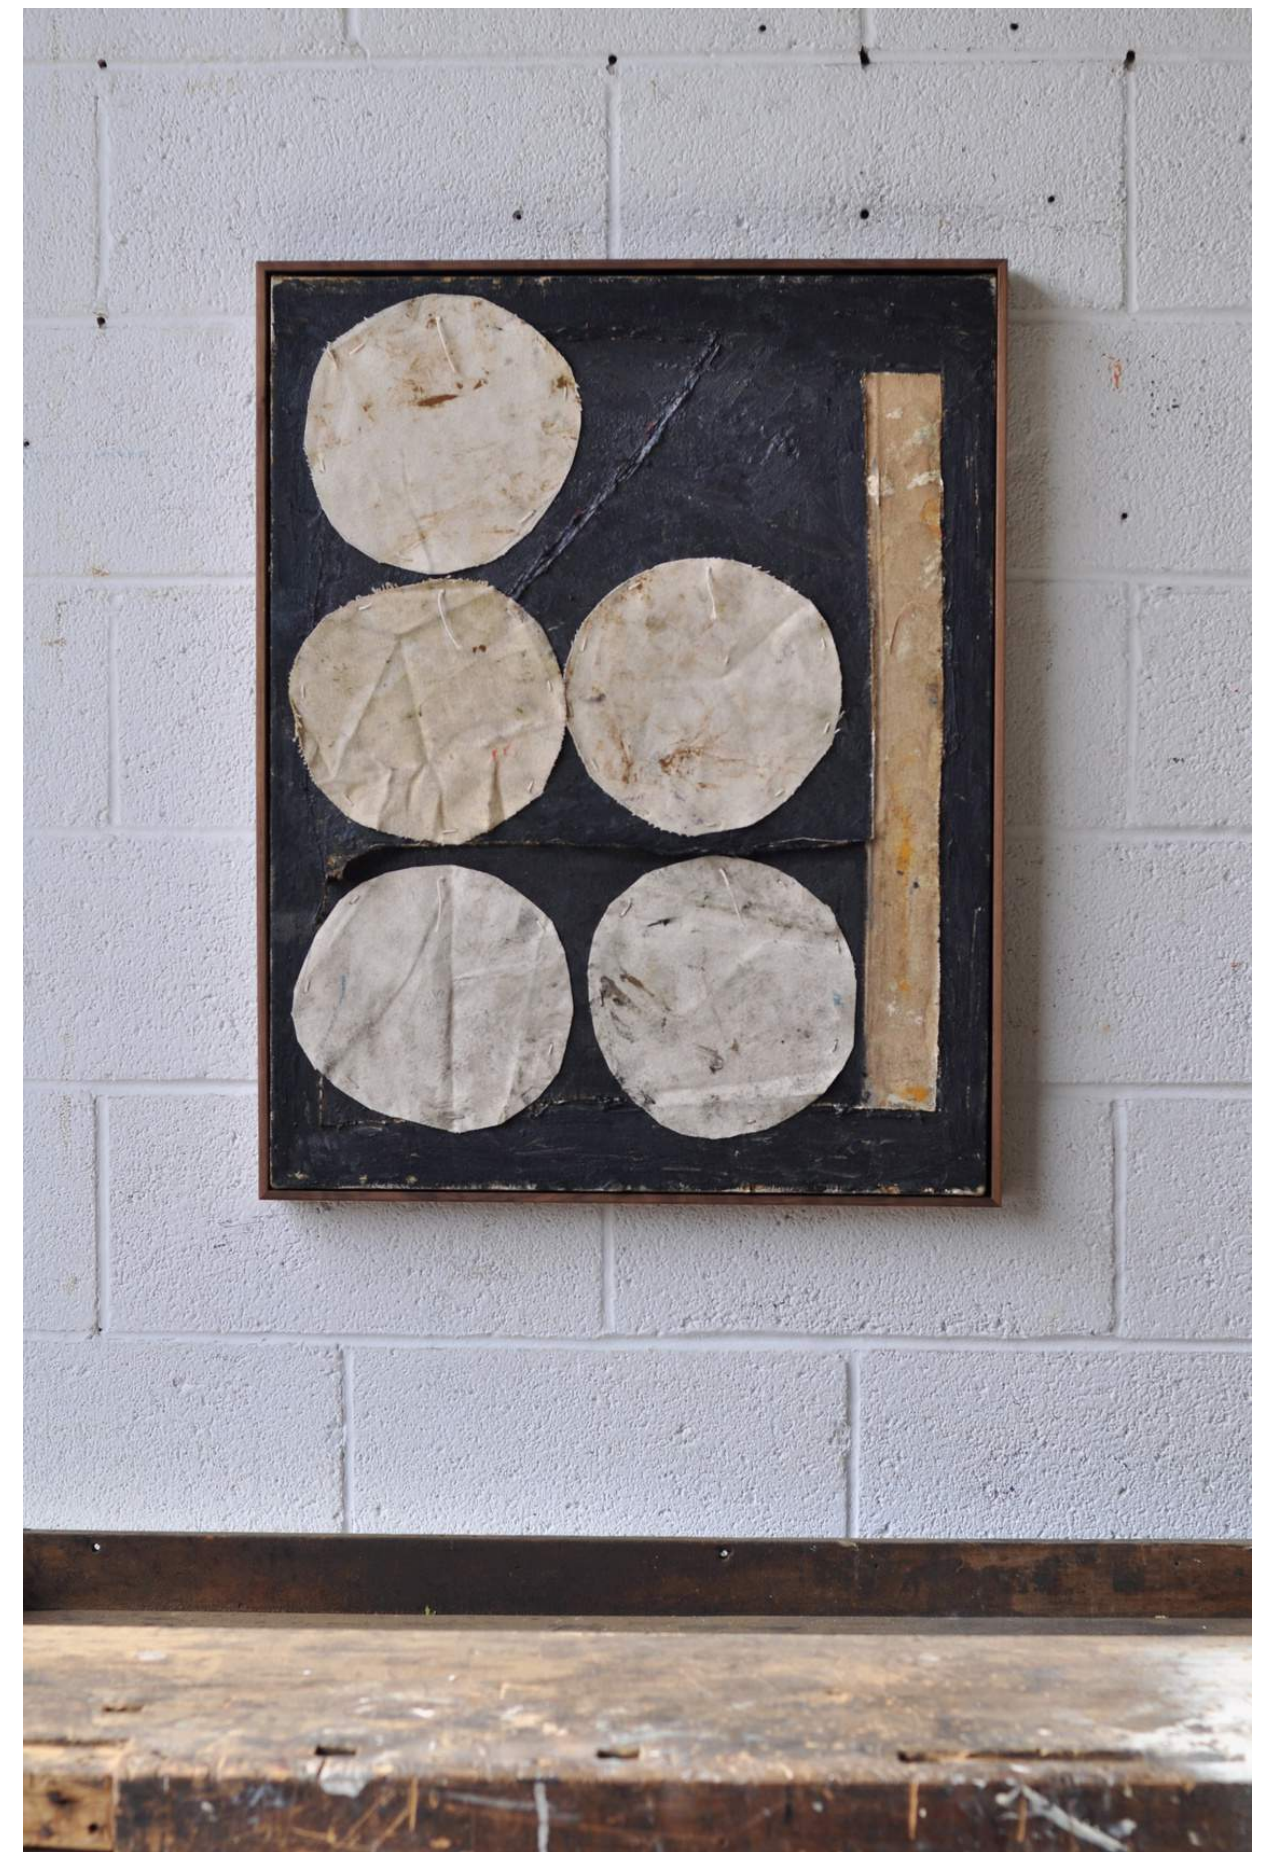

SHAPE #4

H 33in x W 27.5in x D 2in

oil on sewn canvas, 2022

\$3,200

FIVE CIRCLES

H 28in x W 22in x D 2in

oil on sewn canvas, framed in walnut, 2022

\$2,800