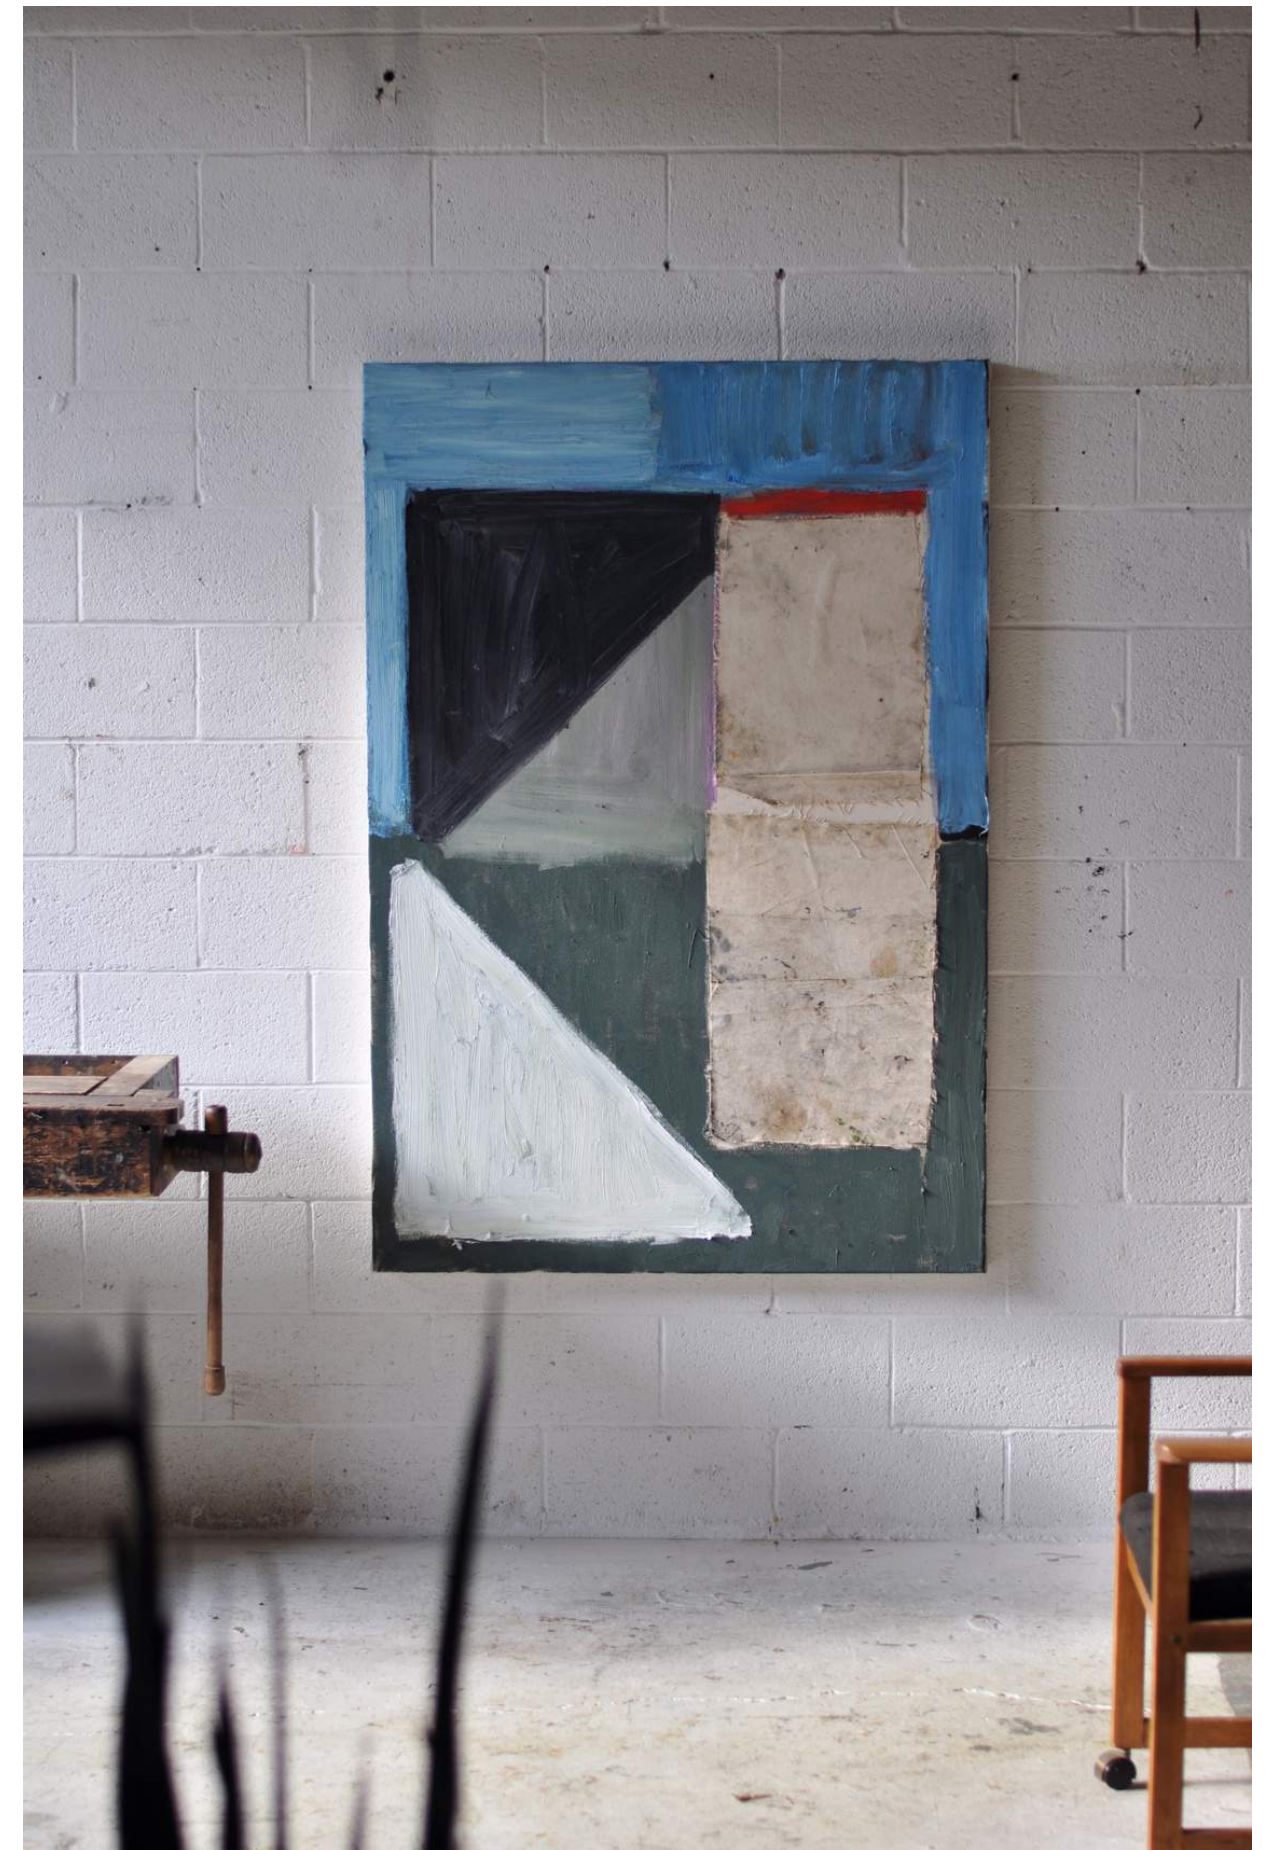

RIVER EDGE

H 19in x W 22in x D 2in

oil on canvas, 2023

\$2,200

RAINFALL

H 48in x W 40.5in x D 2in

oil on collaged canvas, 2021

\$6,500

RIDGE #1

H 60in x W 40in x D 2in

oil on collaged canvas, 2022

\$6,800

RIDGE #2

H 60in x W 40in x D 2in

oil on collaged canvas, 2022

\$6,800