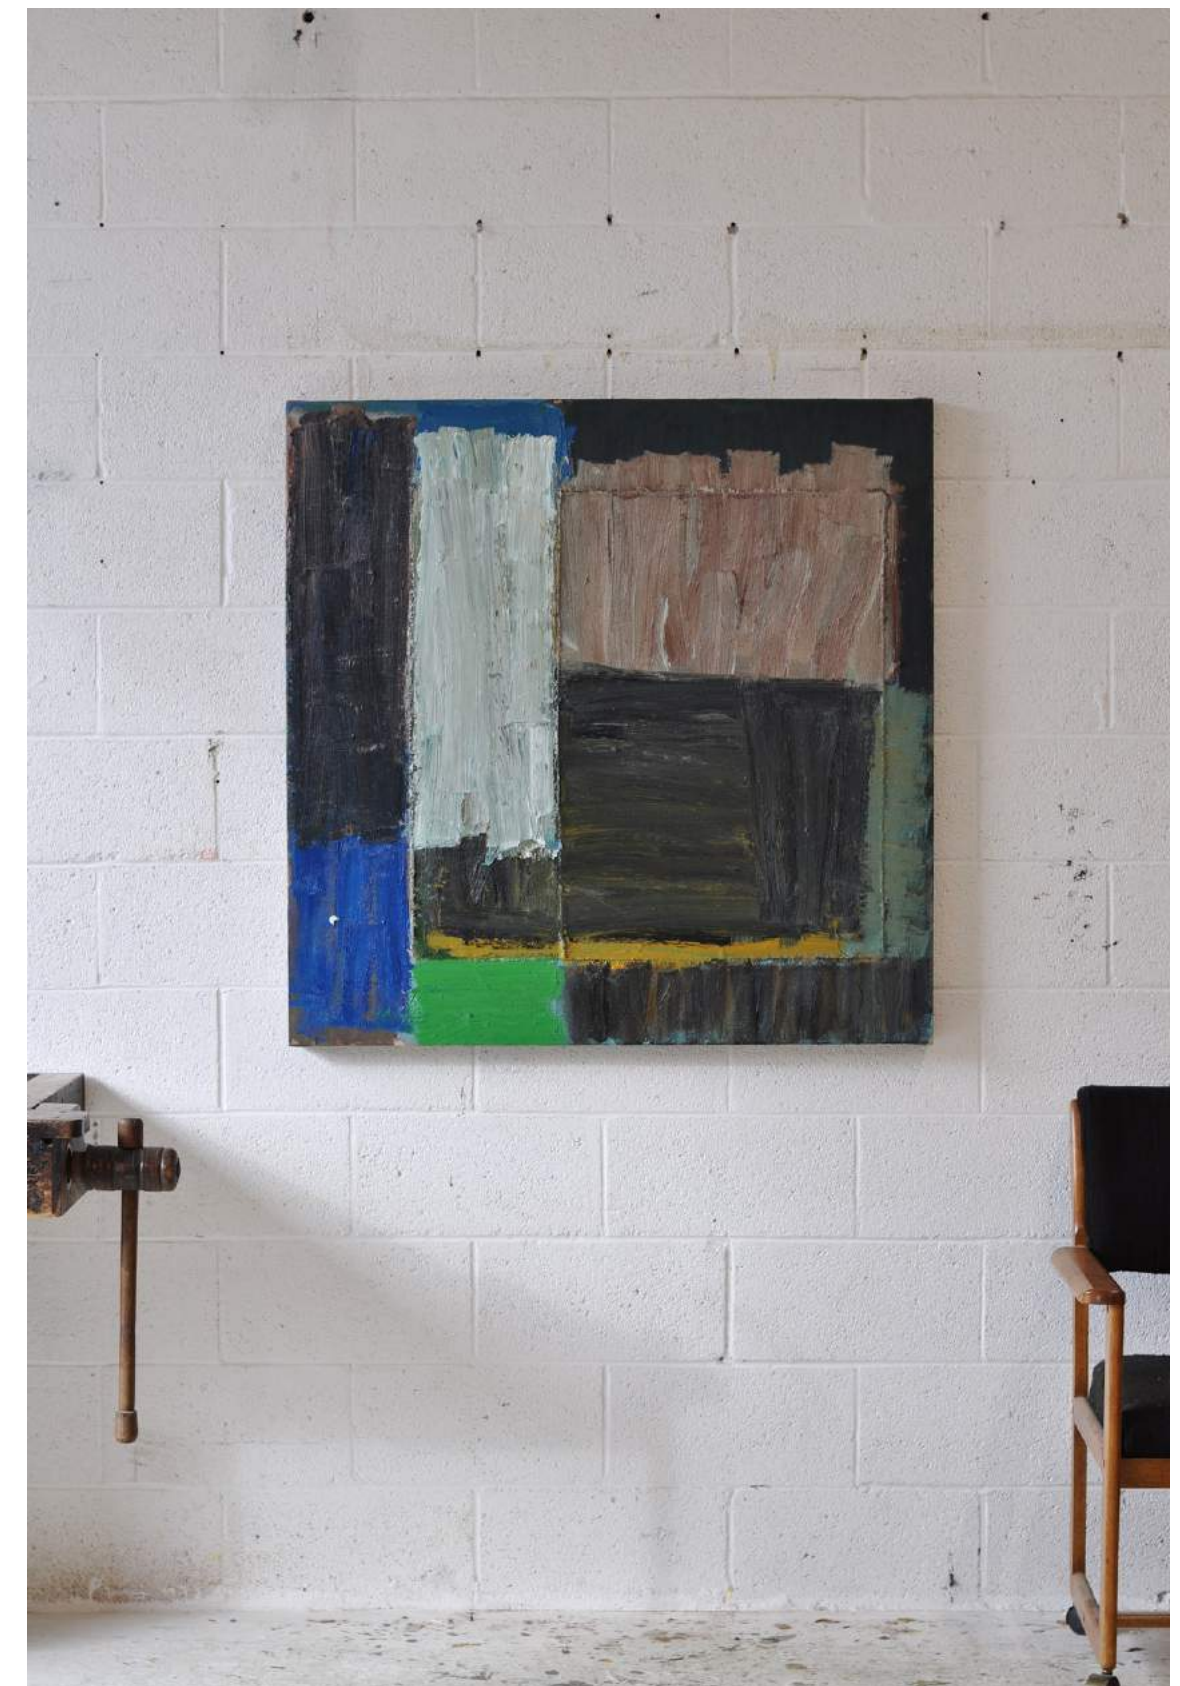

RIVER EDGE

H 19in x W 22in x D 2in

oil on canvas, 2023

\$2,200

RAINFALL

H 48in x W 40.5in x D 2in

oil on collaged canvas, 2021

\$6,500

RIDGE #1

H 60in x W 40in x D 2in

oil on collaged canvas, 2022

\$6,800

RIDGE #2

H 60in x W 40in x D 2in

oil on collaged canvas, 2022

\$6,800