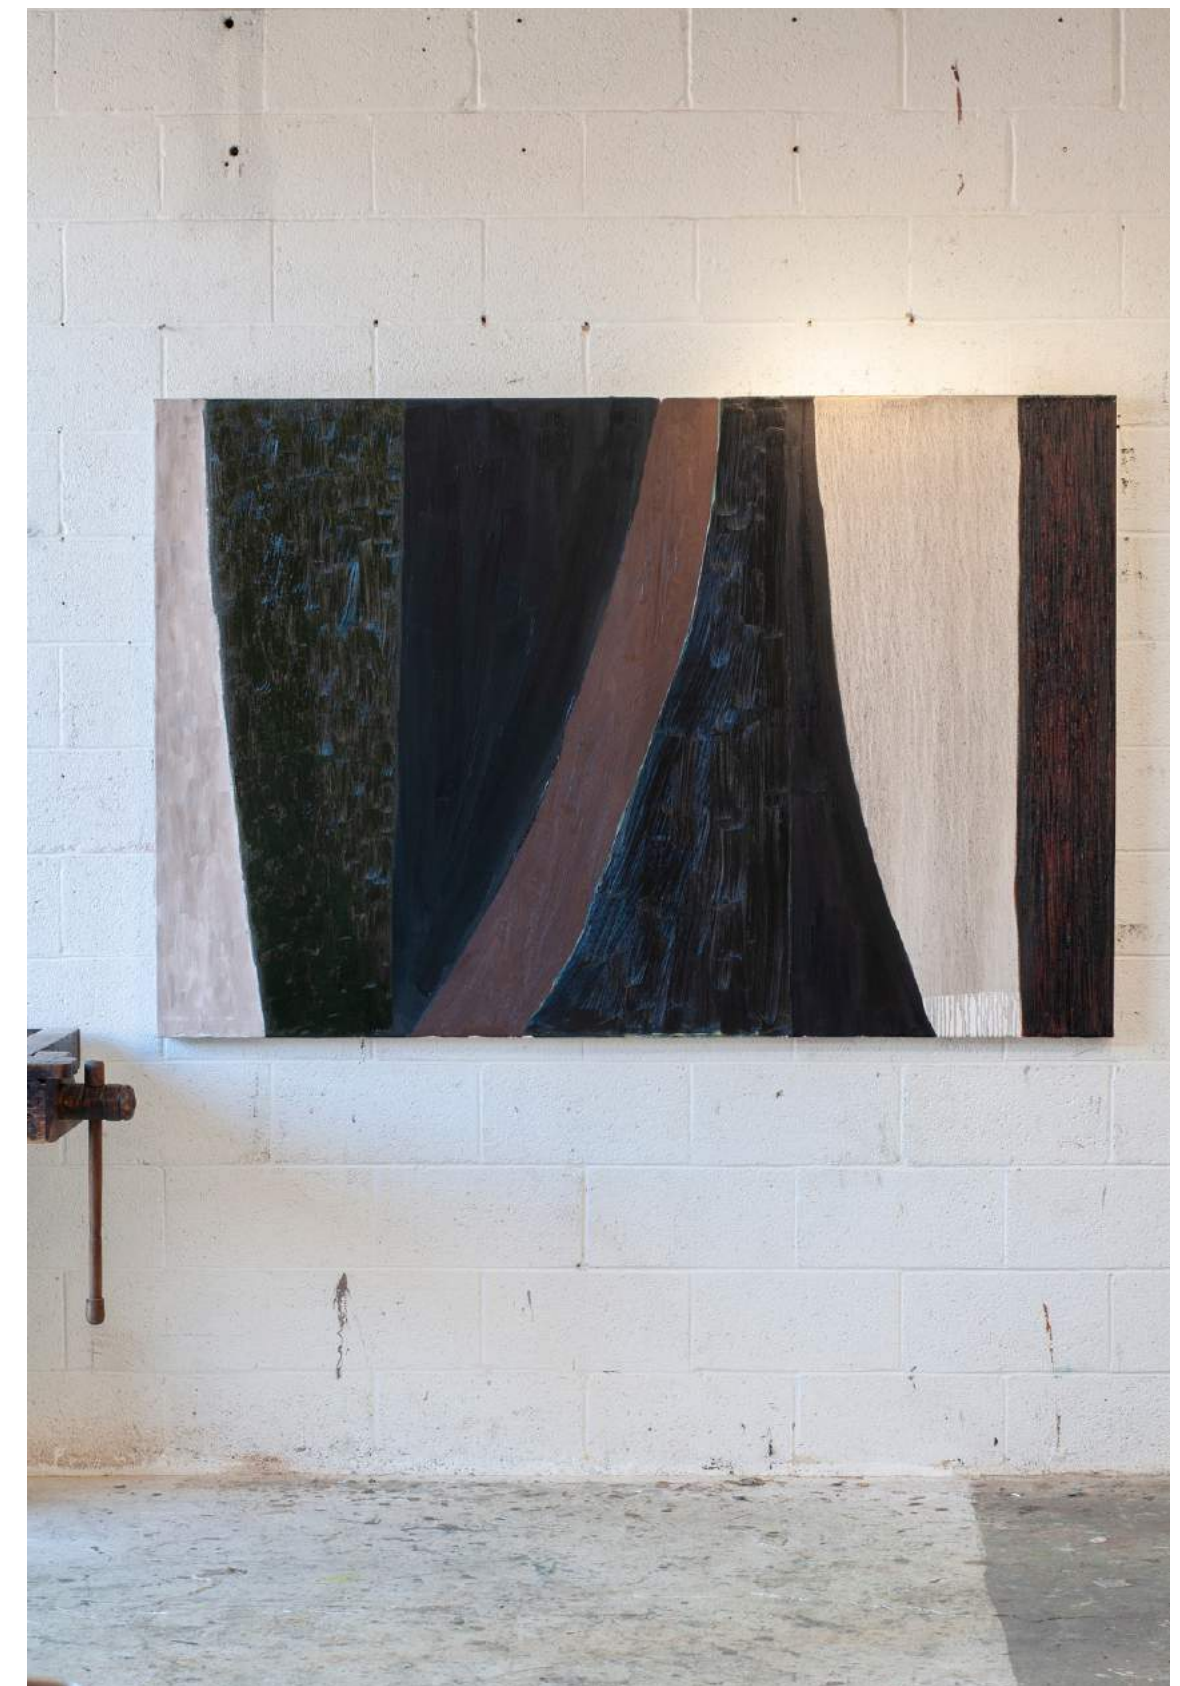

RIVER WIND

H 48in x W 72in x D 1.5in

oil on canvas, 2023

\$10,000

MIRROR-POND

H 48in x W 72in x D 1.5in

oil on canvas, 2023

\$10,000