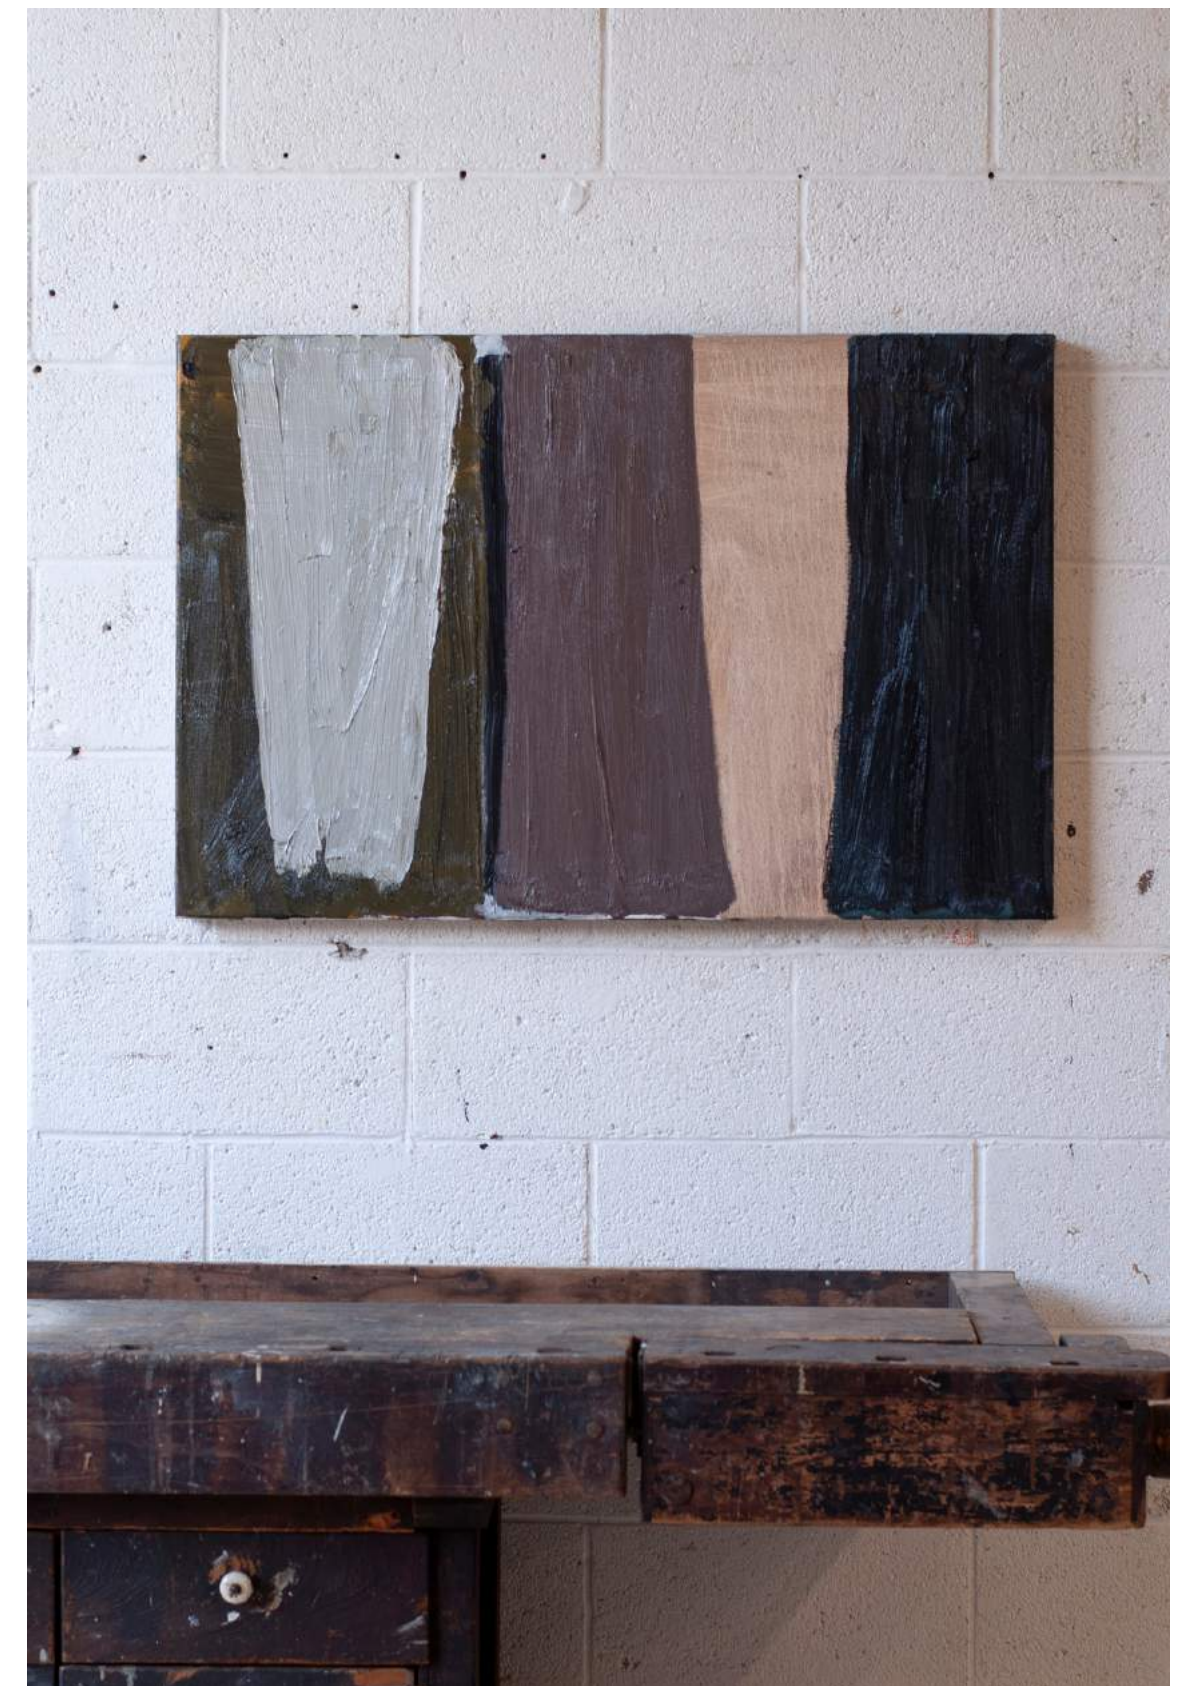

PALE FOREST TREE #1

H 18in x W 24in x D 1.25in

oil on canvas, framed in black floater, 2024

\$2,900

PILLAR #4

H 24in x W 36in x D 1.5in

oil on canvas, 2023

\$4,200