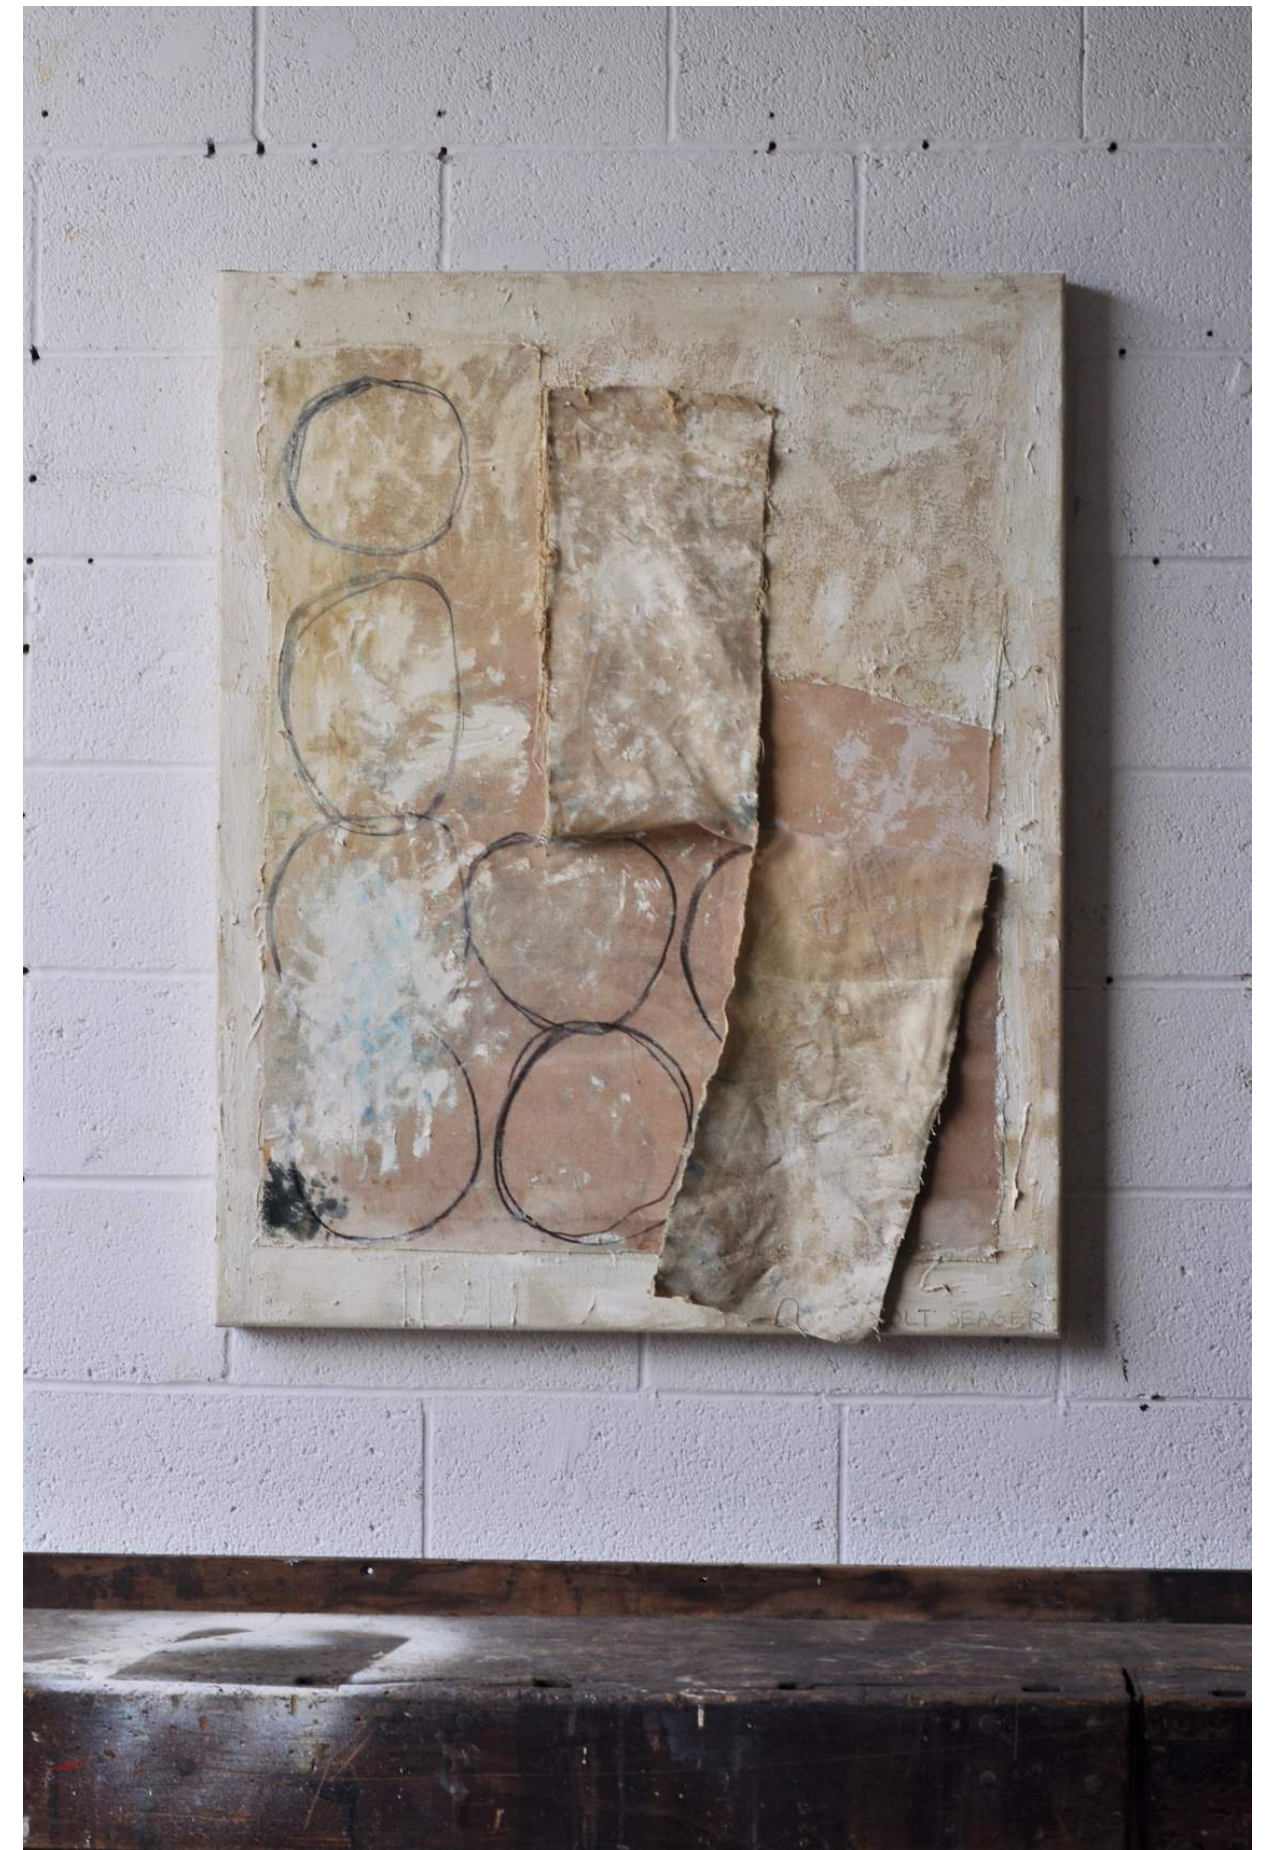

DAWN HORIZON #1

H 78in x W 64in x D 2in

oil, graphite, + charcoal on collaged canvas, 2020

\$13,200

LANDSCAPE IN BLUE/GREEN/ORANGE #2

H 73.5in x W 73.5in x D 2in (diptych)

oil on canvas, 2020

\$14,200