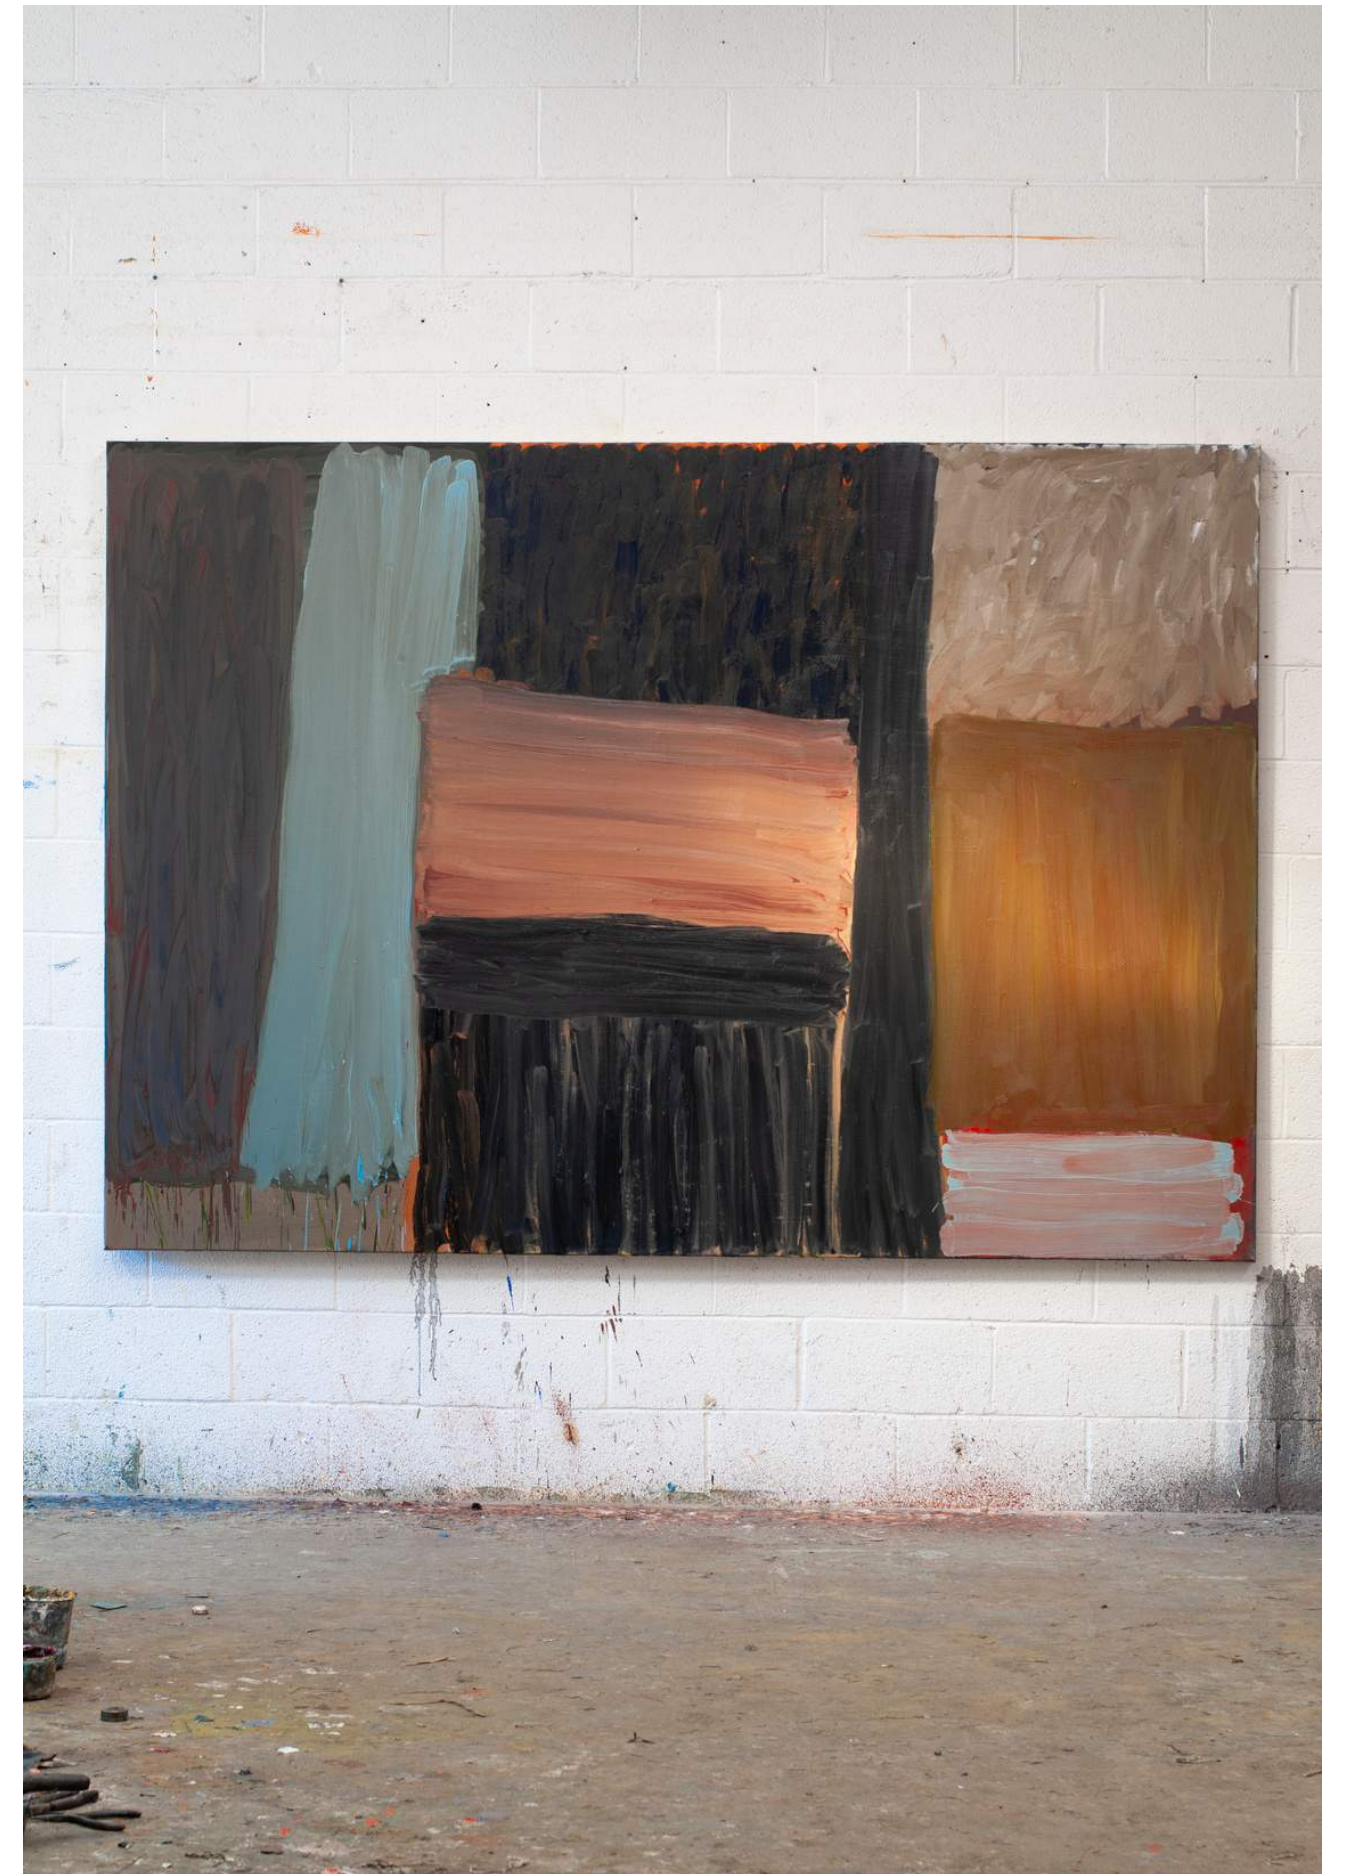

DIM EVENING SUN

H 68in x W 96.5in x D 2in

oil on canvas, 2023

$16,500