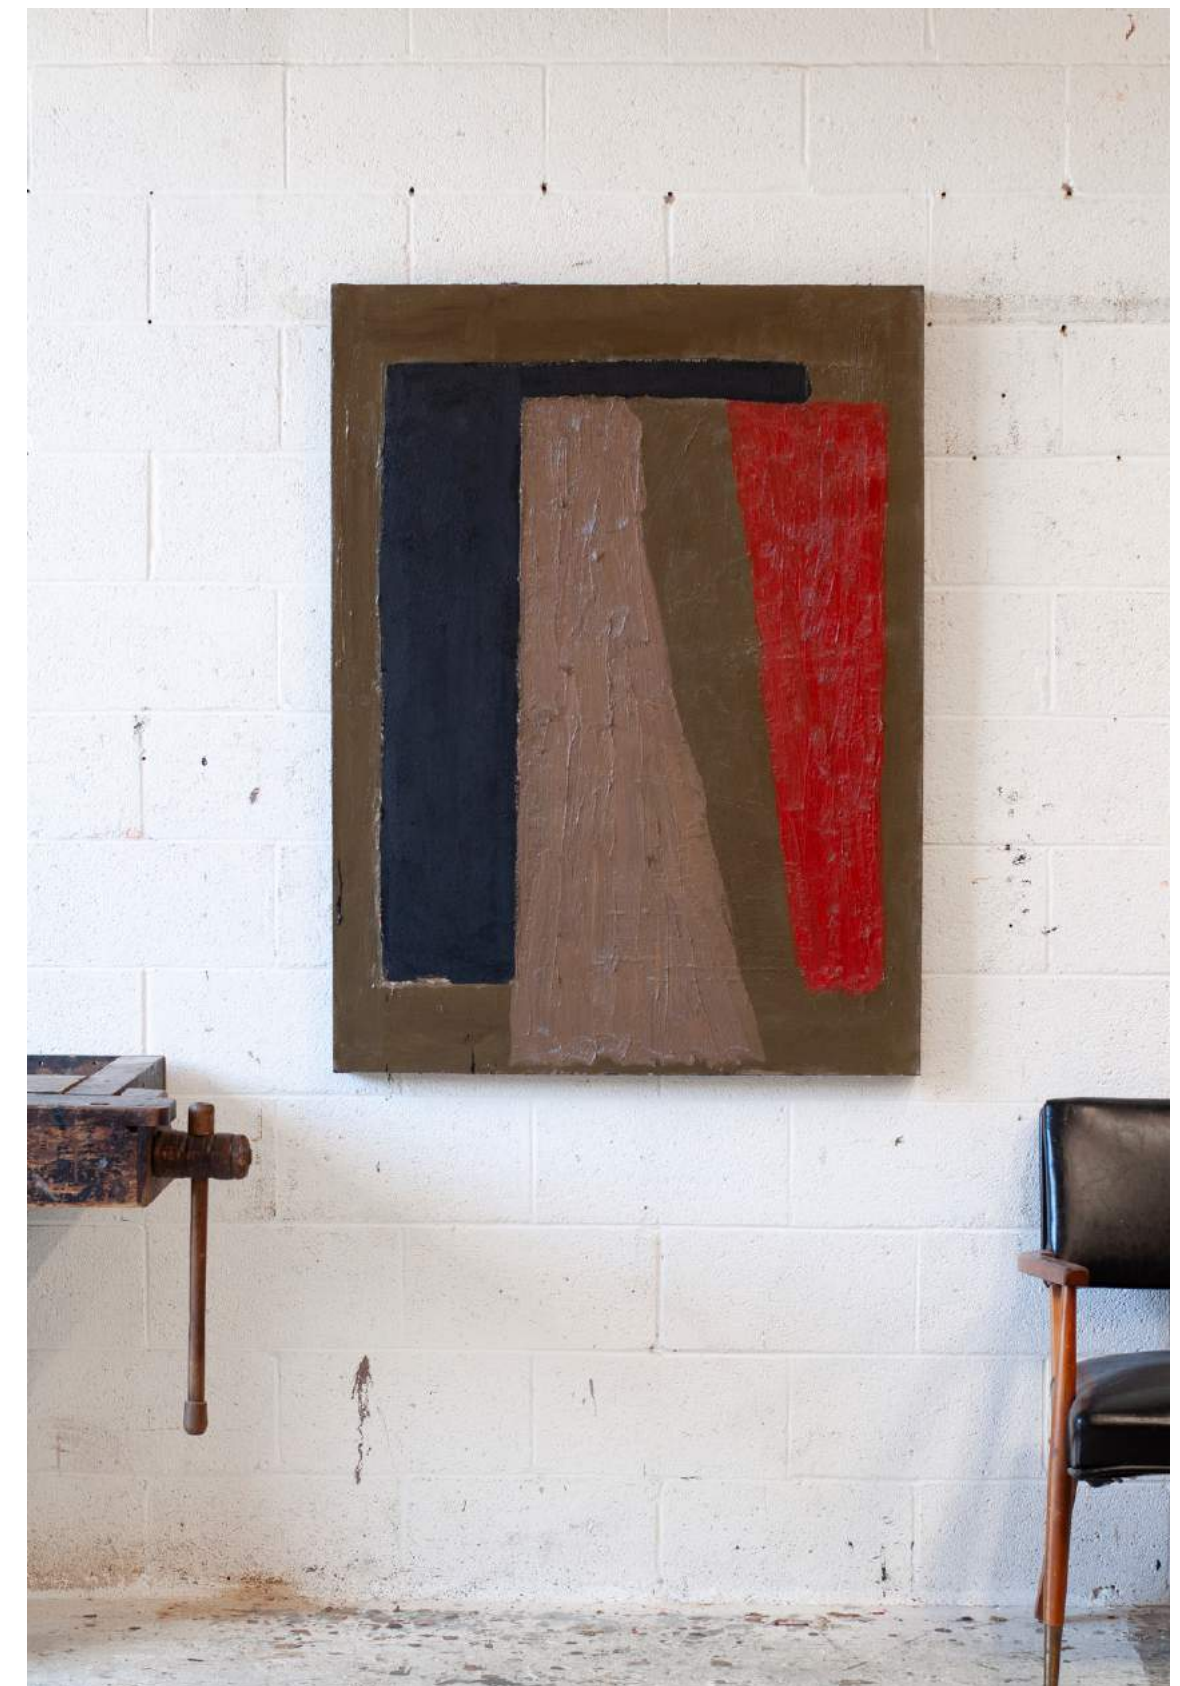

SAIL #3

W 48in x H 36in x D 1.5in

oil on collaged canvas, 2024

\$5,800

SUN DUNE

H 48in x W 36in x D 2in

oil on canvas, 2023

\$5,800