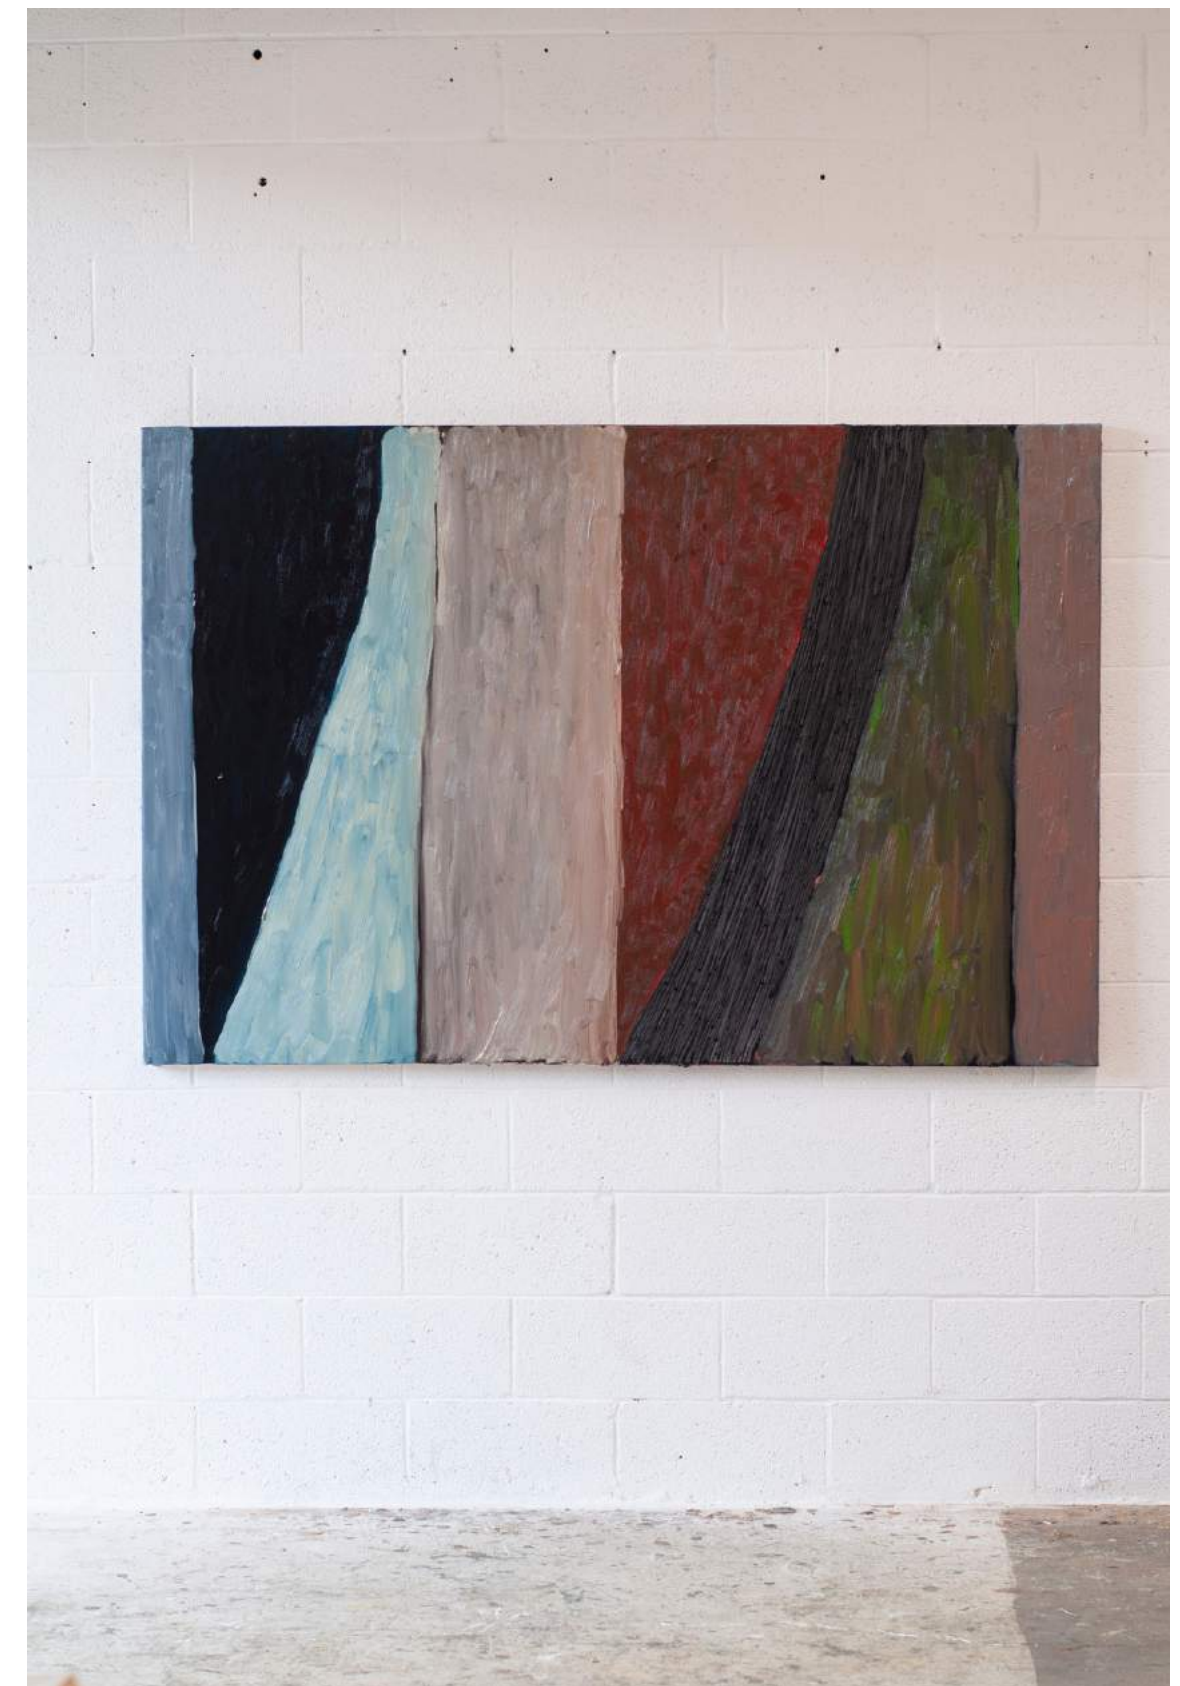

RED CLAY RIVER

H 48in x W 72in x D 1.5in

oil on canvas, 2023

$10,000