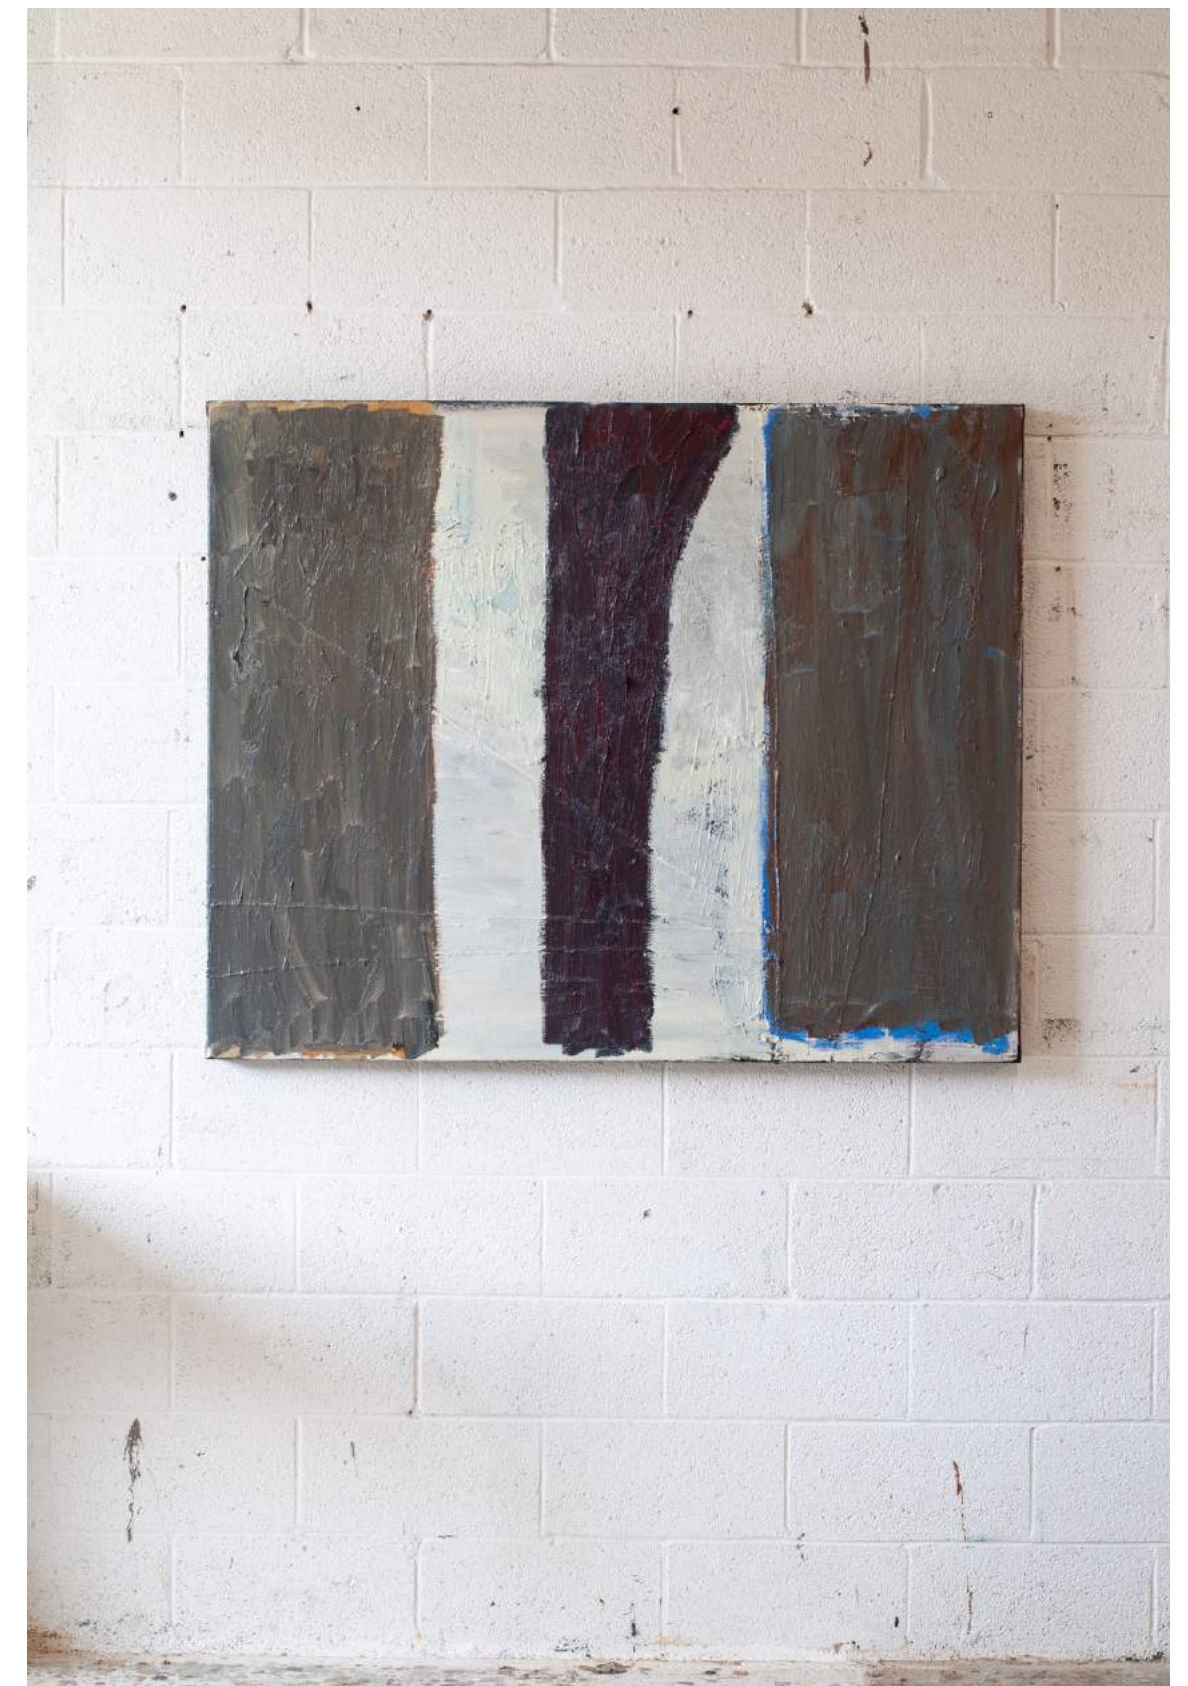

PILLAR #17

H 42in x W 52in x D 2in

oil on canvas, 2024

$6,500