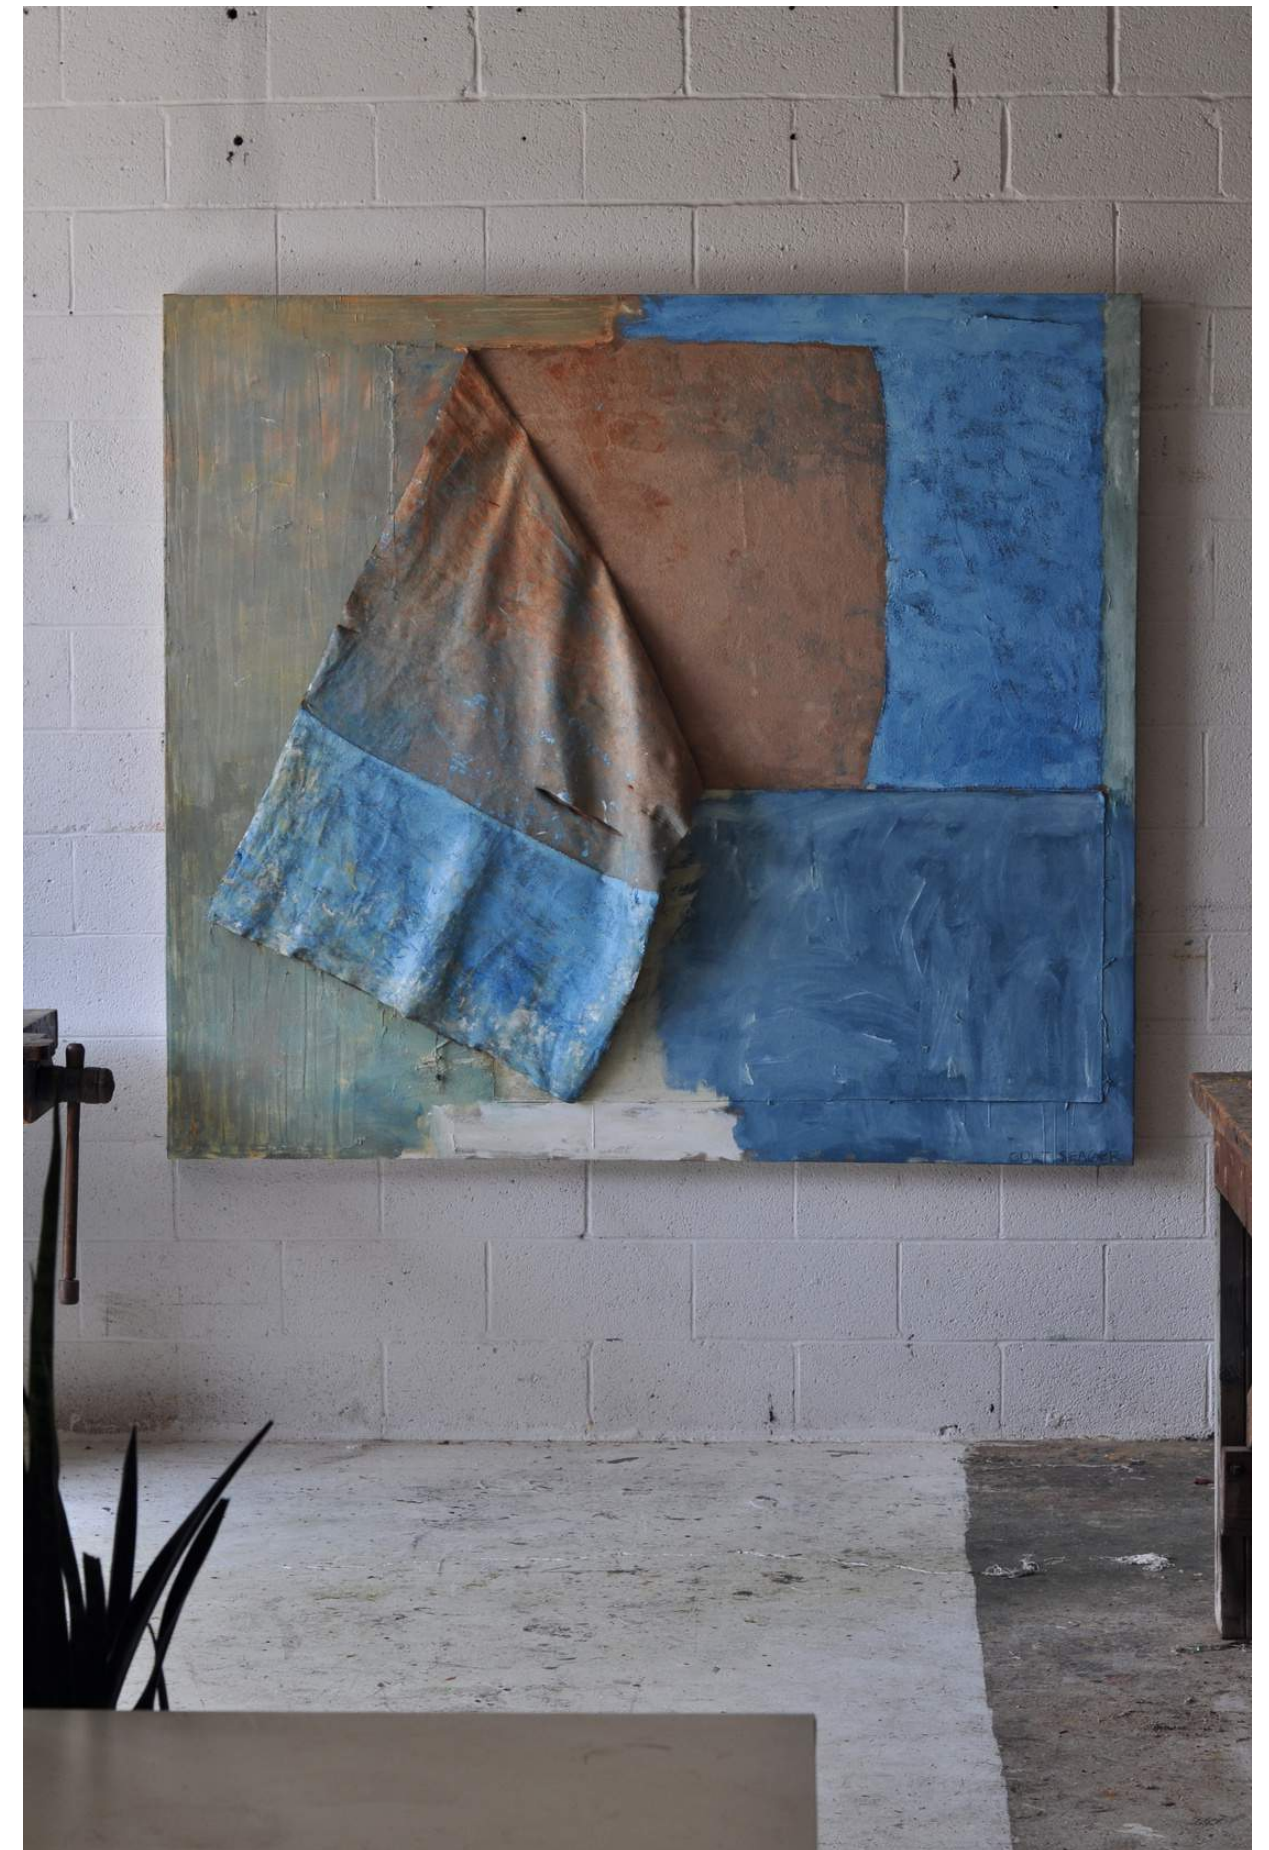

TORN #5

H 66in x W 74.25in x 2in

oil and glue on collaged, torn, + sewn canvas, 2021

$15,500