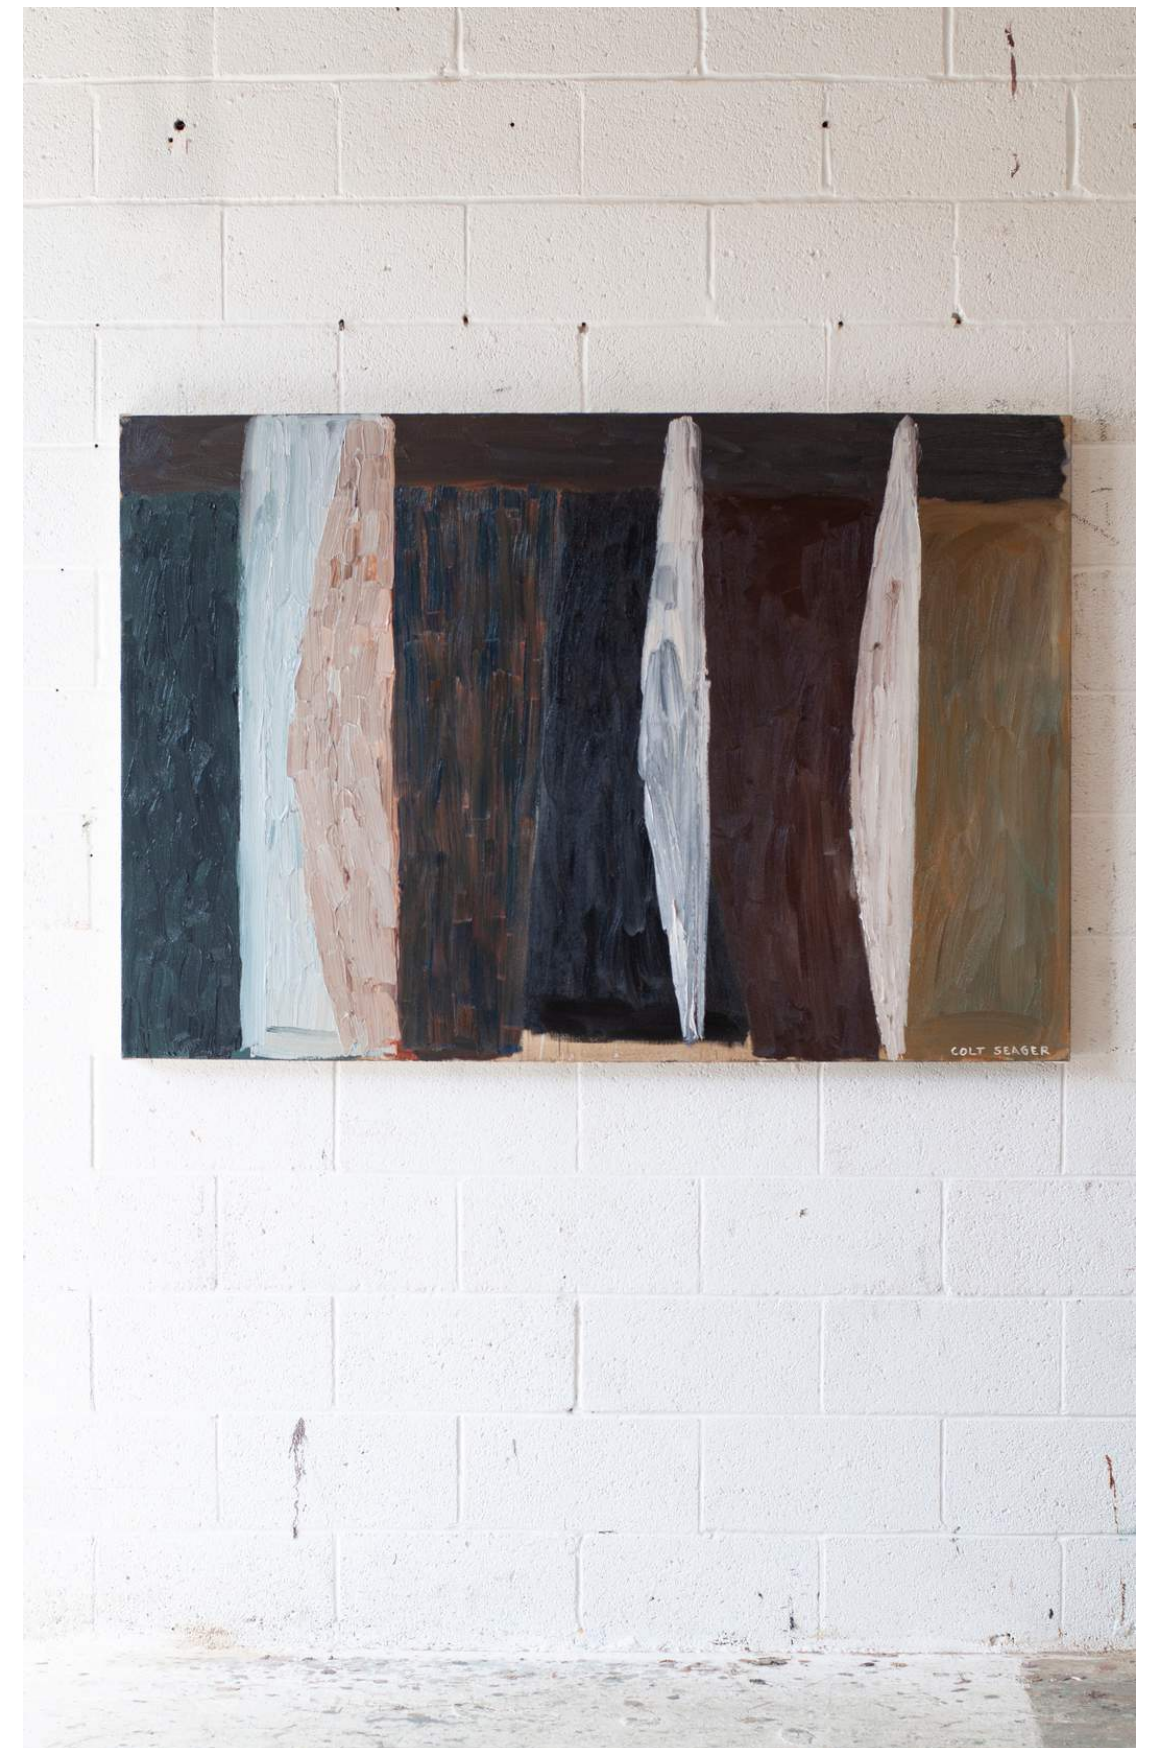

HARVEST

W 62in x H 42in x D 1.5in

oil on canvas, 2024

$7,000