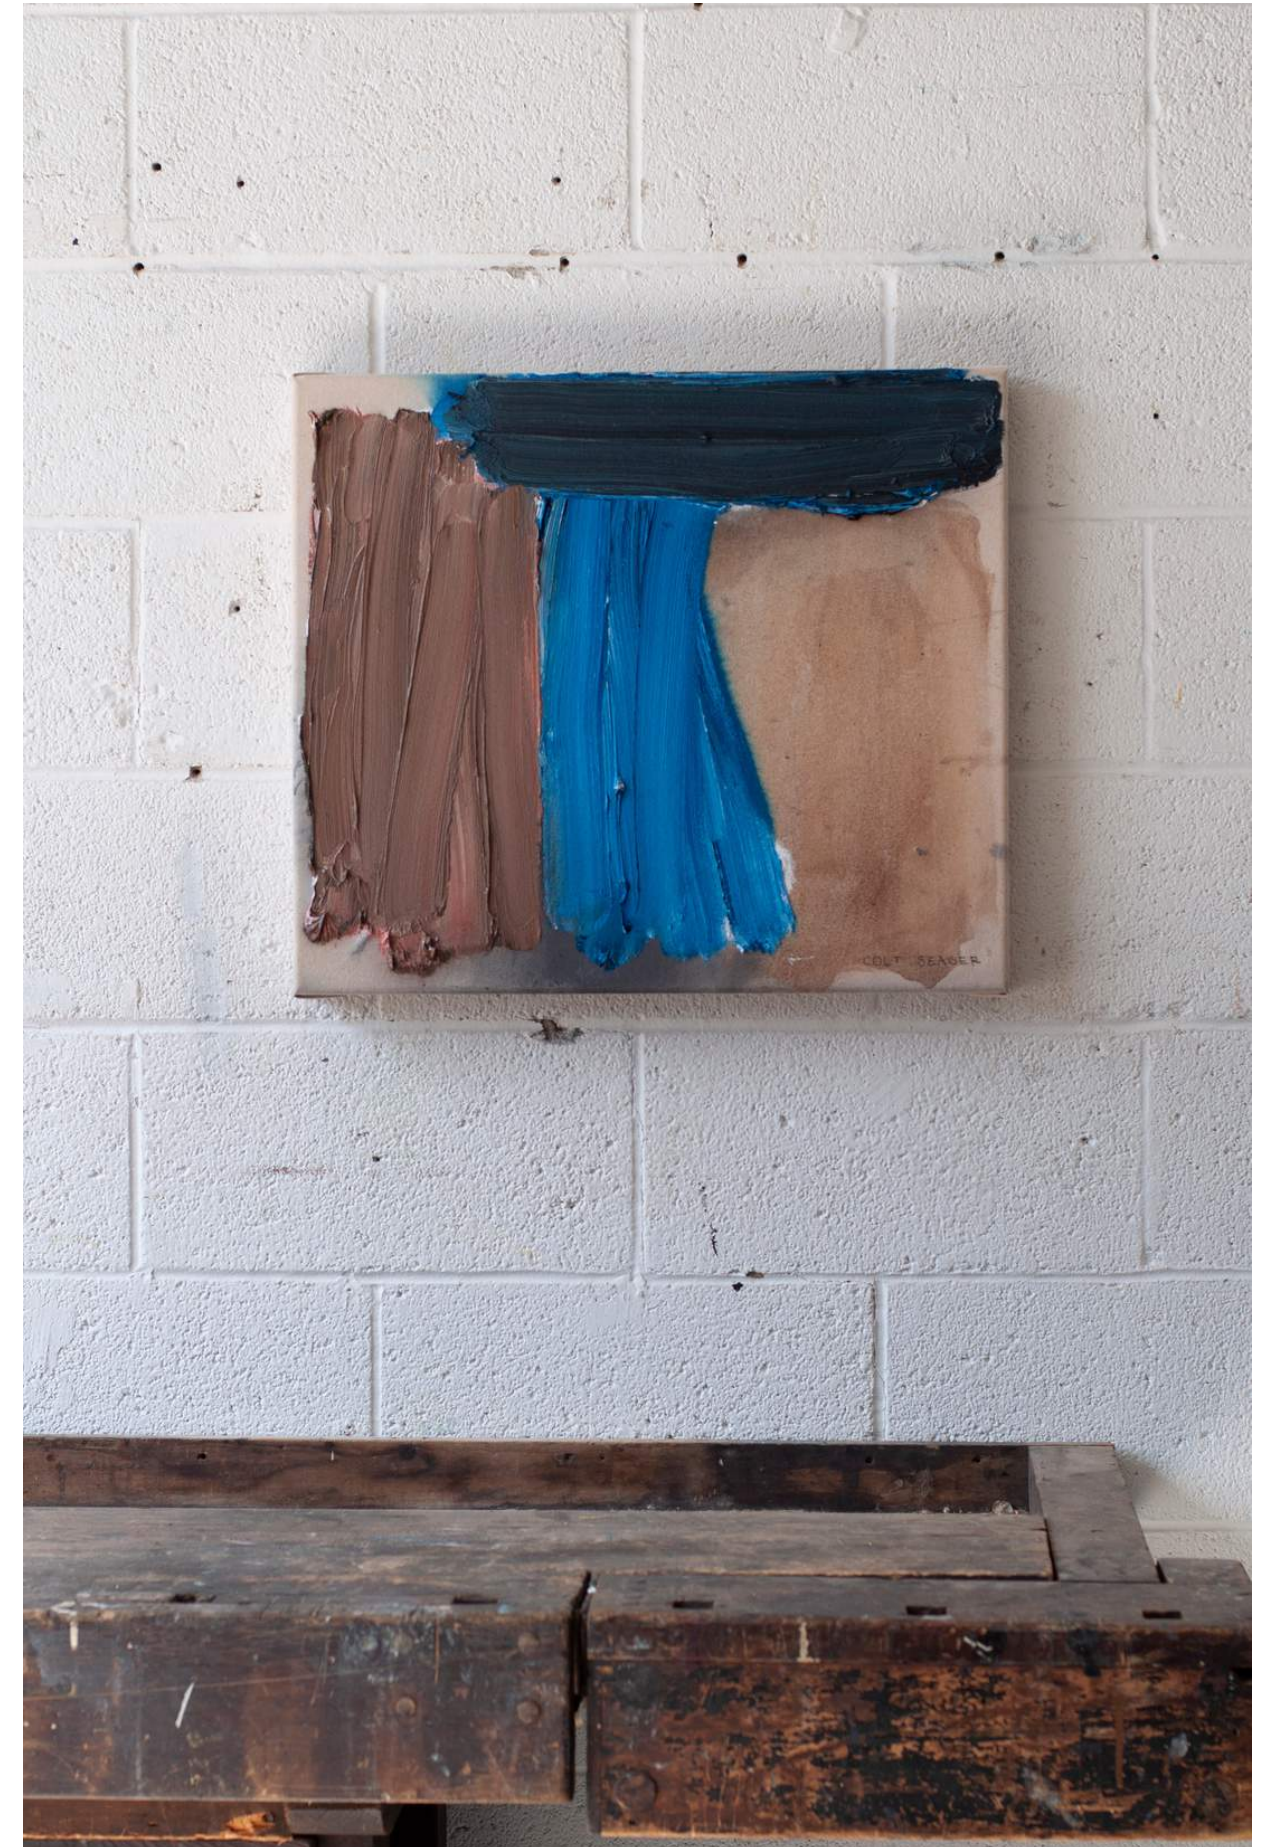

RIVER EDGE

H 19in x W 22in x D 2in

oil on canvas, 2023

\$2,200

RAINFALL

H 48in x W 40.5in x D 2in

oil on collaged canvas, 2021

\$6,500