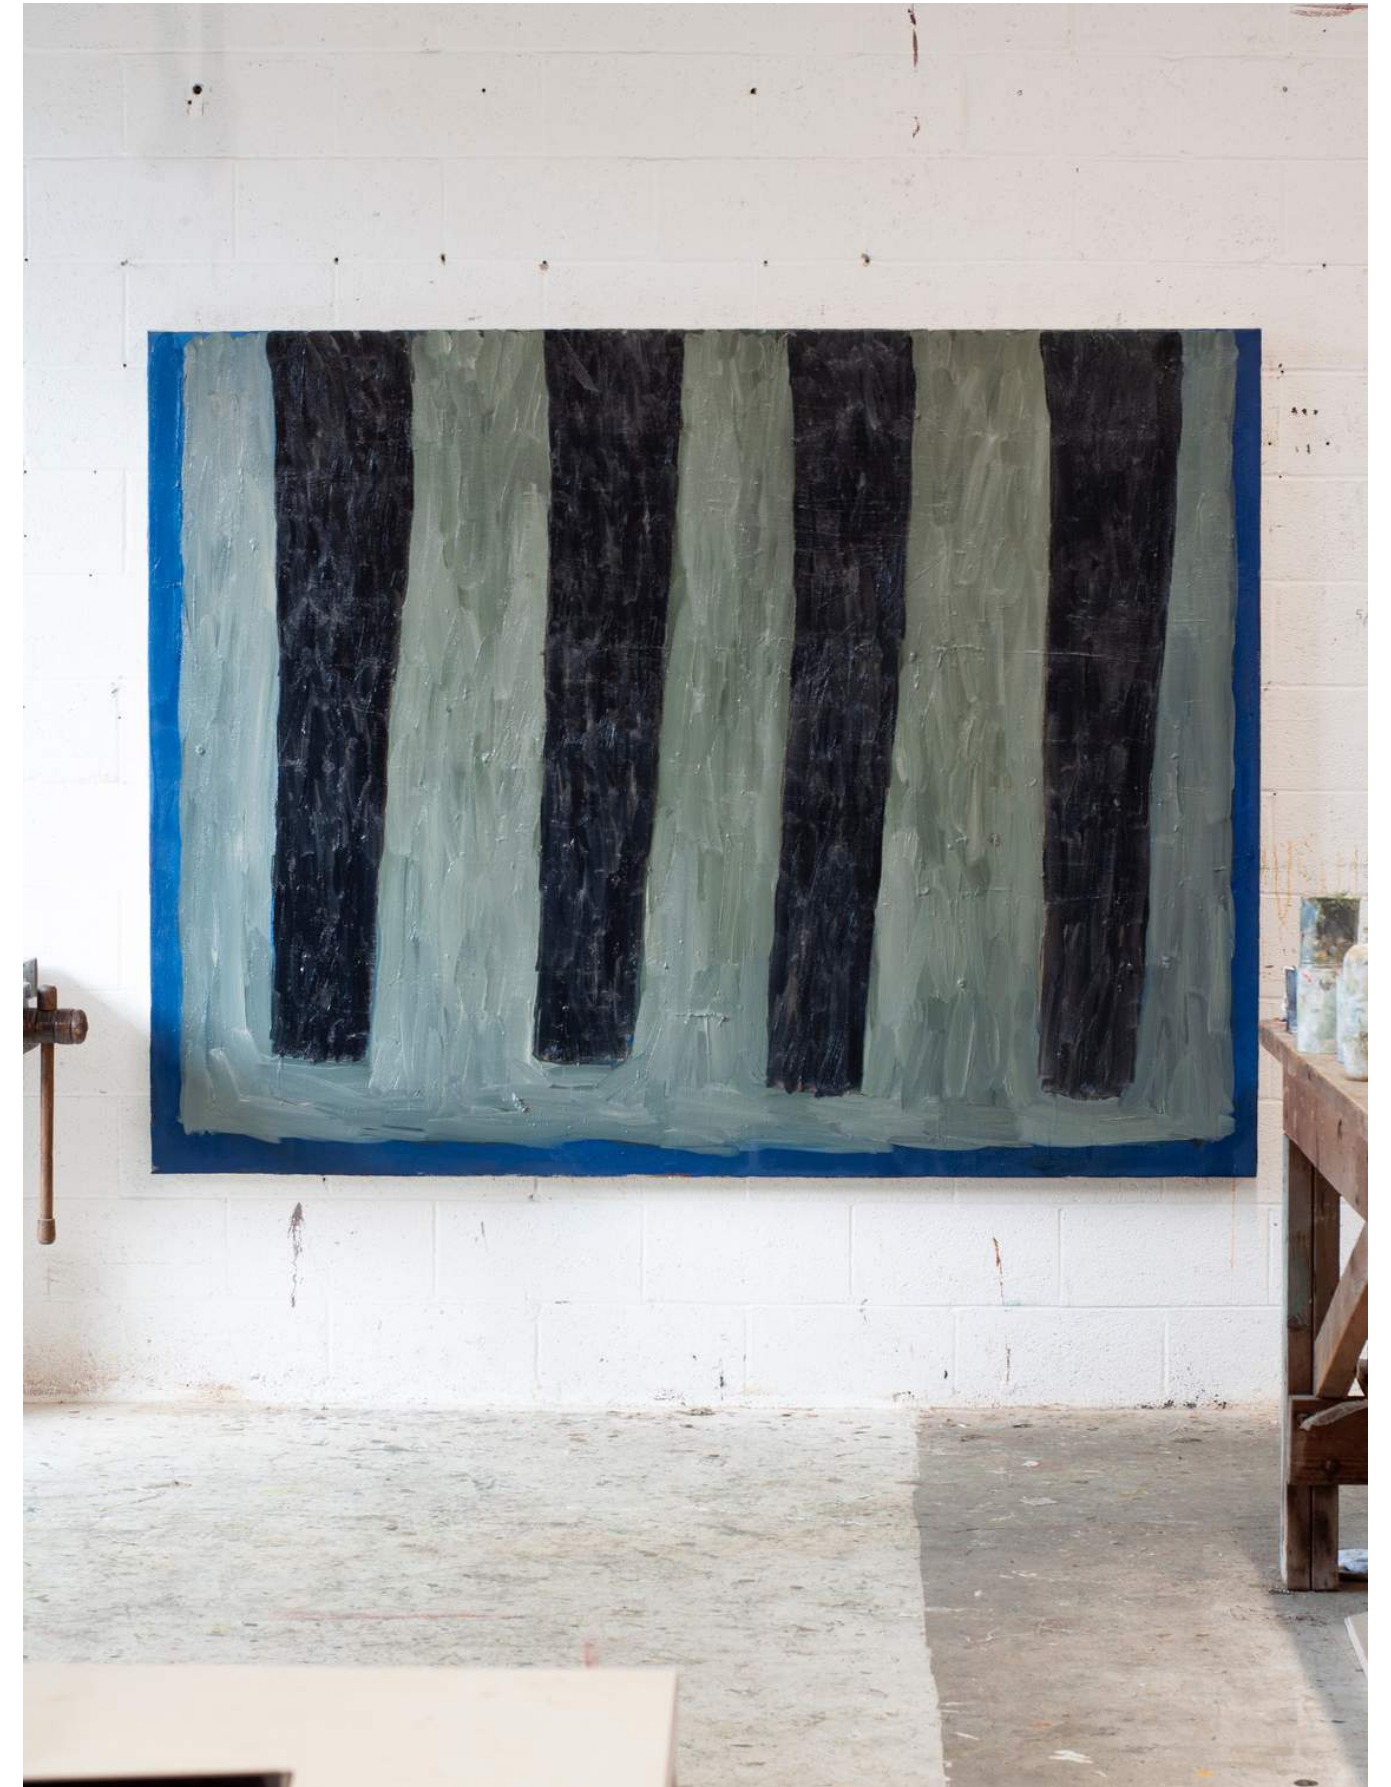

PILLAR #17

H 42in x W 52in x D 2in

oil on canvas, 2024

\$6,500

NIGHT FOREST

H 84in x W 64in x D 2in

oil on canvas, 2024

\$14,200