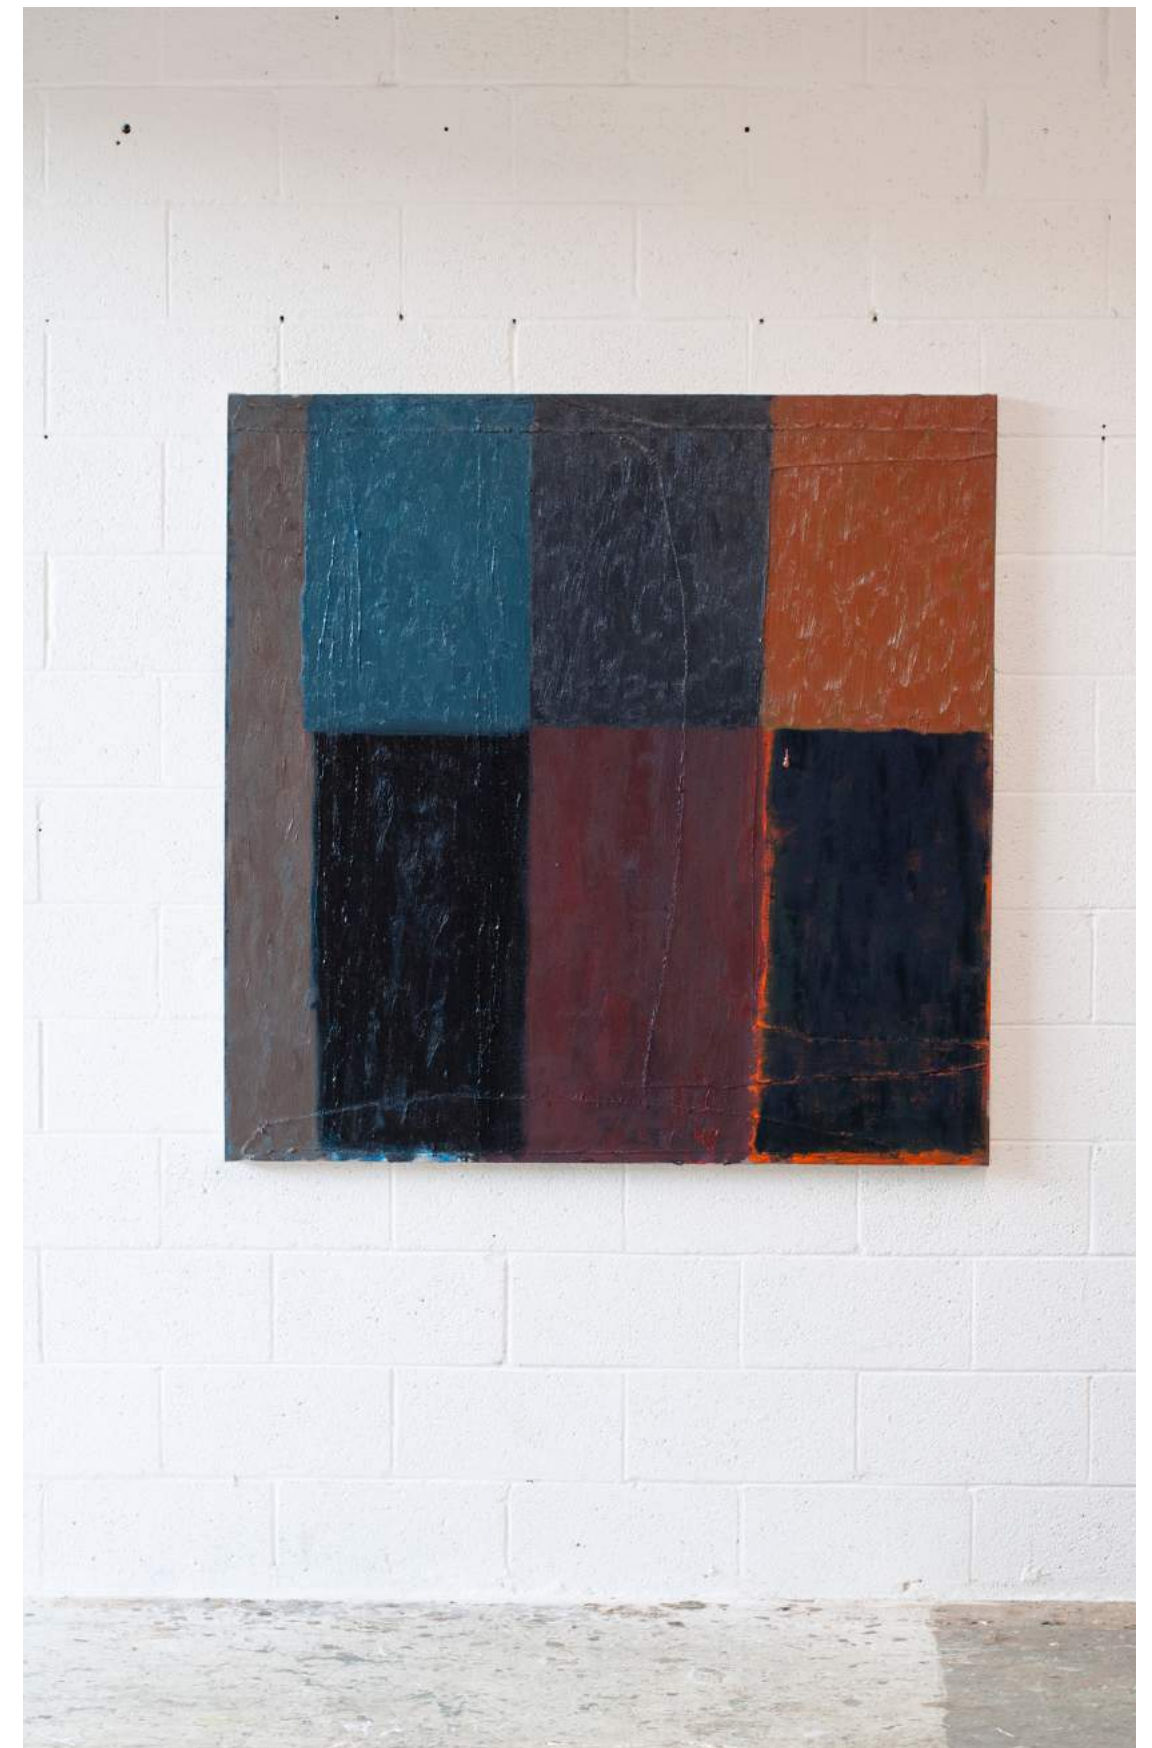

SMOLDER

W 52in x H 52in x D 1.5in

oil on collaged canvas, 2024

$7,000