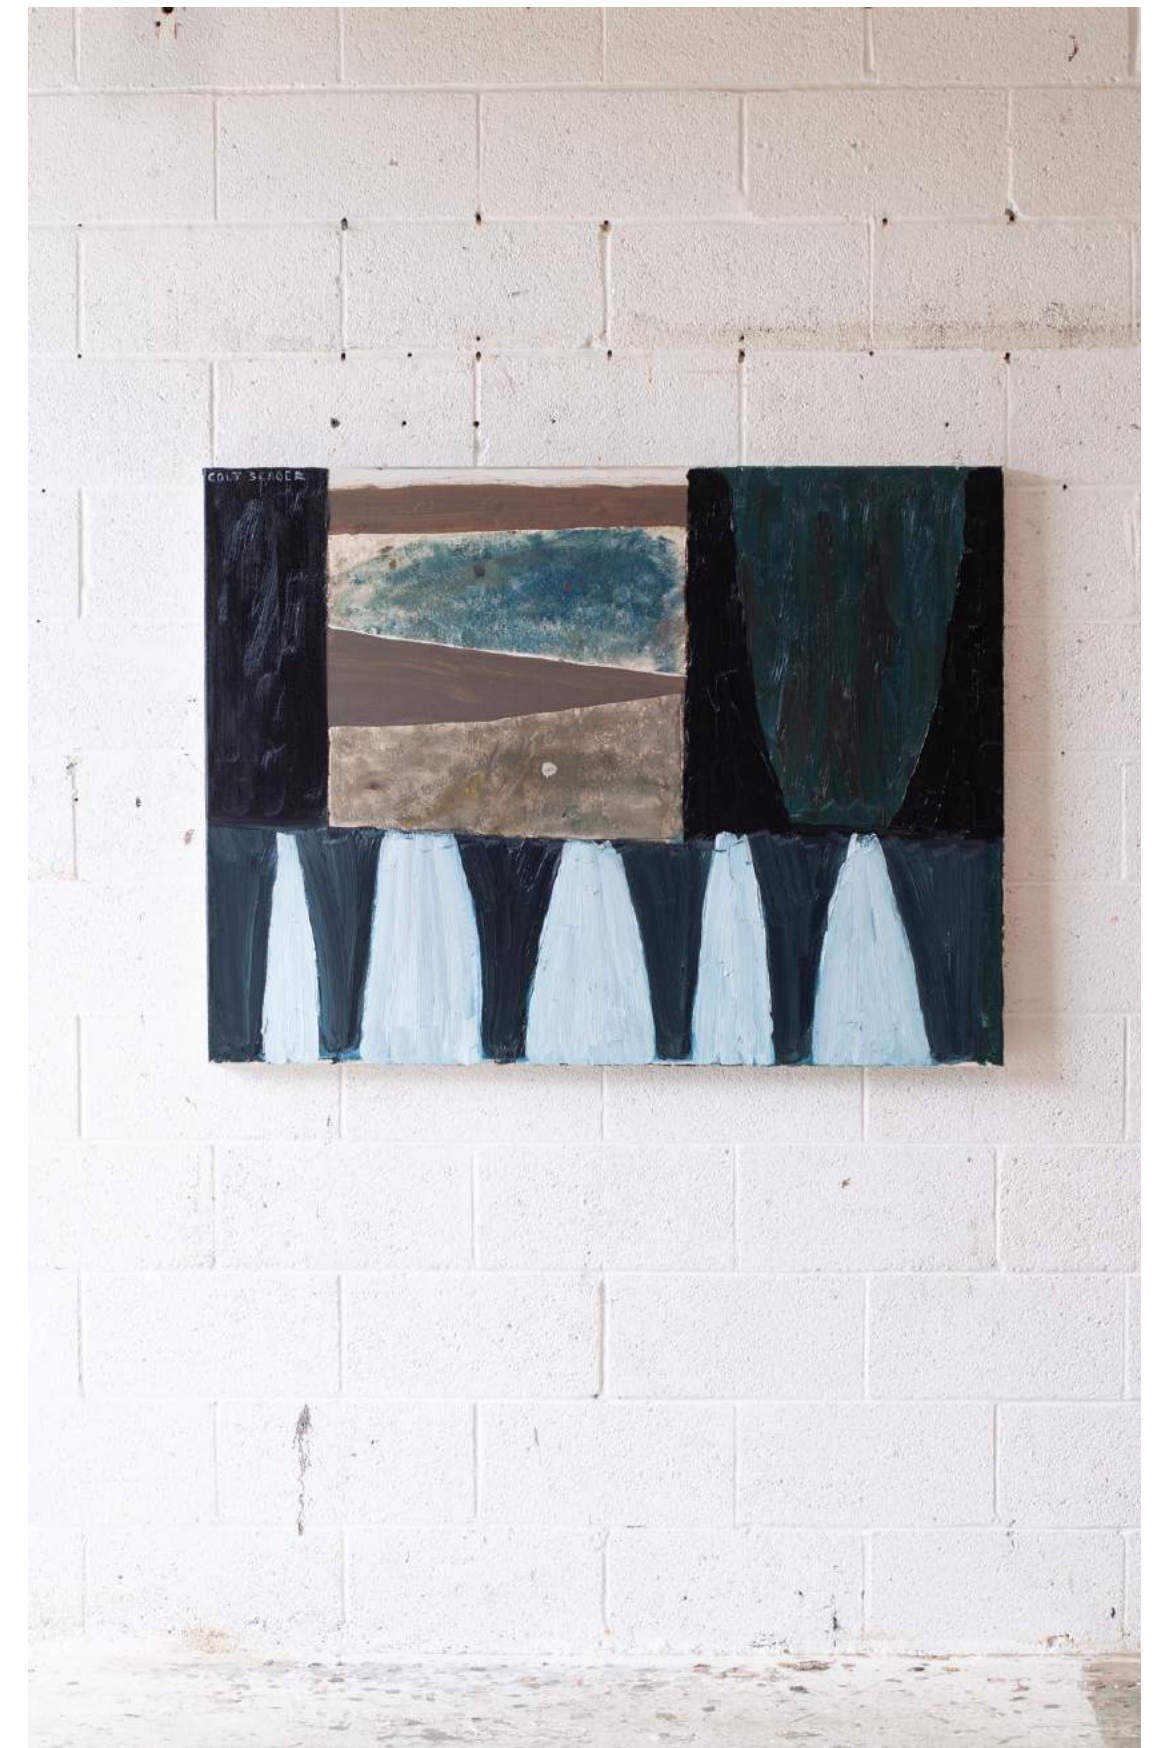

SAIL #3

W 48in x H 36in x D 1.5in

oil on collaged canvas, 2024

$5,800