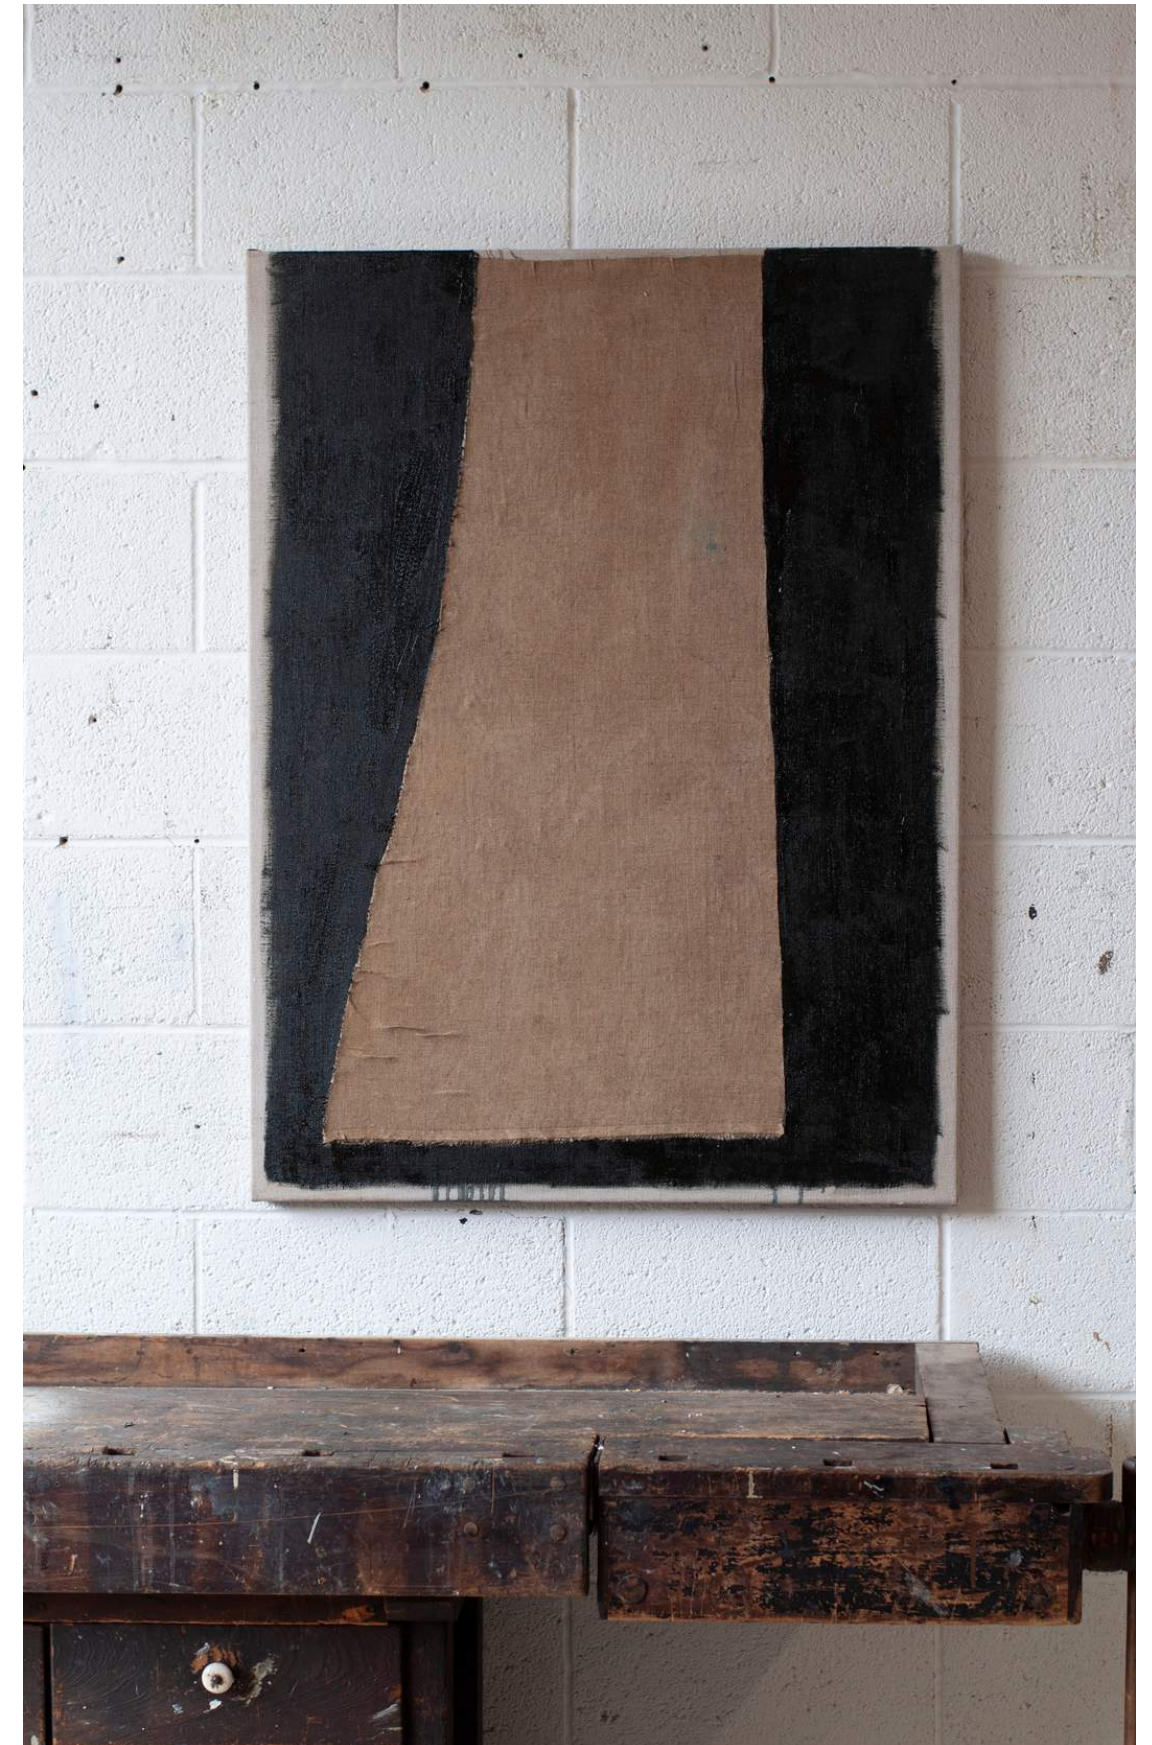

FOREST STONE

H 46in x W 32in x D 2in

oil on sewn canvas, 2024

\$6,000

BELL TOWER

W 40in x H 30in x D 1.25in

oil on collaged linen, 2024

\$5,600