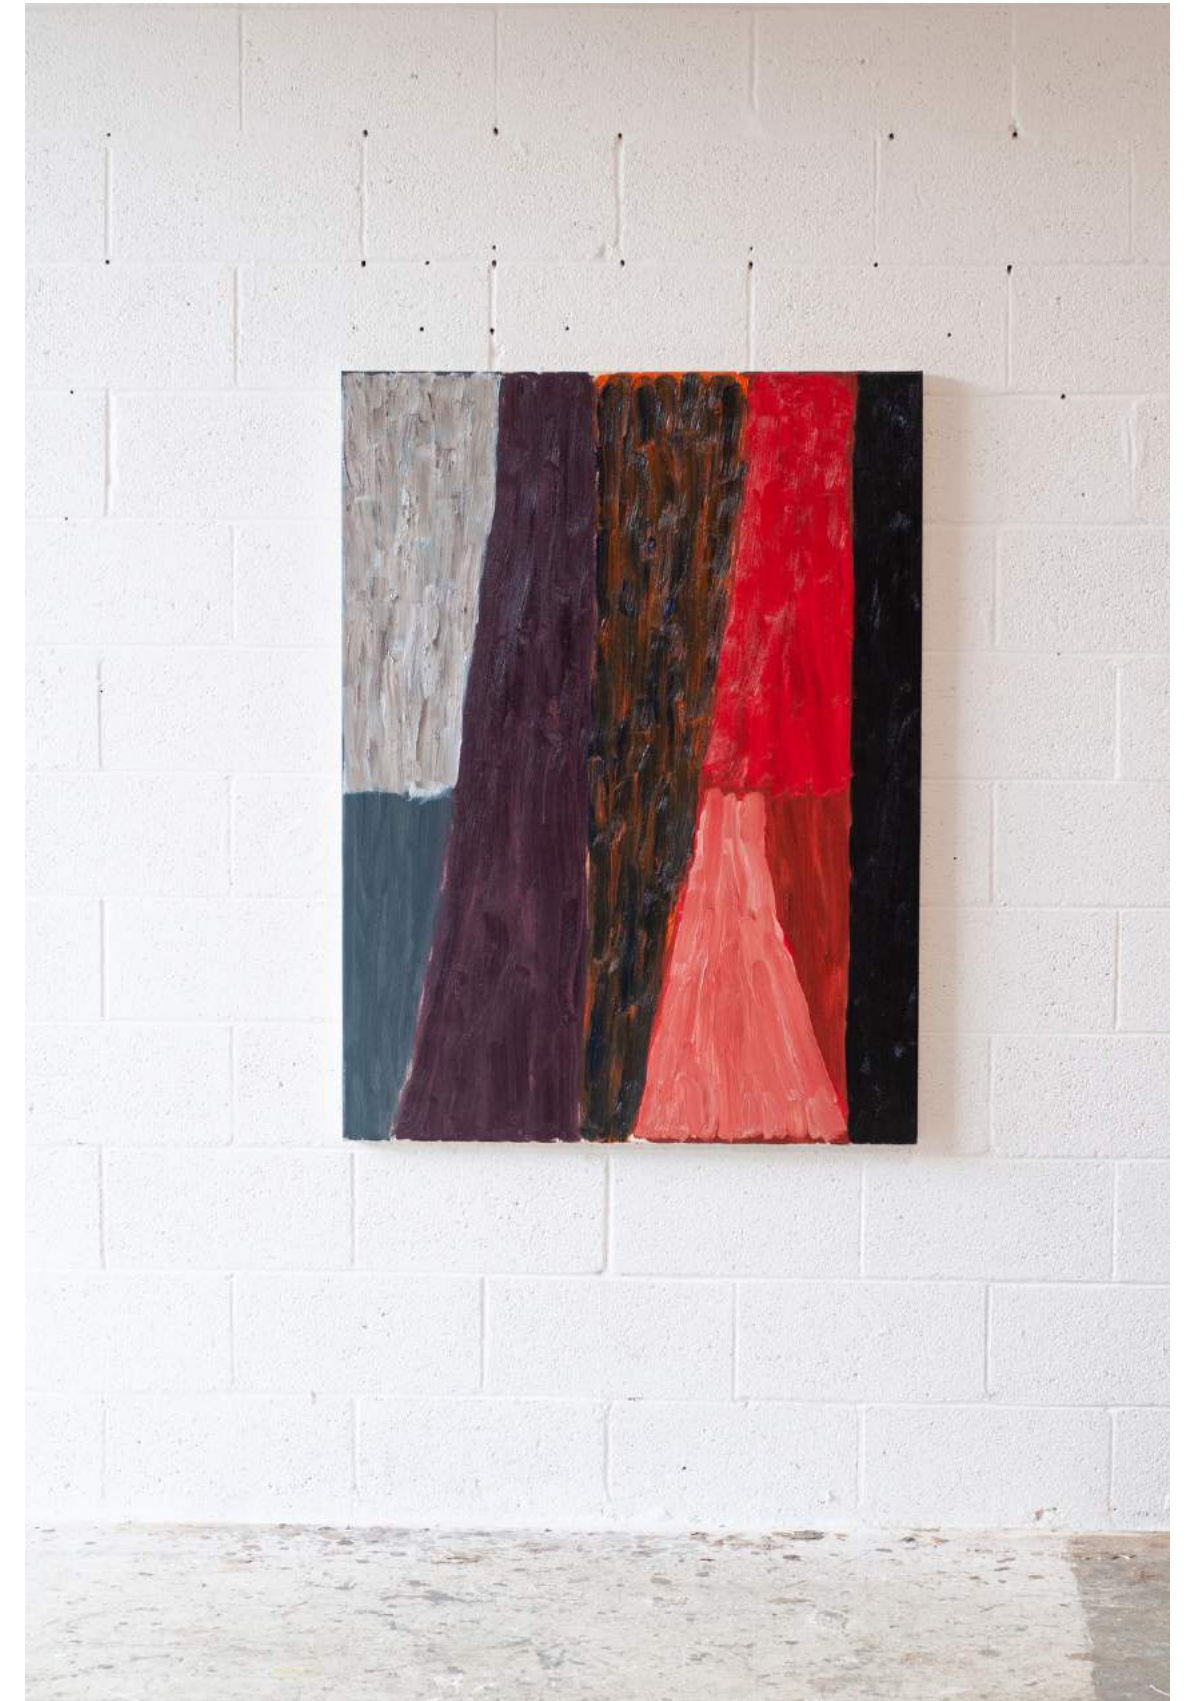

RED ARROW #2

H 48in x W 36in x D 1.5in

oil on canvas, black artist frame, 2024

\$5,800

RED ARROW #3

H 48in x W 36in x D 1.5in

oil on canvas, black artist frame, 2024

\$5,800