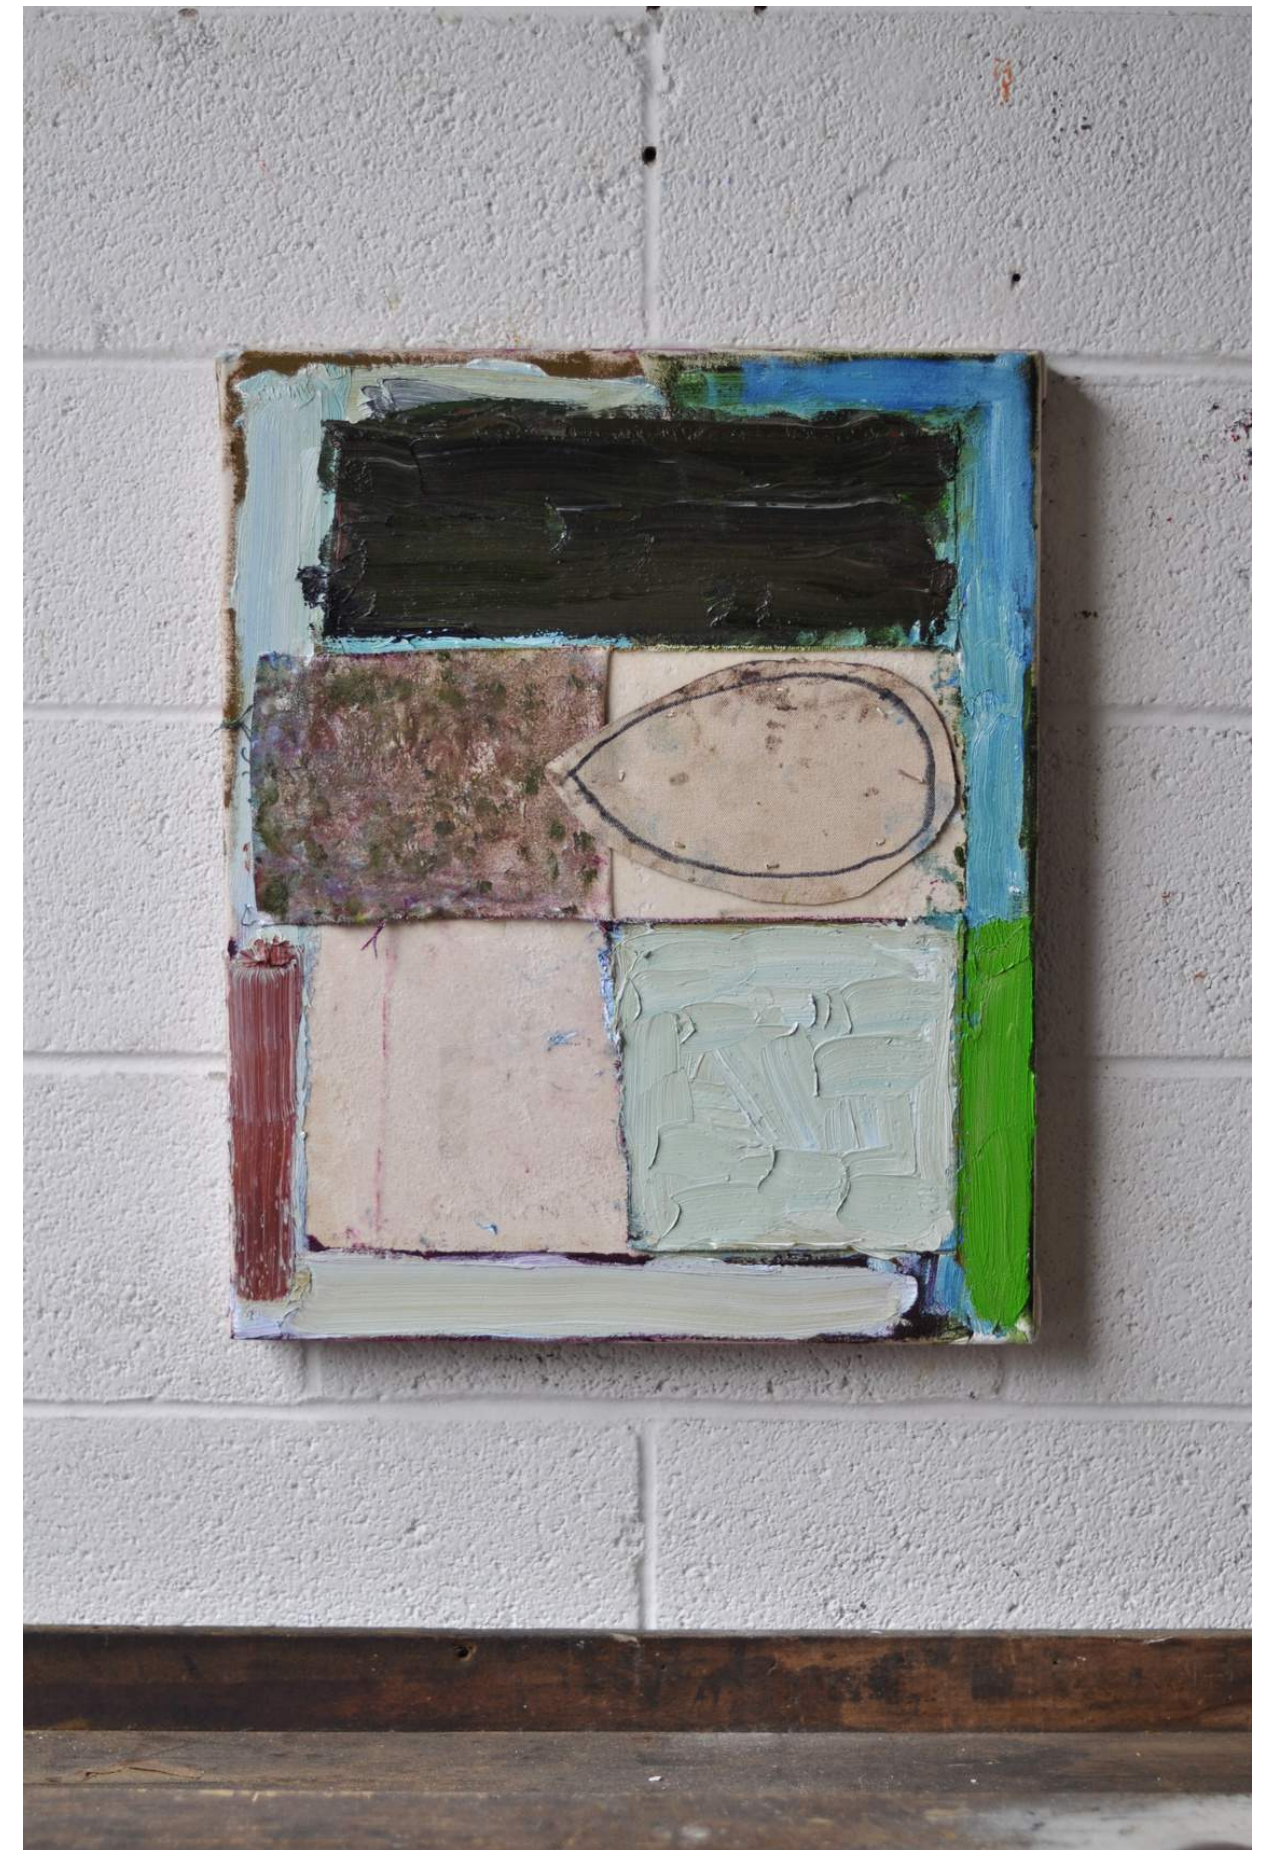

SEA GLASS

H 22in x W 18in x D 2in

oil on collaged canvas, 2022

$2,000