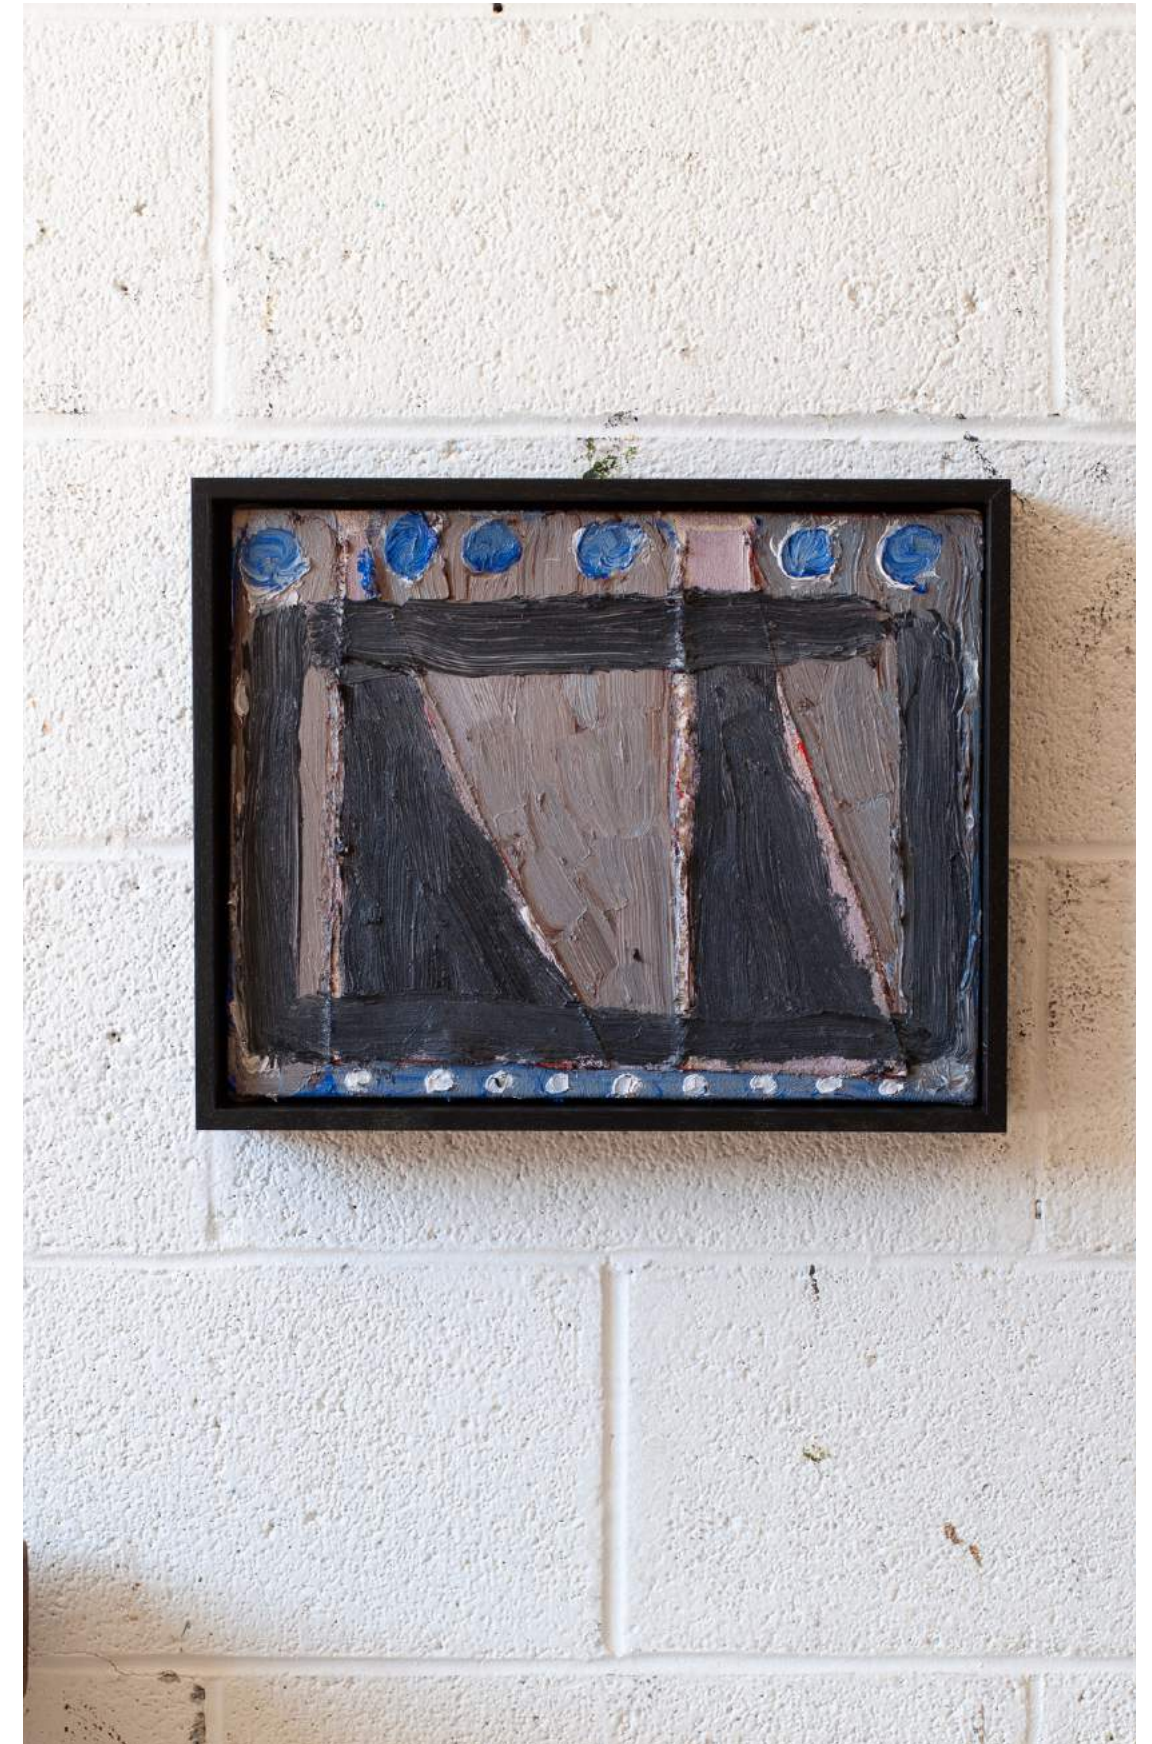

WINTER FOG #3

W 15in x H 12n x D 2in (framed)

oil on collaged canvas, framed in black, 2024

$1,600