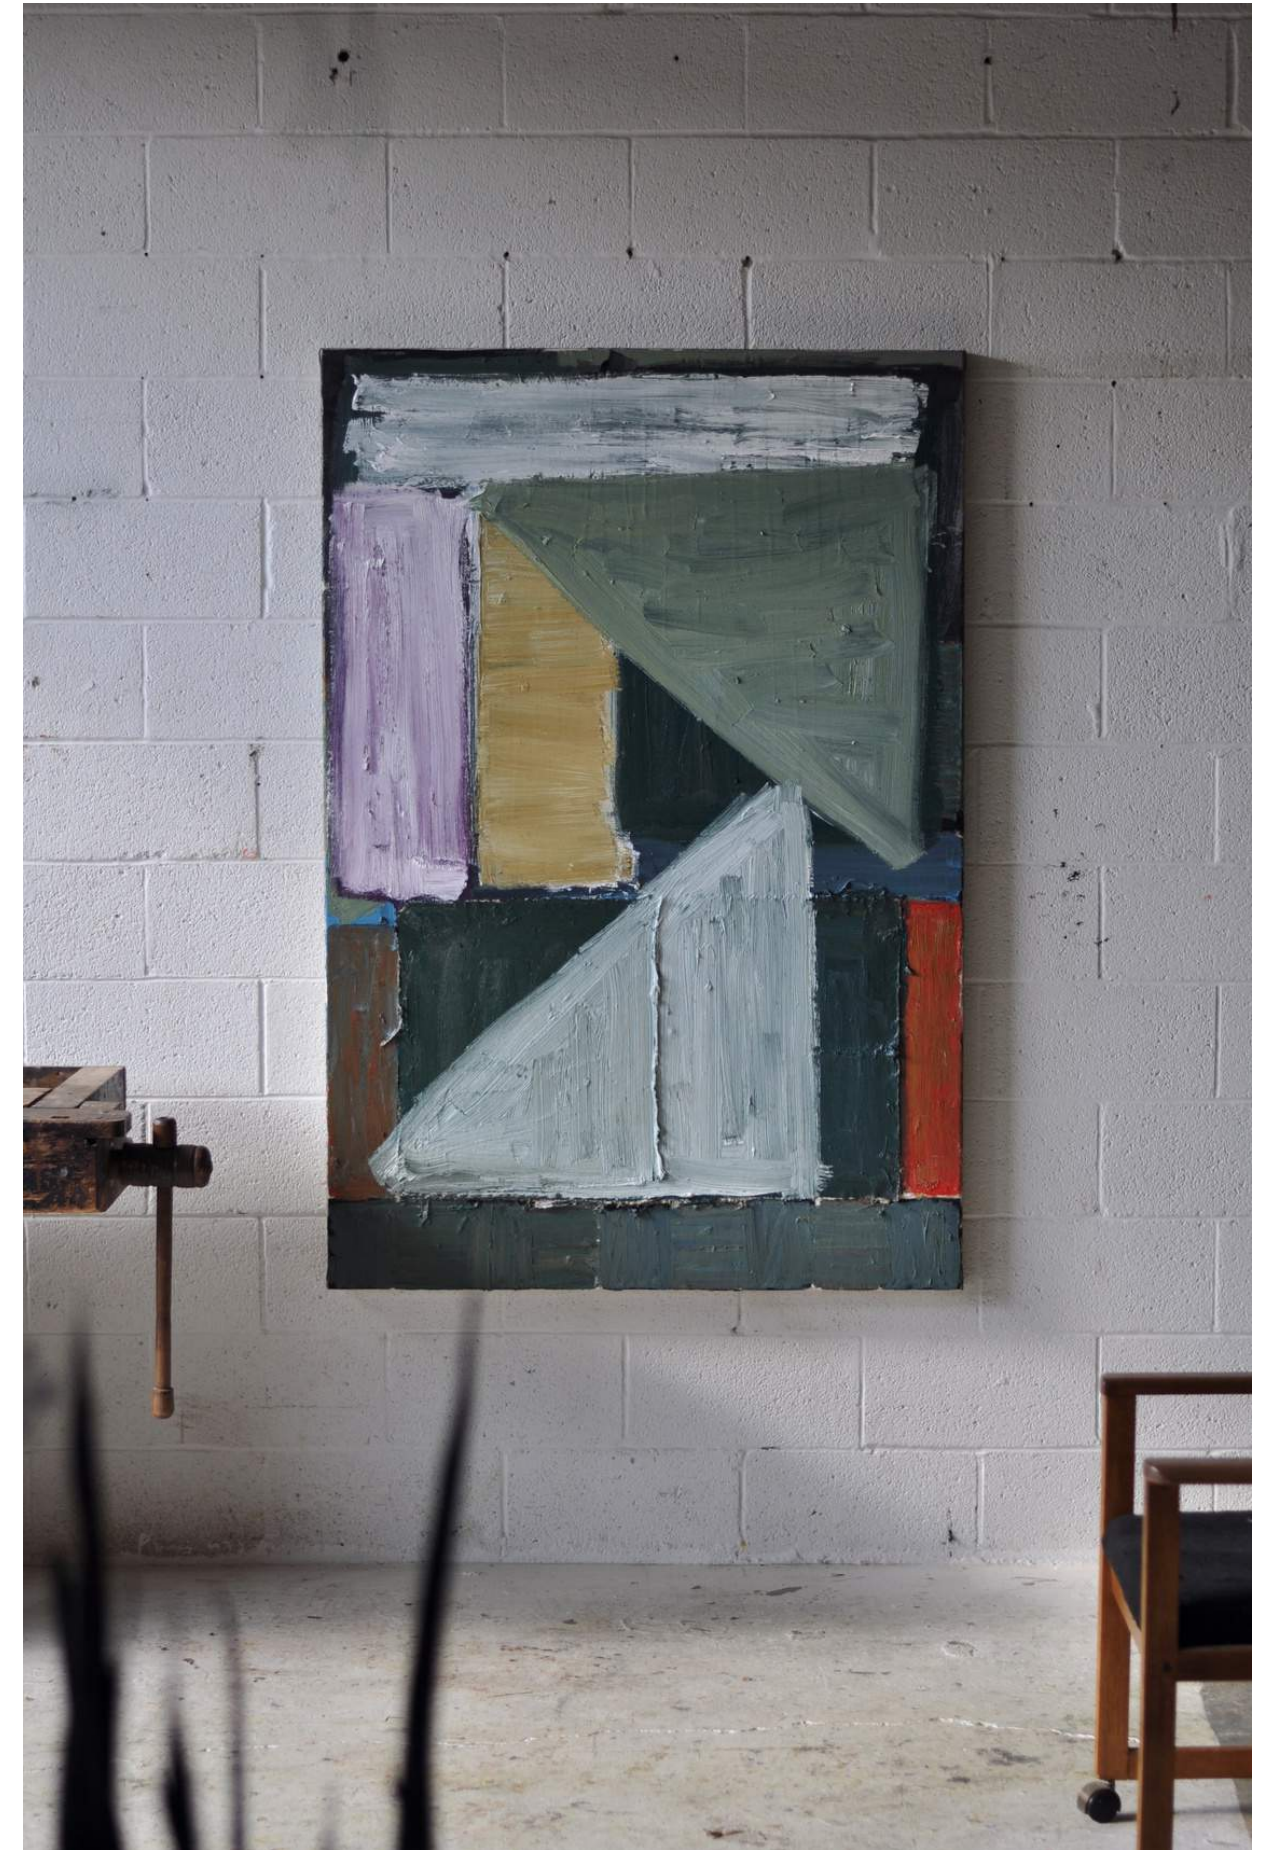

RIVER EDGE

H 19in x W 22in x D 2in

oil on canvas, 2023

\$2,200

RAINFALL

H 48in x W 40.5in x D 2in

oil on collaged canvas, 2021

\$6,500

RIDGE #1

H 60in x W 40in x D 2in

oil on collaged canvas, 2022

\$6,800

RIDGE #2

H 60in x W 40in x D 2in

oil on collaged canvas, 2022

\$6,800